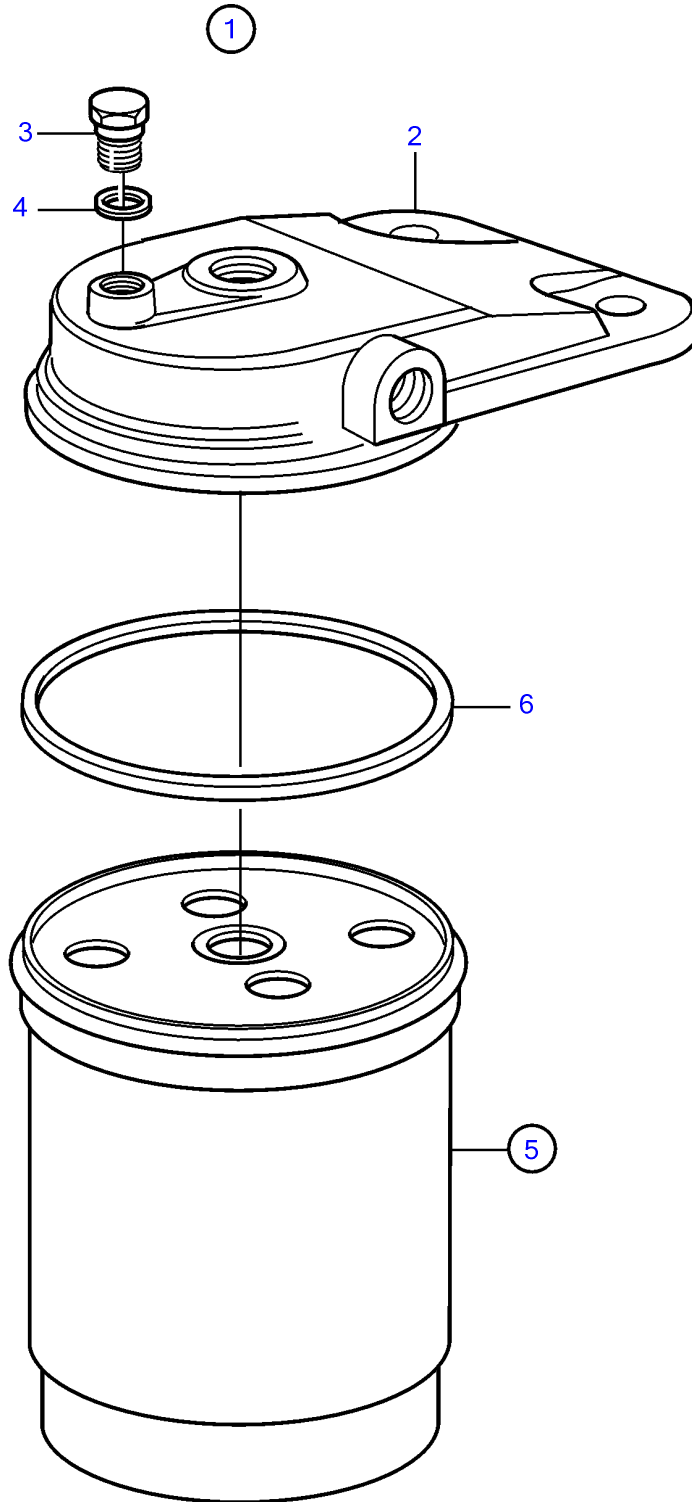

KAD32P-A

KAD32P-A

REF	PART NO.	QTY	DESCRIPTION	NOTES
1	840531	1	Fuel filter	
2		1	• Lock	
3	240664	1	• Bleeder screw	
4	25534	1	• Gasket	
5	3825133	1	• Fuel filter	(829993)
6		1	• • Gasket	