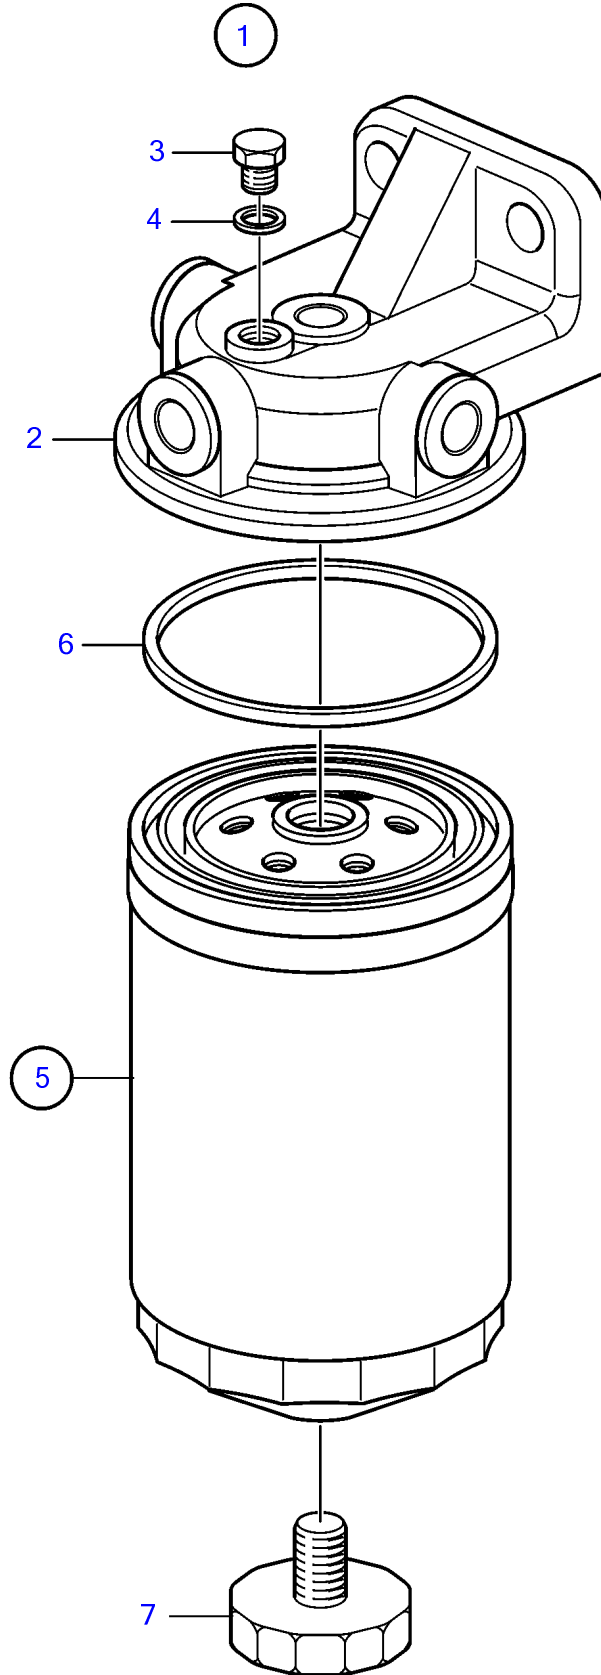

TAMD42WJ-A, KAMD43P-A, KAD44P-C, , KAMD300-A

TAMD42WJ-A, KAMD43P-A, KAD44P-C, , KAMD300-A

REF	PART NO.	QTY	DESCRIPTION	SEE SEC.	NOTES
1	3581542	1	Fuel filter		Repl by 3588380
	3588380	1	Fuel filter	7765	
2		1	• Lock		
3	843956	1	• Plug		
4	25534	1	• Gasket		
5	3588378	1	• Fuel filter		Repl by 3840335
	3840335	1	• Fuel filter		
6	6638088	1	• • Gasket		
7	838594	1	• • Screw		