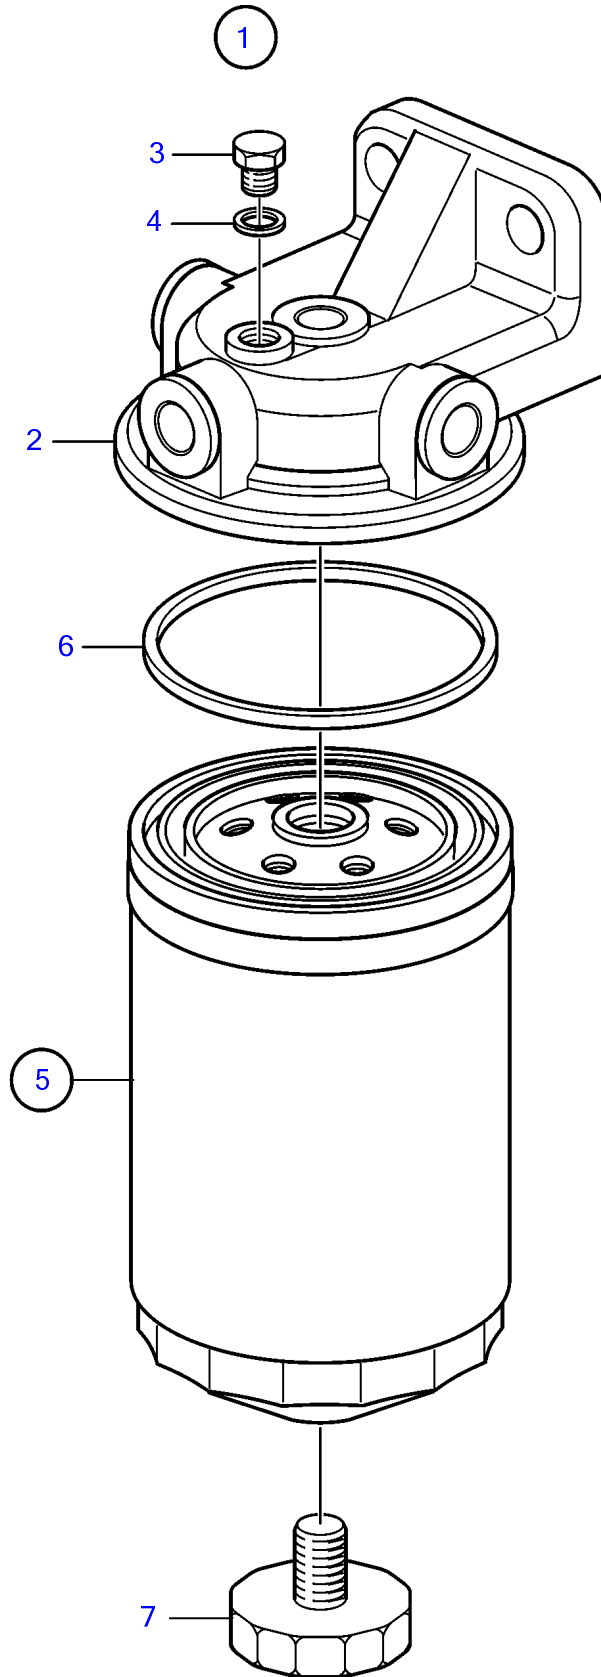

TAMD42WJ-A, KAMD43P-A, KAD44P-C, , KAMD300-A

TAMD42WJ-A, KAMD43P-A, KAD44P-C, , KAMD300-A

REF	PART NO.	QTY	DESCRIPTION	SEE SEC.	NOTES
1	3581542	1	Fuel filter		Repl by 3588380
	3588380	1	Fuel filter	7765	
2		1	• Lock		
3	843956	1	• Plug		
4	25534	1	• Gasket		
5	3588378	1	• Fuel filter		Repl by 3840335
	3840335	1	• Fuel filter		
6	6638088	1	• • Gasket		
7	838594	1	• • Screw		