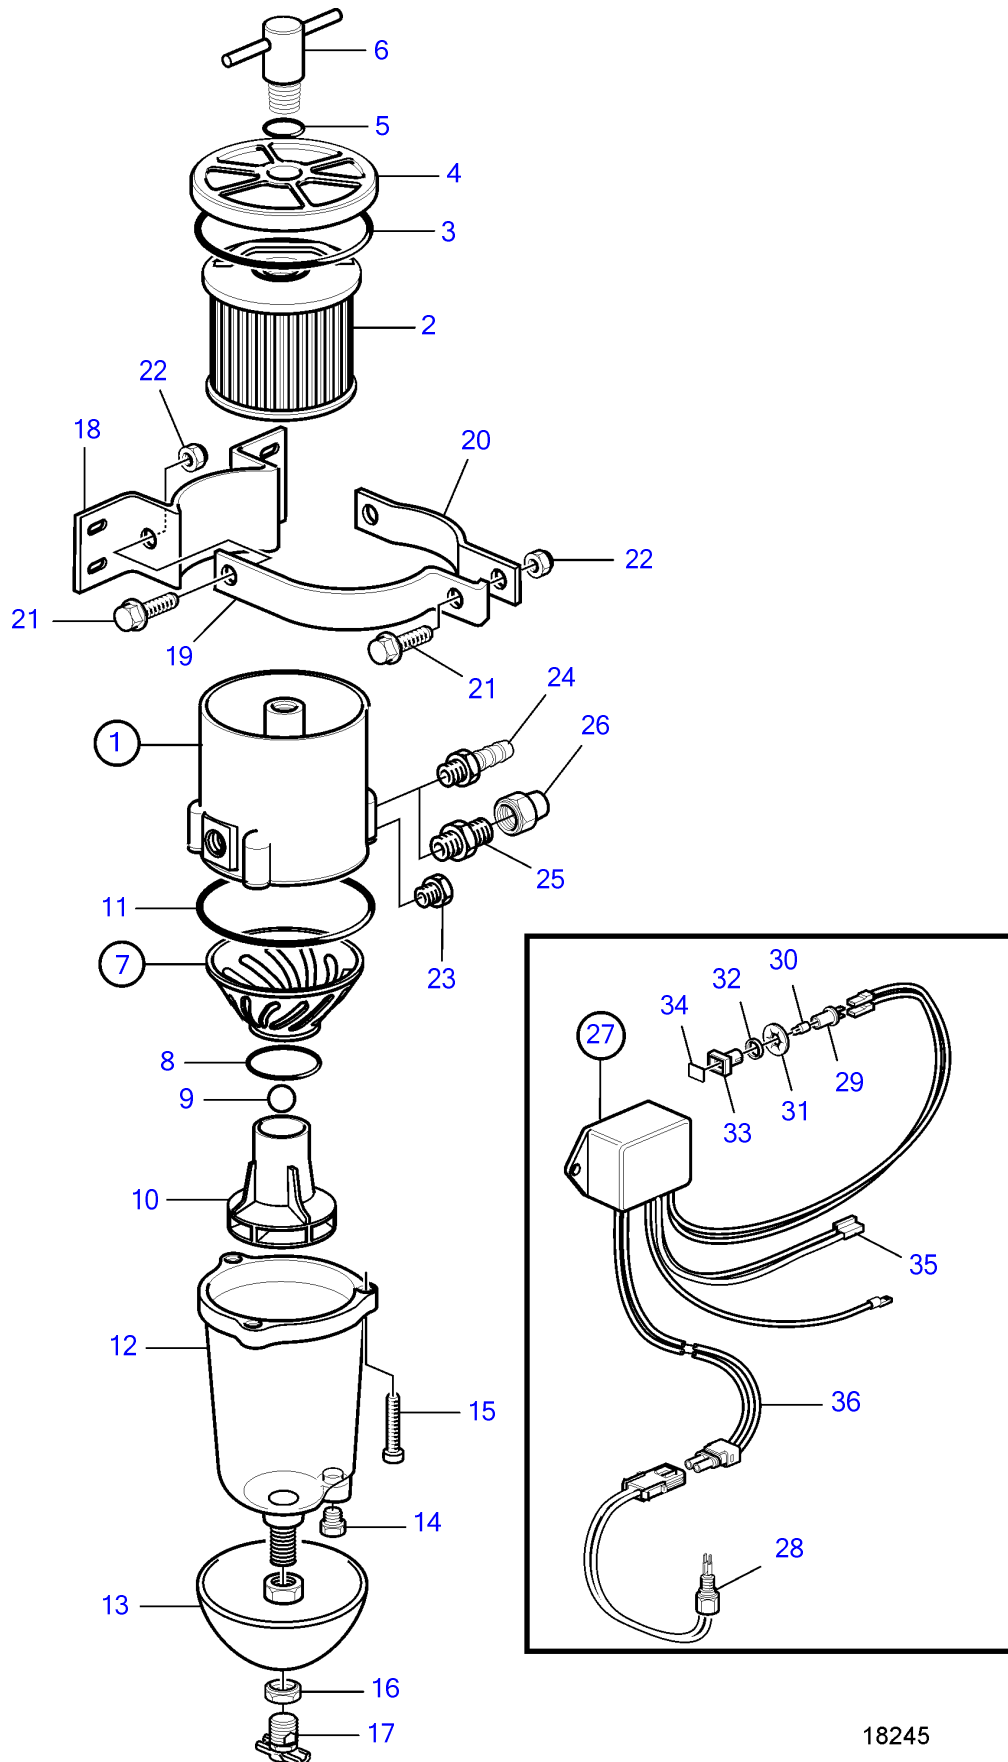

KAD32P, KAD32P-A, TAMD42WJ-A, KAD43P, KAD43P-A, KAMD43P, KAMD43P-A, KAD44P, KAD44P-A, KAD44P-B, KAD44P-C, KAMD44P, KAMD44P-A, KAMD44P-B, KAMD44P-C, KAD300, , KAMD300, KAMD300-A

18245

KAD32P, KAD32P-A, TAMD42WJ-A, KAD43P, KAD43P-A, KAMD43P, KAMD43P-A, KAD44P, KAD44P-A, KAD44P-B, KAD44P-C, KAMD44P, KAMD44P-A, KAMD44P-B, KAMD44P-C, KAD300, , KAMD300, KAMD300-A

REF	PART NO.	QTY	DESCRIPTION	SEE SEC.	NOTES
1	3582350	1	Fuel filter		Repl by 877763
			• Bulletin 50-11A	50-11A-EN	Fuel Filters / Water Separators
1	877763	1	Fuel filter		
			•	37059	
2	861014	1	• Insert		
3	838504	1	• Gasket		
4		1	• Lock		
5	838505	1	• O-ring		
6		1	• Handle		
7	861455	1	• O-ring		
8		1	• • O-ring		
9		1	• • Ball		
10		1	• • Insert		
11	3838861	1	• • Gasket		(838502)
12	3838849	1	Bowl		
13		1	• Heat shield		
14		1	• Plug		
15	950024	4	• Cross recessed screw		
16	861459	2	• Nut		
17	(861458)	1	• Faucet		Obsolete part
18		1	• Bracket		
19		1	• Clamp		
20		1	• Clamp		
21		3	• Screw		
22		3	• Nut		
23		1	• Plug		
24	3825000	X	Hose nipple		(834781)
25	954337	X	Nipple		
26	954323	X	Fitting nut		
27	1140724	1	Level guard		(1140609)
28	3588916	1	• Alarm kit		
29	808175	1	• Lamp socket		
30	19923	1	• Bulb		12V, 2W
	182059	1	• Bulb		24V, 3W
31	967583	1	• Retainer		
32	829714	1	• Sealing ring		
33	838455	1	• Retainer		
34	872591	1	• Symbol strip		
35		X	• cables and terminals	1963	
36	881774	1	Wiring harness		