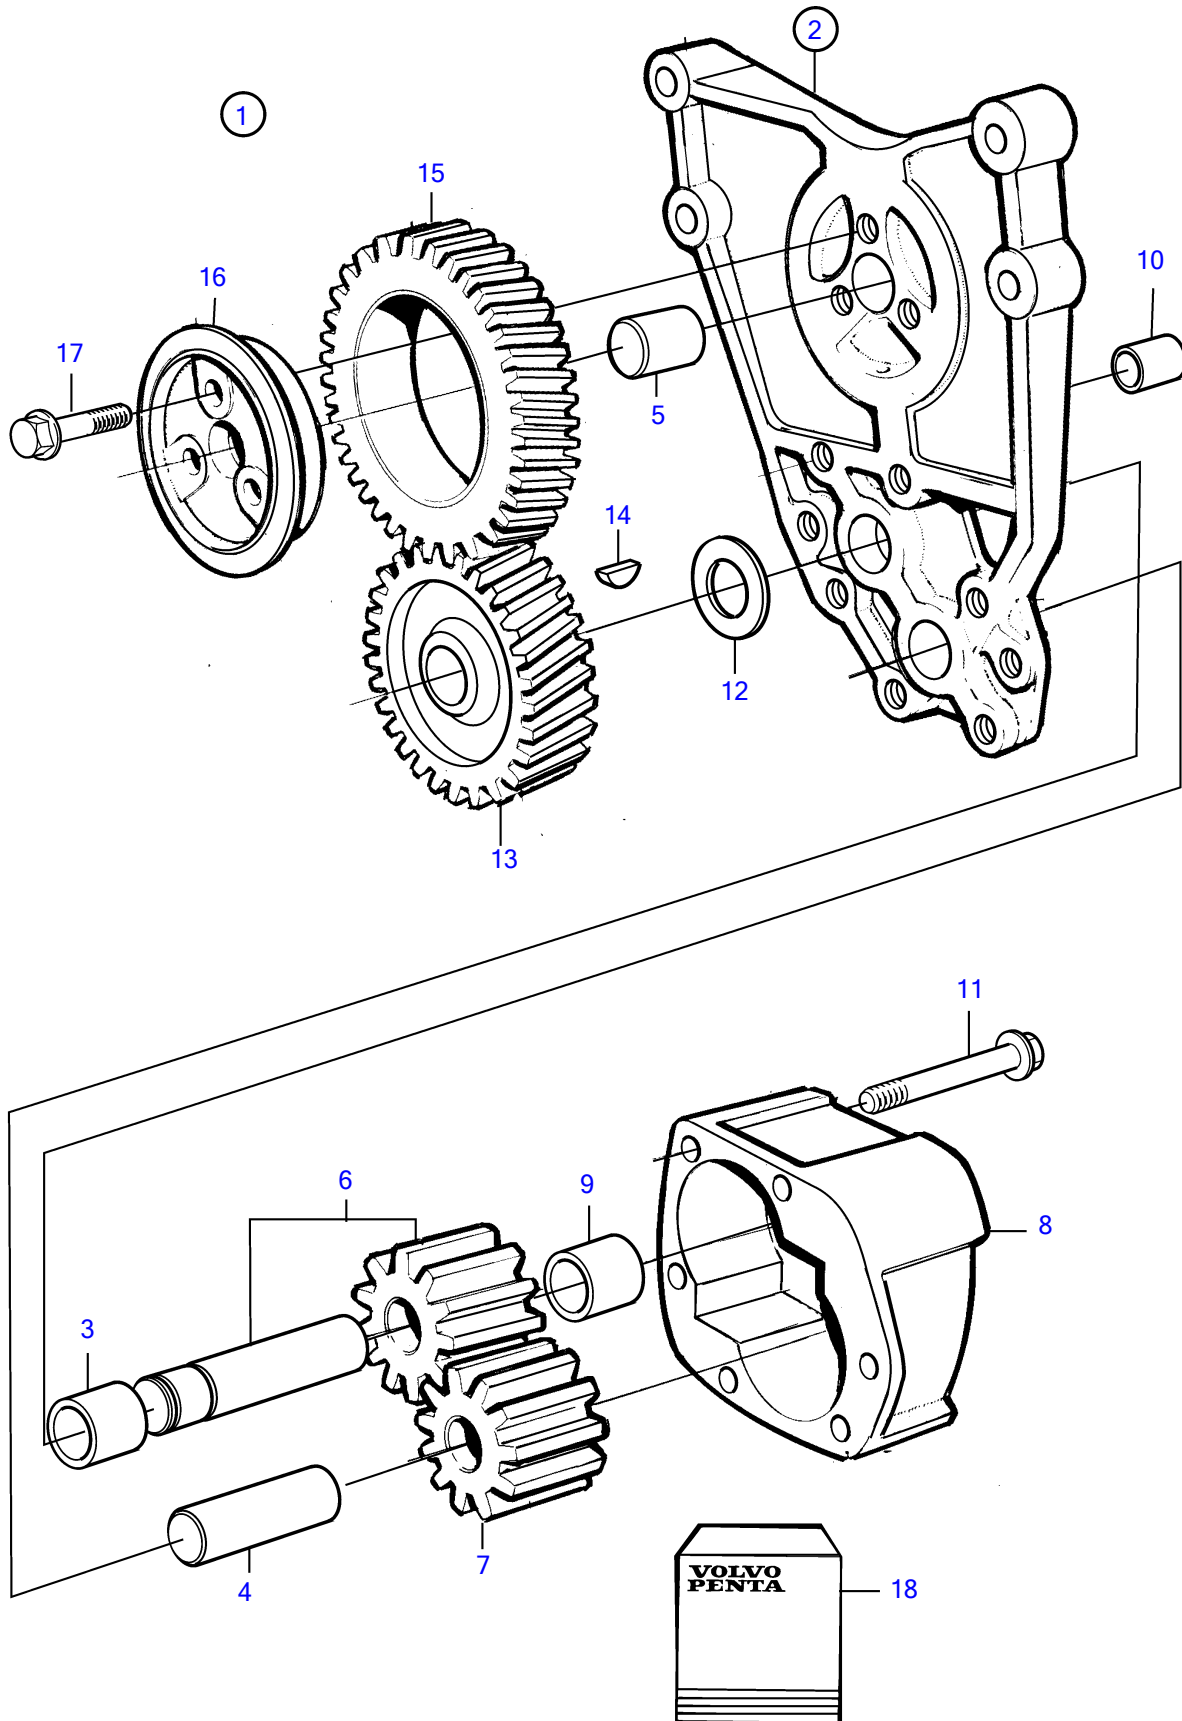

KAD32P-A, TAMD42WJ-A, KAD43P-A, KAMD43P-A, KAD44P-A, KAD44P-B, KAD44P-C, KAMD44P-A, KAMD44P-B, KAMD44P-C, , KAMD300-A

KAD32P-A, TAMD42WJ-A, KAD43P-A, KAMD43P-A, KAD44P-A, KAD44P-B, KAD44P-C, KAMD44P-A, KAMD44P-B, KAMD44P-C, , KAMD300-A

REF	PART NO.	QTY	DESCRIPTION	NOTES
1	860721	1	Oil pump	
2	(1542211)	1	• Bracket	Obsolete part
3	470234	1	• • Bushing	
4	420043	1	• • Pivot pin	
5	(950614)	1	• • Pin	Obsolete part
6	860722	1	• Shaft, with gear	
7	425185	1	• Gear	
8		1	• Housing	
9	401146	2	• Guide sleeve	
10	470234	1	• Bushing	
11	973924	2	• Flange screw	
12	424133	1	• Washer	
13	1542214	1	• Gear	
14	910115	1	• Woodruff key	
15	1542215	1	• Oil pump wheel	
16	1542218	1	• Bearing sleeve	
17	946470	3	• Flange screw	
18	276166	1	Oil pump kit	See group 99