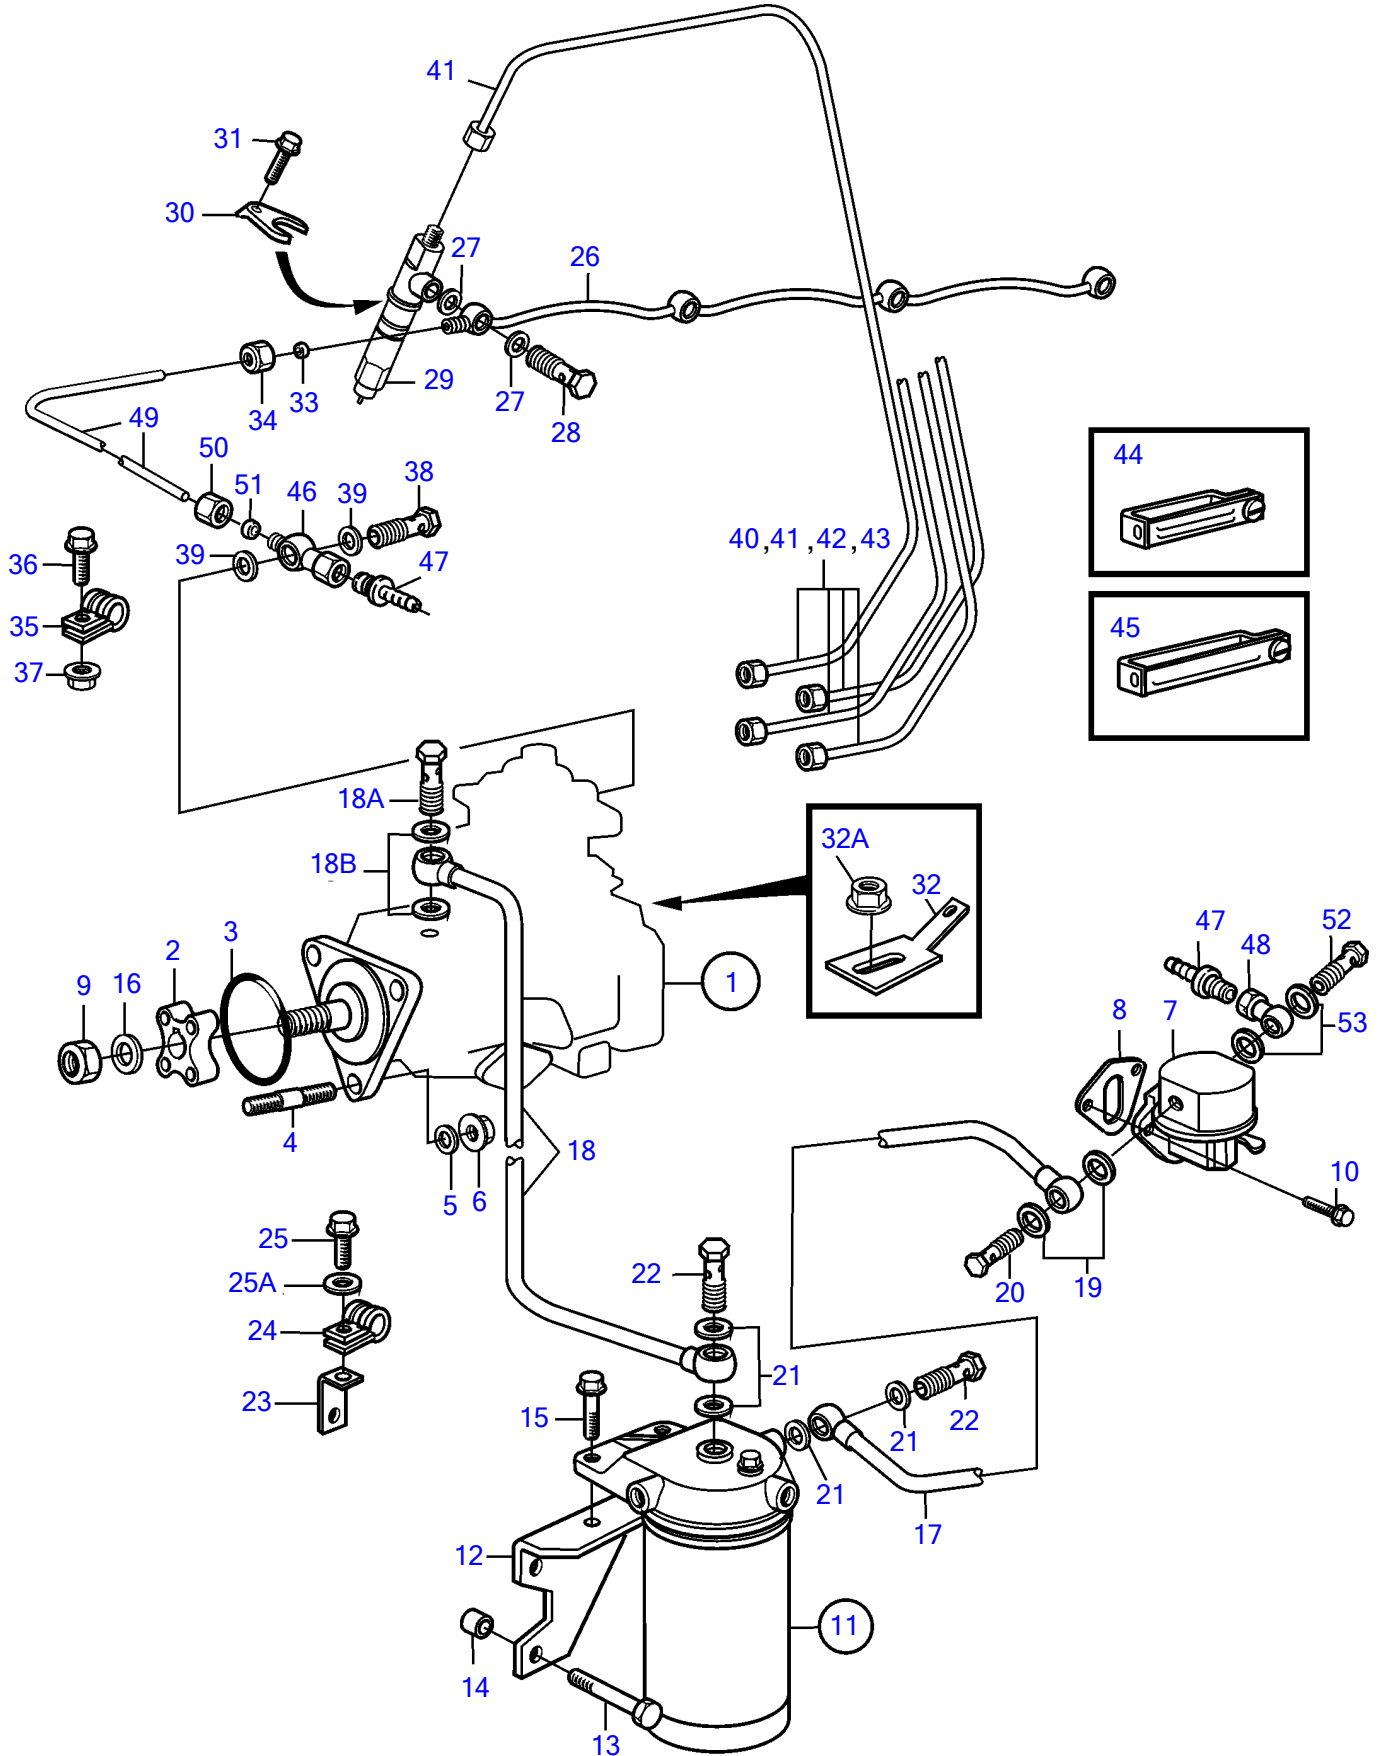

KAD32P-A

KAD32P-A

REF	PART NO.	QTY	DESCRIPTION	SEE SEC.	NOTES
1	3581451	1	Injection pump		Repl by 3581917
			parts not sold separately		
	3581917	1	Injection pump		
			• parts not sold separately		
2	859601	1	Hub		For 3581451
3	968971	1	O-ring		
4	980225	3	Stud		
5	191172	3	Washer		
6	945408	3	Flange nut		
7	3582310	1	Feed pump		(860320)
8	3501530	1	Gasket		
9		1	Nut		Included in fuel injection pump.
10	946173	2	Flange screw		
11	840531	1	Fuel filter		
			•		
			•	923	
12	3581698	1	Bracket		(838583)
13	965193	2	Flange screw		
14	843122	2	Spacer sleeve		
15	946329	2	Flange screw		
16		1	Washer		Included in fuel injection pump.
17	860447	1	Fuel pipe		
18	838722	1	Fuel pipe		
18A	969299	1	Hollow screw		
18B	11994	2	Gasket		
19	11994	2	Gasket		
20	969299	1	Hollow screw		
21	969011	4	Gasket		
22	25167	2	Hollow screw		
23	846780	1	Bracket		
24	952624	1	Clamp		
25	948746	1	Flange screw		(968855)
25A	955893	1	Washer		
26	838666	1	Leak-off line		
27	947620	8	Gasket		
28	74033	4	Hollow screw		
29	3581696	4	Injector		
	3803372	4	Injector, exch, exch		
			• parts not sold separately		
30	861728	4	Yoke		
31	946470	4	Flange screw		
32	944485	1	Cable terminal		
32A	965483	1	Flange nut		
33	956966	1	Ferrule		
34	956980	1	Fitting nut		
35	121563	1	Clamp		
36	946544	1	Flange screw		
37	945407	1	Flange nut		
38	861514	1	Hollow screw		
39	11994	2	Gasket		
40	3581763	1	Delivery pipe		Cyl no 1
41	3581764	1	Delivery pipe		Cyl no 2
42	3581765	1	Delivery pipe		Cyl no 3
43	3581766	1	Delivery pipe		Cyl no 4
44	8194351	2	Clamp		2-pipe
45	8194353	2	Clamp		4-pipe
46	861080	1	Banjo nipple		
47	3825000	2	Hose nipple		(834781)
48	861079	1	Banjo nipple		
49	3581450	1	Return line		
50	956980	1	Fitting nut		
51	956966	1	Ferrule		
52	969299	1	Hollow screw		

KAD32P-A

REF	PART NO.	QTY	DESCRIPTION	SEE SEC.	NOTES
53	11994	2	Gasket		