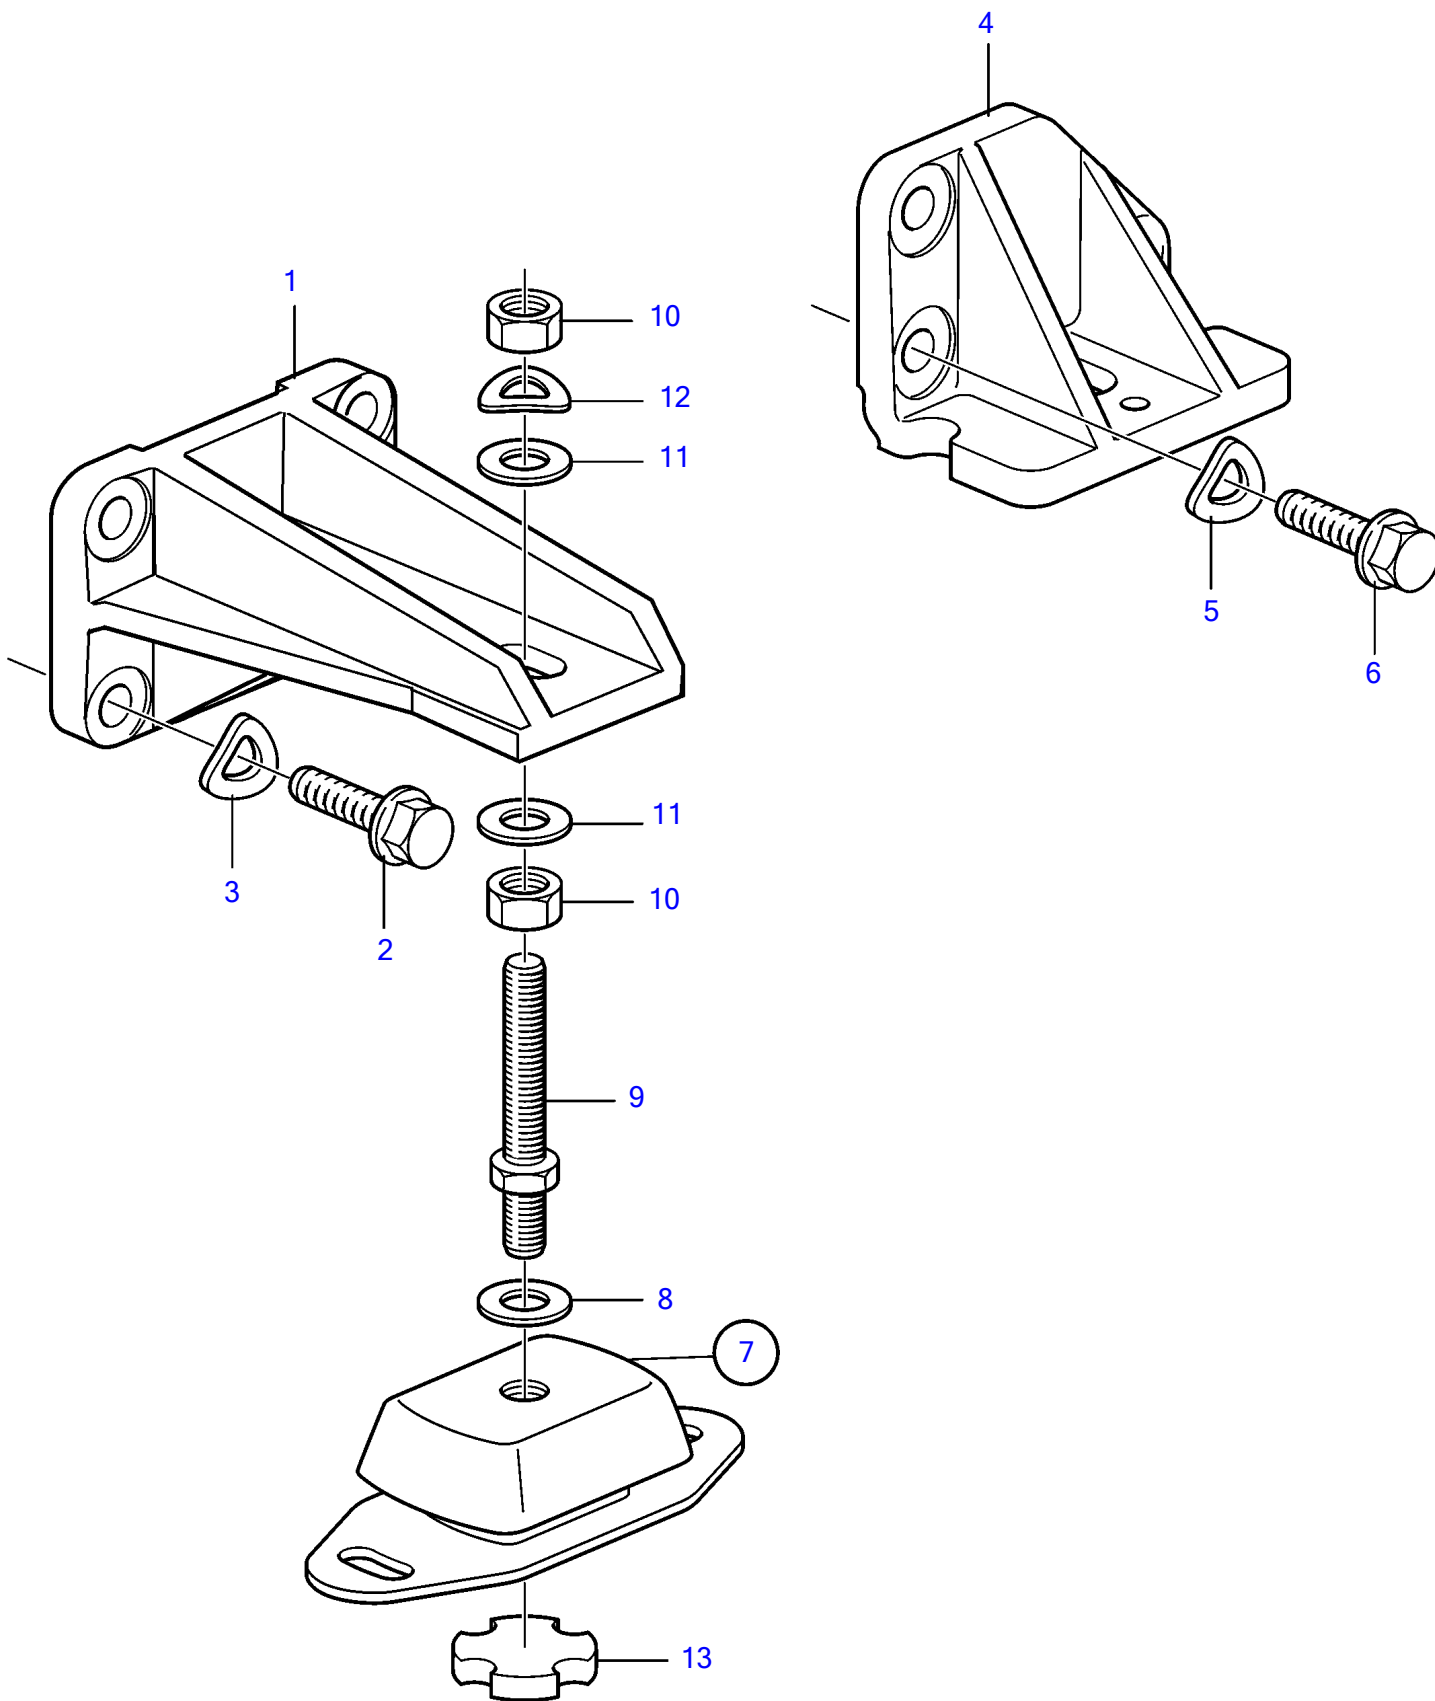

KAD32P-A, TAMD42WJ-A, KAD43P-A, KAMD43P-A, KAD44P-A, KAD44P-B, KAD44P-C, KAMD44P-A, KAMD44P-B, , KAMD300-A

KAD32P-A, TAMD42WJ-A, KAD43P-A, KAMD43P-A, KAD44P-A, KAD44P-B, KAD44P-C, KAMD44P-A, KAMD44P-B, , KAMD300-A

REF	PART NO.	QTY	DESCRIPTION	NOTES
1	3580748	2	Engine bracket	Front
2	965192	7	Flange screw	L=40mm
	965193	1	Flange screw	L=50mm
3	940280	8	Spring washer	
4	860952	1	Engine bracket	P, rear
	860954	1	Engine bracket	S.B, rear
5	940280	6	Spring washer	
6	965225	3	Flange screw	
	965226	3	Flange screw	
7	858161	4	Rubber element	
8	955900	4	Washer	
9	860950	4	Adjusting screw	
10	955806	8	Hexagon nut	
11	955901	4	Washer	D=34mm
	978991	4	Washer	D=40mm
12	941913	4	Spring washer	
13	843299	2	Rubber disc	