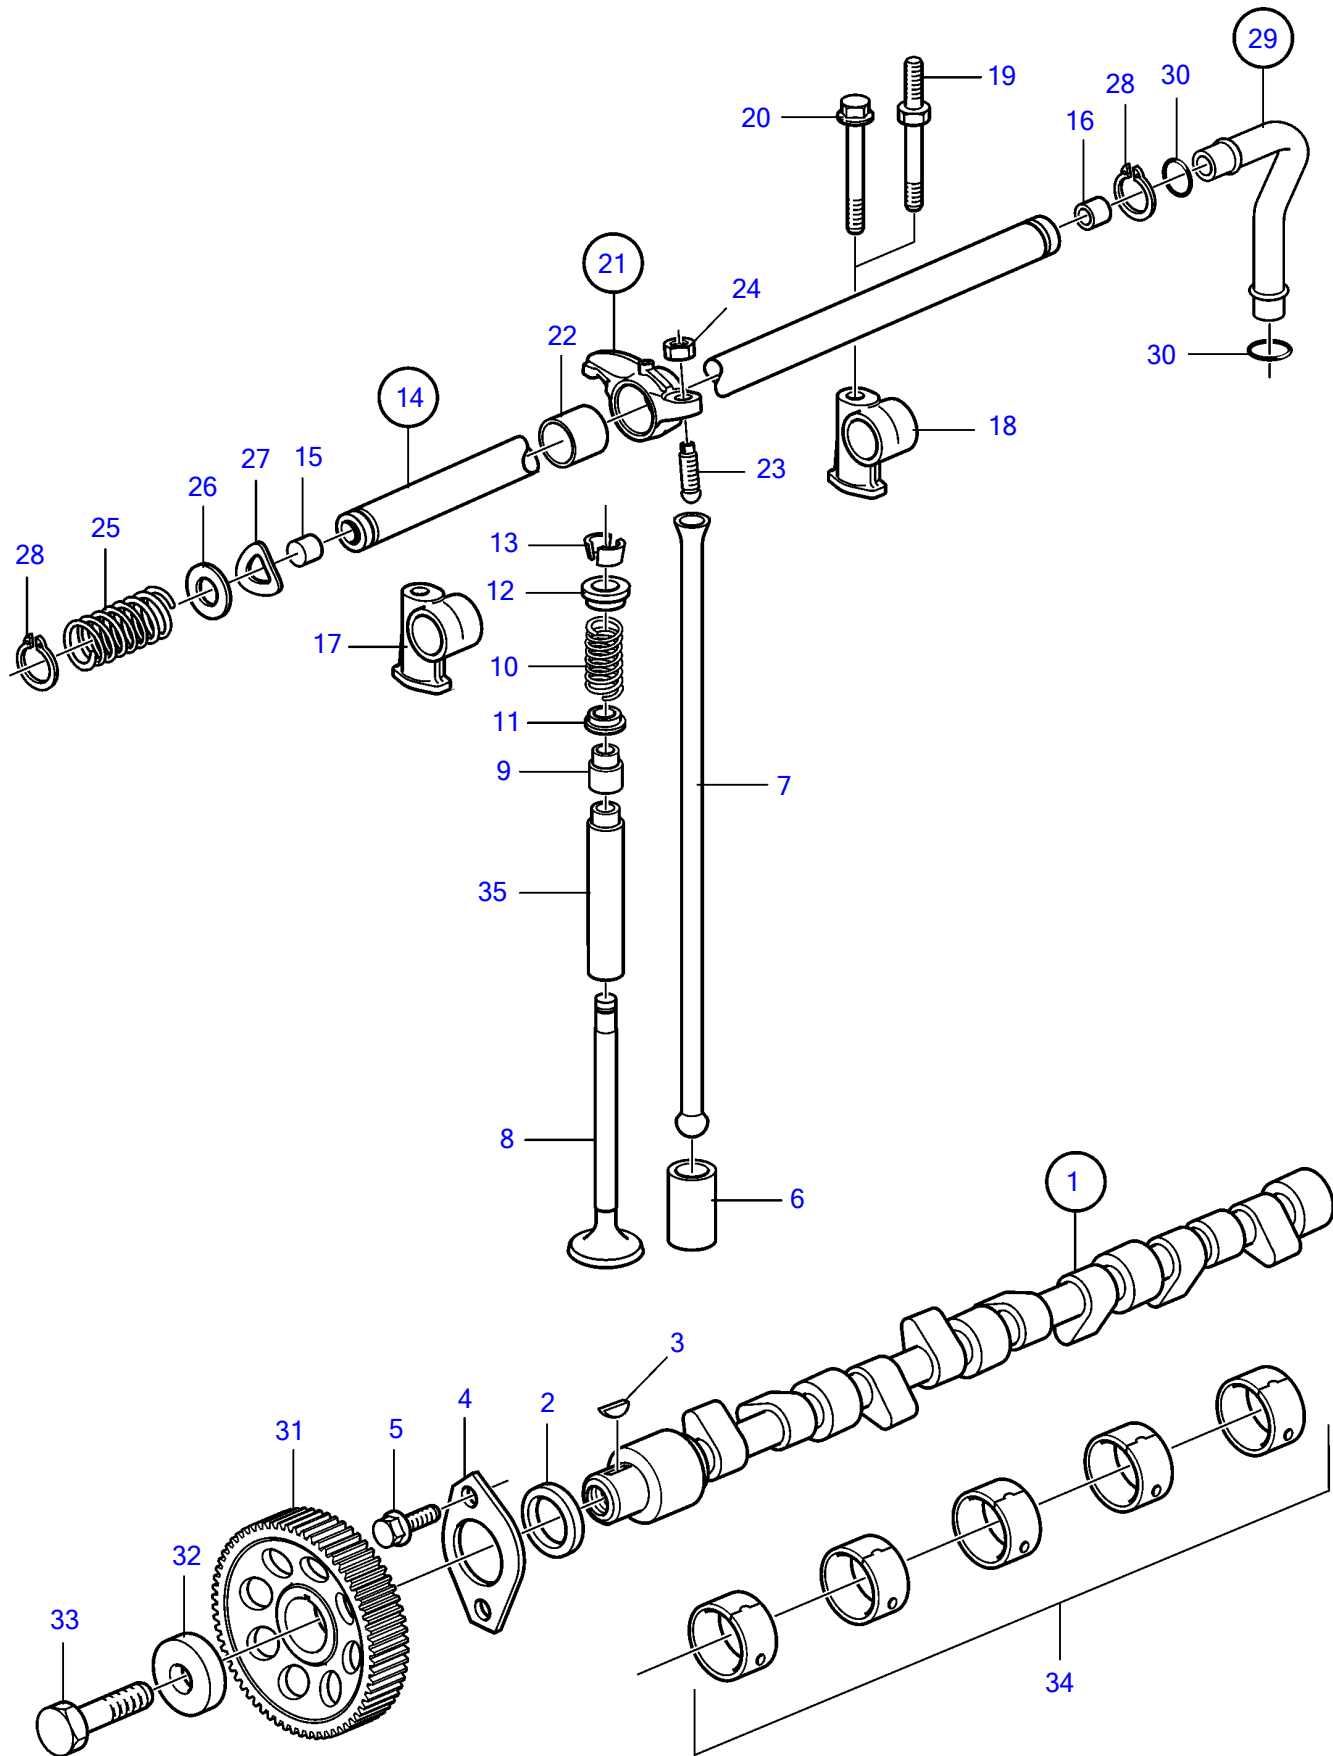

KAD43P-A, KAMD43P-A

KAD43P-A, KAMD43P-A

REF	PART NO.	QTY	DESCRIPTION	SEE SEC.	NOTES
1	3817142	1	Camshaft		(3583266)
2	1542221	1	• Spacer washer		
3	910116	1	• Woodruff key		
4	838992	1	Thrust washer		
5	946440	2	Flange screw		
6	1542208	12	Valve tappet		
7	838636	12	Push rod		
8	838638	6	Exhaust valve, exhaust		
	838637	6	Inlet valve, intake		
9	859171	12	Valve stem seal		
10	1545198	12	Valve spring		
11	1332137	12	Valve spring washer		
12	838639	12	Washer		
13	1677875	24	Valve collet		
14	838643	1	Rocker arm shaft		
15	955083	1	• Cap plug		
16	840444	1	• Sleeve		
18	838647	5	Bearing bracket		
19	838732	4	Stud		
20	965188	2	Flange screw		
21	3581128	6	Rocker arm, exhaust		No 1,3,5,7,9,11
	3581129	6	Rocker arm, intake		No 2,4,6,8,10,12
22	418297	12	• Bushing		
23	3581121	12	• Ball stud		
24	921781	12	• Hexagon nut		
25	411139	5	Compression spring		
26	840686	2	Spring washer		
27	400722	2	Shim		
28	914456	2	Snap ring		
29	860686	1	Tube		
30	969198	2	• O-ring		
31	1542034	1	Gear		
32	1542223	1	Washer		
33	965193	1	Flange screw		
34		7	Bushing	3402	
35		12	Valve guide	4642	