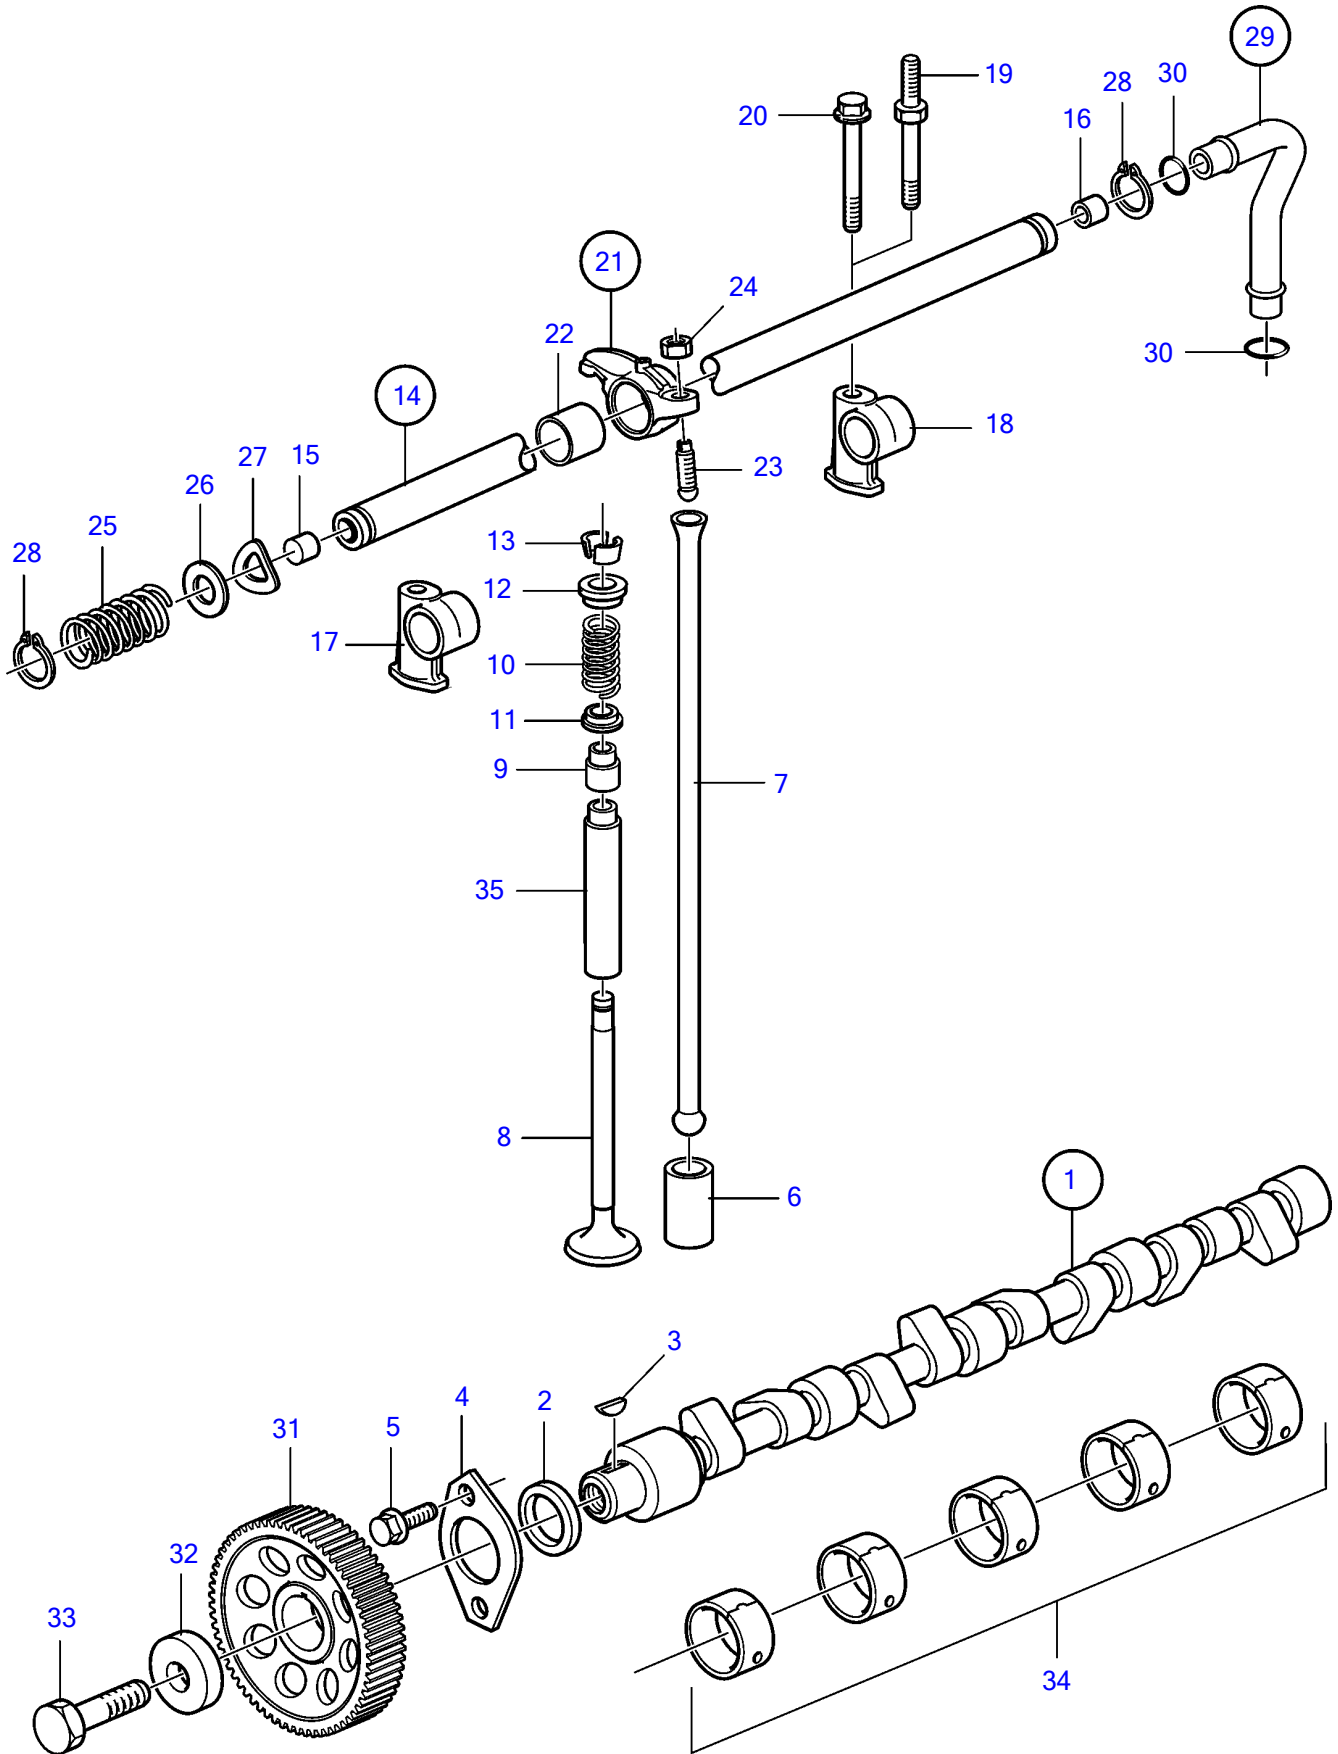

TAMD42WJ-A

TAMD42WJ-A

REF	PART NO.	QTY	DESCRIPTION	SEE SEC.	NOTES
1	3817142	1	Camshaft		(3583266)
2	1542221	1	• Spacer washer		
3	910116	1	• Woodruff key		
4	838992	1	Thrust washer		
5	946440	2	Flange screw		
6	1542208	12	Valve tappet		
7	838636	12	Push rod		
8	838638	6	Exhaust valve, exhaust		
	838637	6	Inlet valve, intake		
9	859171	12	Valve stem seal		
10	1545198	12	Valve spring		
11	1332137	12	Valve spring washer		
12	838639	12	Washer		
13	1677875	24	Valve collet		
14	838643	1	Rocker arm shaft		
15	955083	1	• Cap plug		
16	840444	1	• Sleeve		
17	838726	1	Adapter		
18	838647	5	Bearing bracket		
19	838732	4	Stud		
20	965188	2	Flange screw		
21	3581128	6	Rocker arm, exhaust		No 1,3,5,7,9,11
	3581129	6	Rocker arm, intake		No 2,4,6,8,10,12
22	418297	12	• Bushing		
23	3581121	12	• Ball stud		
24	921781	12	• Hexagon nut		
25	411139	5	Compression spring		
26	840686	2	Spring washer		
27	400722	2	Shim		
28	914456	2	Snap ring		
29	860686	1	Tube		
30	969198	2	• O-ring		
31	1542034	1	Gear		
32	1542223	1	Washer		
33	965193	1	Flange screw		
34		7	Bushing	1978	
35		12	Valve guide	3401	