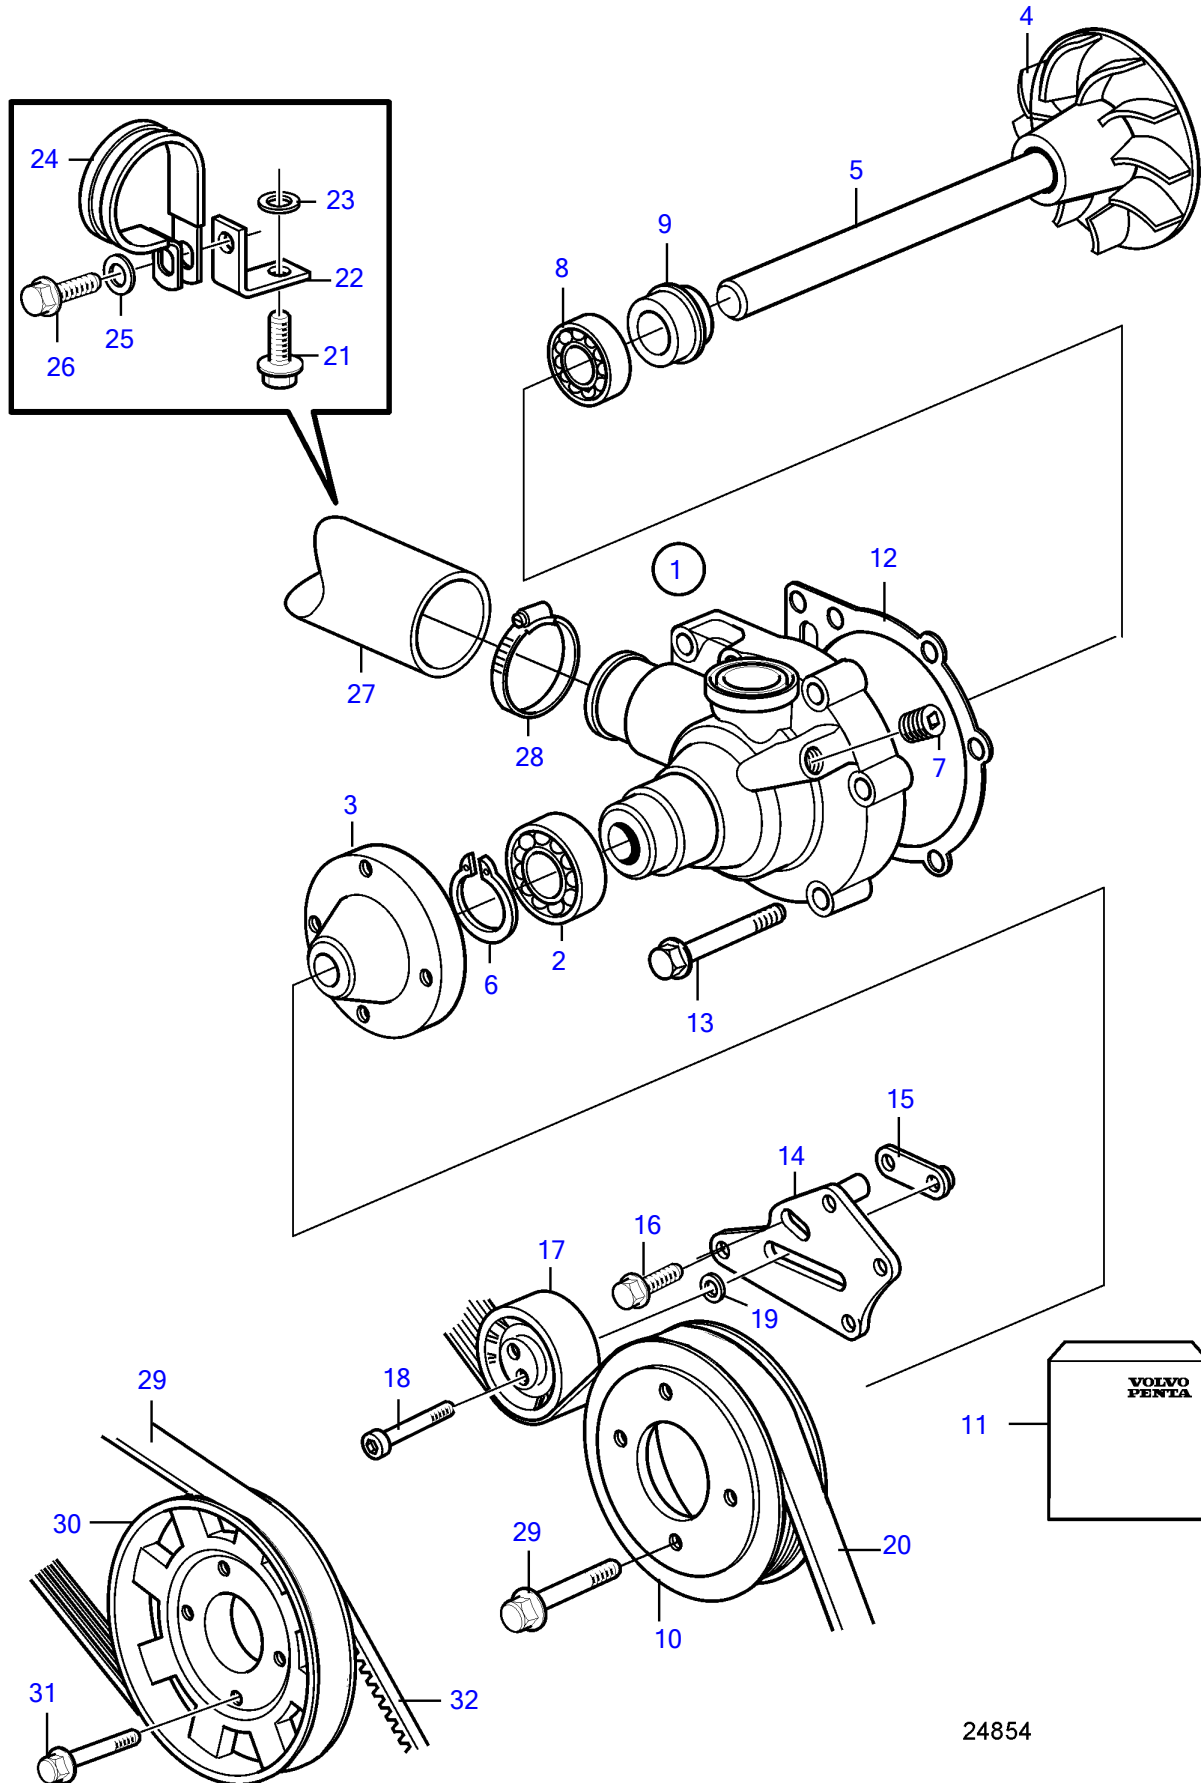

KAD44P-A, KAD44P-B, KAD44P-C, KAMD44P-A, KAMD44P-B, KAMD44P-C

24854

KAD44P-A, KAD44P-B, KAD44P-C, KAMD44P-A, KAMD44P-B, KAMD44P-C

| REF | PART NO.  | QTY | DESCRIPTION        | SEE SEC. | NOTES   |
|-----|-----------|-----|--------------------|----------|---|
| 1   | 3580972   | 1   | Water pump         |          | Replaced by 1pc coolant pump 3809412, 1pc pulley 3588384 and 4pcs flsnge screw 947760., Repl by 3809412 |
|     | 3809412   | 1   | Water pump         |          |   |
|     | 3803869   | 1   | Coolant pump, exch |          |   |
| 2   | (184861)  | 1   | • Ball bearing     |          | Obsolete part   |
| 3   | (3588402) | 1   | • Hub              |          | Obsolete part   |
| 4   | 3583087   | 1   | • Impeller         |          |   |
| 5   |           | 1   | • Shaft            |          | Included in overhaul kit.   |
| 6   | 914462    | 1   | • Snap ring        |          |   |
| 7   | 479977    | 1   | • Plug             |          |   |
| 8   | 1660609   | 1   | • Ball bearing     |          | Included in overhaul kit.   |
| 9   | 1676432   | 1   | • Sealing ring     |          | Included in overhaul kit.   |
| 10  | 3580971   | 1   | Pulley             |          | For water pump 3580972  |
|     | 3588384   | 1   | Pulley             |          | D=112mm, For water pump 3809412, For multi-V-belt.  |
| 11  | 876794    | 1   | Repair kit         | 3434     |   |
| 12  | 859027    | 1   | Gasket             |          | Included in overhaul kit.   |
| 13  | 947760    | 6   | Flange screw       |          |   |
| 14  | 861560    | 1   | Bracket            |          |   |
| 15  | 861652    | 1   | Lock washer        |          |   |
| 16  | 946441    | 1   | Flange screw       |          |   |
| 17  | 861563    | 1   | Tension pulley     |          |   |
| 18  | 959245    | 1   | Hex. socket screw  |          |   |
| 19  | 960144    | 1   | Washer             |          |   |
| 20  | 861564    | 1   | Drive belt         |          |   |
| 27  | 3581099   | 1   | Hose               |          | Heat exchanger-expansion tank-water pump.   |
| 28  | 943478    | 1   | Hose clamp         |          |   |
| 29  | 860388    | 1   | Drive belt         |          |   |
| 30  | 860454    | 1   | Pulley             |          |   |
| 31  | 947760    | 4   | Flange screw       |          |   |
| 32  | 977542    | 1   | V-belt             |          |   |