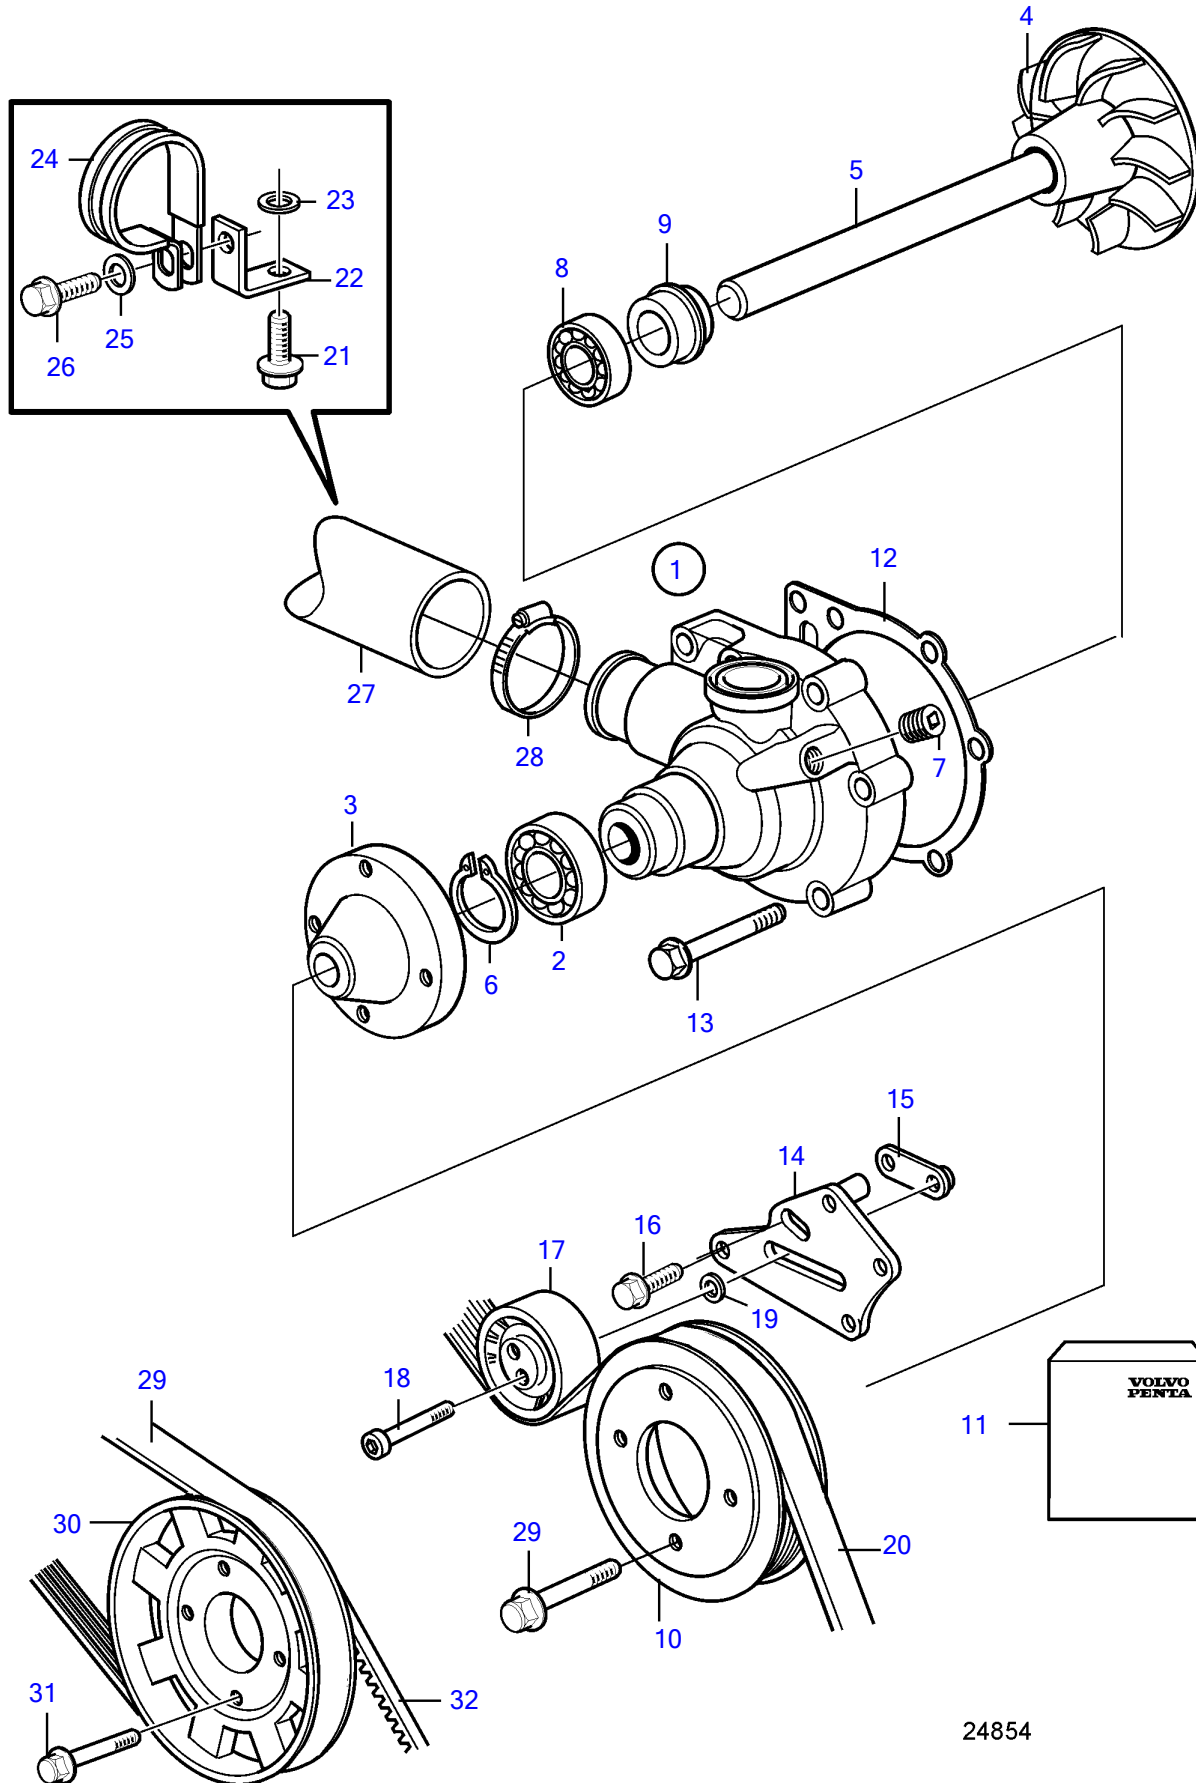

TAMD42WJ-A

24854

## TAMD42WJ-A

REF	PART NO.	QTY	DESCRIPTION	SEE SEC.	NOTES
1	3580784	1	Water pump		Replaced by 1pc coolant pump 3809412, 1pc pulley 3588385 and 4pcs flsnge screw 947760., Repl by 3809412
	3809412	1	Water pump		
	3803869	1	Coolant pump, exch		
2	(184861)	1	• Ball bearing		Obsolete part
3	(3588402)	1	• Hub		Obsolete part
4	3583087	1	• Impeller		
5		1	• Shaft		Included in overhaul kit.
6	914462	1	• Snap ring		
7	479977	1	• Plug		
8	1660609	1	• Ball bearing		Included in overhaul kit.
9	1676432	1	• Sealing ring		Included in overhaul kit.
10	861541	1	Pulley		For water pump 3580784
	3588385	1	Pulley		D=122mm, For water pump 3809412, For multi-V-belt.
11	876794	1	Repair kit	3434	
12	859027	1	Gasket		Included in overhaul kit.
13	947760	6	Flange screw		
14	861560	1	Bracket		
15	861652	1	Lock washer		
16	946441	1	Flange screw		
17	861563	1	Tension pulley		
18	959245	1	Hex. socket screw		
19	960144	1	Washer		
20	861564	1	Drive belt		
21		1	Screw		See group 22
22	846780	1	Bracket		
23	955894	1	Washer		
24	952635	1	Clamp		
25	955893	1	Washer		
26	948746	1	Flange screw		(968855)
27	861113	1	Hose		Heat exchanger-expansion tank-water pump., For earlier version of expansion tank.
	3581098	1	Hose		Heat exchanger-expansion tank-water pump., For later version of expansion tank.
28	943478	1	Hose clamp		
30	860454	1	Pulley		
31	947760	4	Flange screw		
32	977542	1	V-belt		