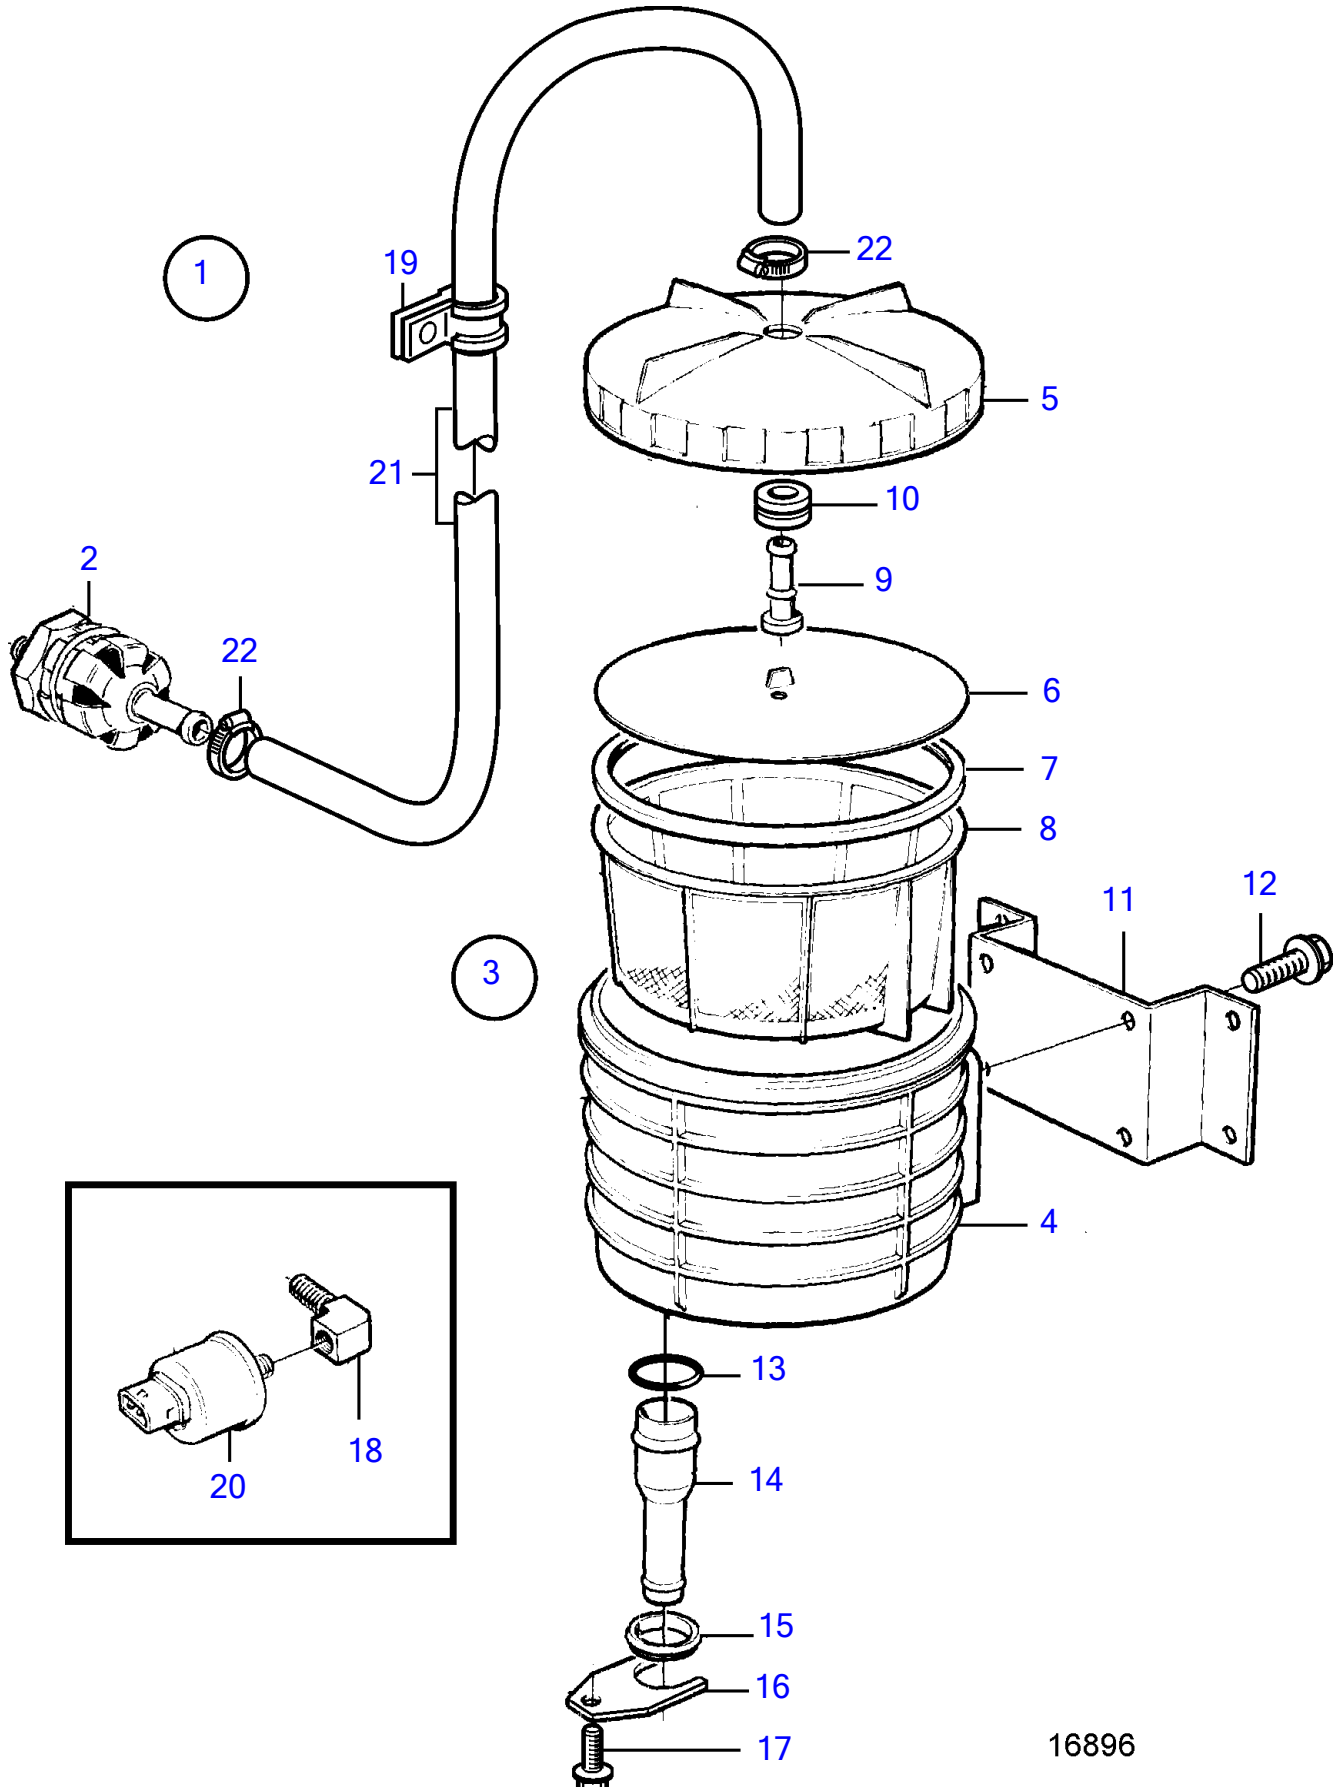

TAMD42WJ-A, KAMD43P-A, KAMD44P-A, KAMD44P-B, KAMD44P-C, KAMD300-A

16896

TAMD42WJ-A, KAMD43P-A, KAMD44P-A, KAMD44P-B, KAMD44P-C, KAMD300-A

REF	PART NO.	QTY	DESCRIPTION	SEE SEC.	NOTES
1	3581591	1	Filter		Replaced by 2129680
			• Bulletin 51-15(1)	51-15(1)-EN	The New Volvo Penta Siphon-Stopper, D31/41/42
1	(21219680)	1	Vacuum valve kit		Obsolete part
2	3581358	1	• Valve		
3	3581440	1	• Strainer		
4	845338	1	• • Strainer housing		
5	3581440	1	• • Strainer		
6	3581437	1	• • Pressure plate		
7	838977	1	• • Sealing		
8	858081	1	• • Strainer		
9	3581439	1	• • Hose nipple		
10	843109	1	• • Bushing		
11	845960	1	• Bracket		
12	940199	4	• Hexagon screw		
13	845354	2	• Sealing ring		
14	21147617	1	• Connection pipe		L=80mm, (847106)
	21147616	1	• Connection pipe		L=125mm, (838582)
15	847017	2	• Pipe retainer		
16	21212198	2	• Retainer		(847018)
17	940199	2	• Hexagon screw		
18	16218	1	• Elbow nipple		
19	952630	2	• Clamp		
20		1	Oil pressure sensor		See group 30
21	943367	X	Rubber hose		
22	961663	2	Hose clamp		