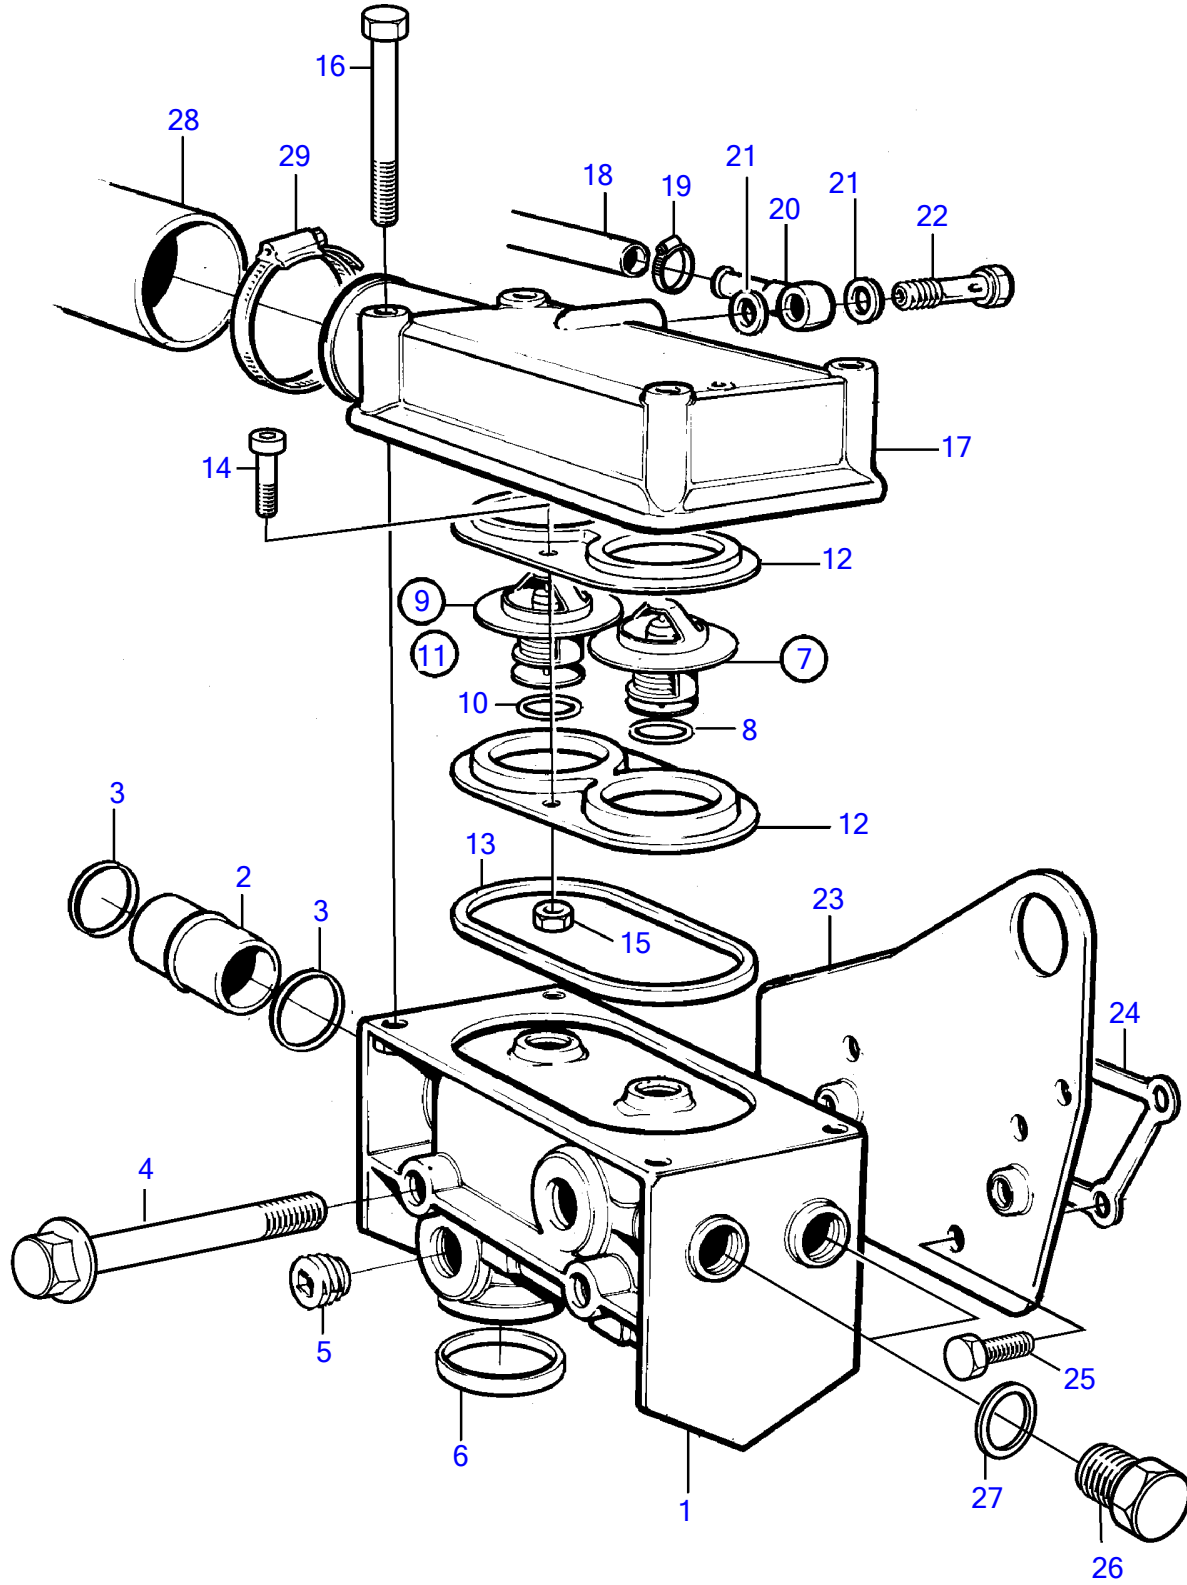

, KAMD300-A

, KAMD300-A

REF	PART NO.	QTY	DESCRIPTION	NOTES
1	3583098	1	Thermostat housing	
2	838739	1	Adapter	
3	968927	2	O-ring	
4	965183	2	Flange screw	
5	479977	2	Plug	
6	3583913	1	Sealing ring	(1542198)
7	3831424	1	Thermostat kit	81°C (876128)
8	416033	1	• Sealing ring	
9	3831424	1	Thermostat kit	81°C (875849)
10	416033	1	• Sealing ring	
11	876145	1	Retainer kit	
12	859229	2	• Retainer	
13	838807	1	• Sealing ring	
14	963554	2	• Hexagon screw	
15	966170	2	• Lock nut	
16	965217	4	Flange screw	
17	860449	1	Cardboard tube	Obsolete part
18	942700	1	Hose	Expansion tank-thermostat housing., L=580mm
19	945652	2	Hose clamp	
20	858750	1	Banjo nipple	
21	11994	2	Gasket	
22	969299	1	Hollow screw	
23	860518	1	Adapter	
24	1542187	1	Gasket	
25	955295	4	Hexagon screw	
26	960632	1	Plug	
27	11998	1	Gasket	
28	861109	1	Hose	Thermostat housing-heat exchanger.
29	943478	1	Hose clamp	