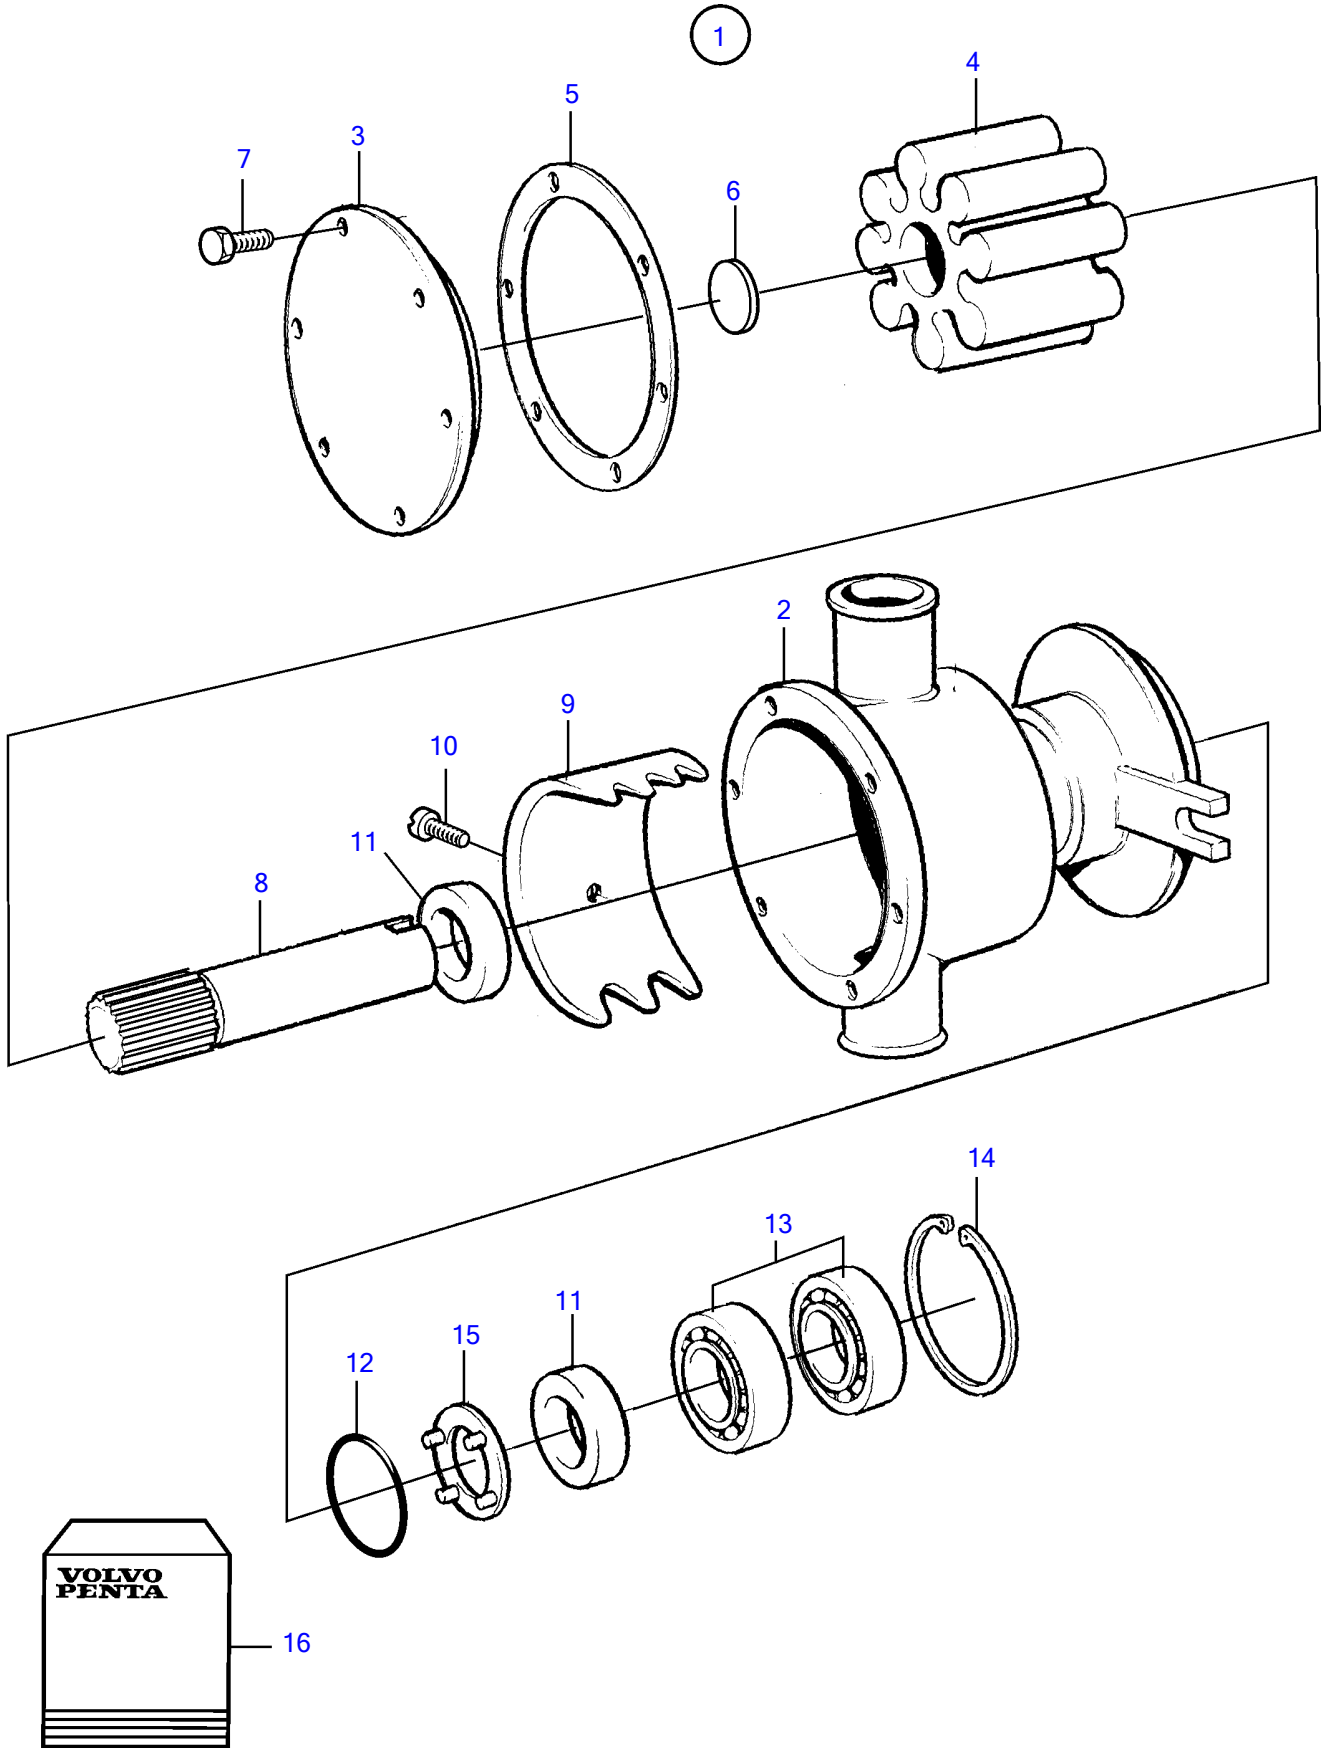

TAMD42WJ-A

TAMD42WJ-A

REF	PART NO.	QTY	DESCRIPTION	NOTES
1	860629	1	Sea water pump	
2		1	• Housing	
3	860751	1	• Cardboard tube	Included in overhaul kit.
4		1	• Impeller	Included in impeller kit.
5	808275	1	• Gasket	Included in impeller kit.
6	827019	1	• Washer	Included in impeller kit.
7	841693	6	• Screw	Included in overhaul kit.
8		1	• Shaft	Included in overhaul kit.
9	827011	1	• Cam	Included in overhaul kit.
10	808285	1	• Screw	Included in overhaul kit.
11	827247	2	• Sealing ring	Included in overhaul kit.
12	960166	1	• O-ring	Included in overhaul kit.
13	11010	2	• Ball bearing	Included in overhaul kit.
14	914523	1	• Snap ring	Included in overhaul kit.
15	844580	1	• Support washer	
16	877373	1	Repair kit	See group 99
	3841697	1	Impeller kit	See group 99