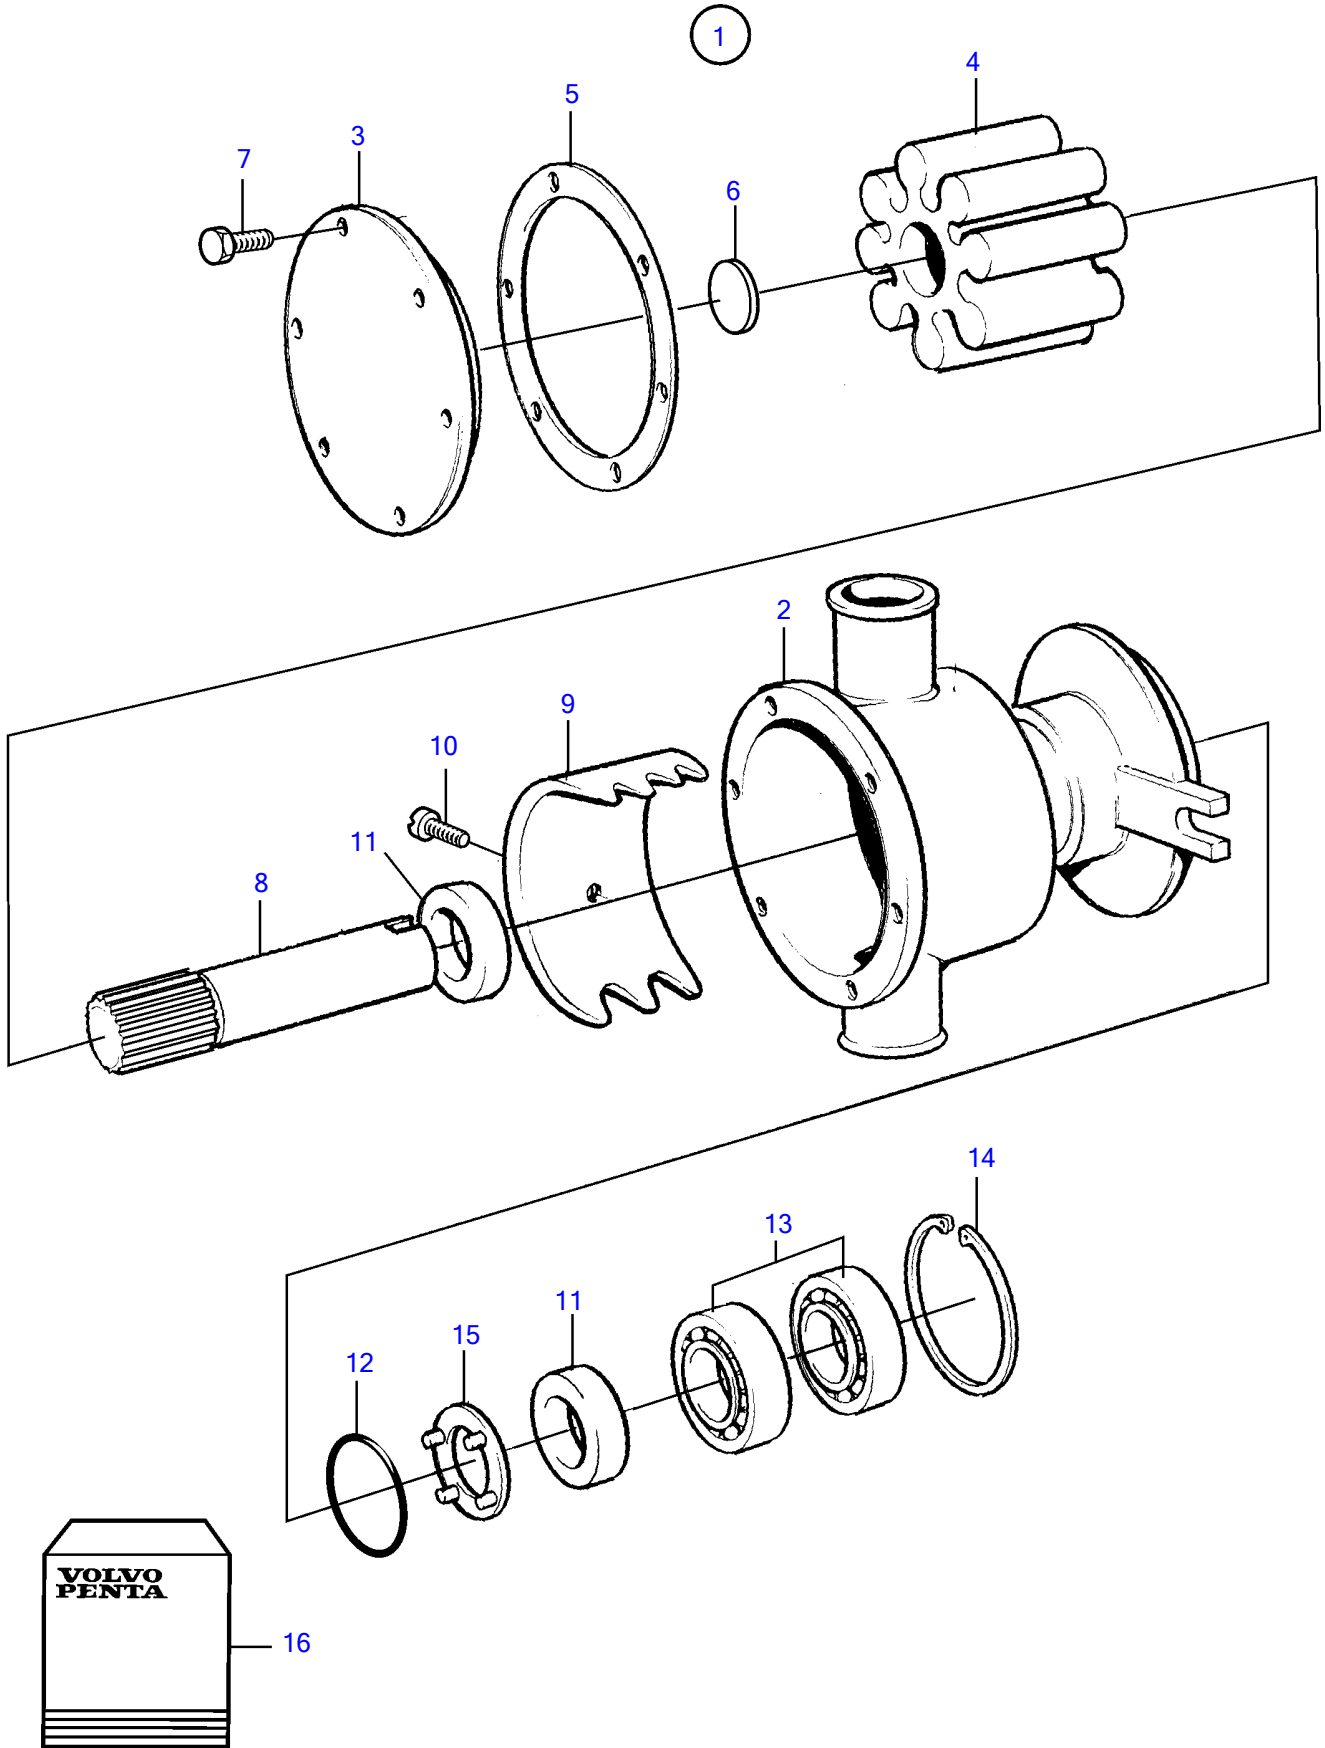

## TAMD42WJ-A

REF	PART NO.	QTY	DESCRIPTION	NOTES
1	860629	1	Sea water pump	
2		1	• Housing	
3	860751	1	• Cardboard tube	Included in overhaul kit.
4		1	• Impeller	Included in impeller kit.
5	808275	1	• Gasket	Included in impeller kit.
6	827019	1	• Washer	Included in impeller kit.
7	841693	6	• Screw	Included in overhaul kit.
8		1	• Shaft	Included in overhaul kit.
9	827011	1	• Cam	Included in overhaul kit.
10	808285	1	• Screw	Included in overhaul kit.
11	827247	2	• Sealing ring	Included in overhaul kit.
12	960166	1	• O-ring	Included in overhaul kit.
13	11010	2	• Ball bearing	Included in overhaul kit.
14	914523	1	• Snap ring	Included in overhaul kit.
15	844580	1	• Support washer	
16	877373	1	Repair kit	See group 99
	3841697	1	Impeller kit	See group 99