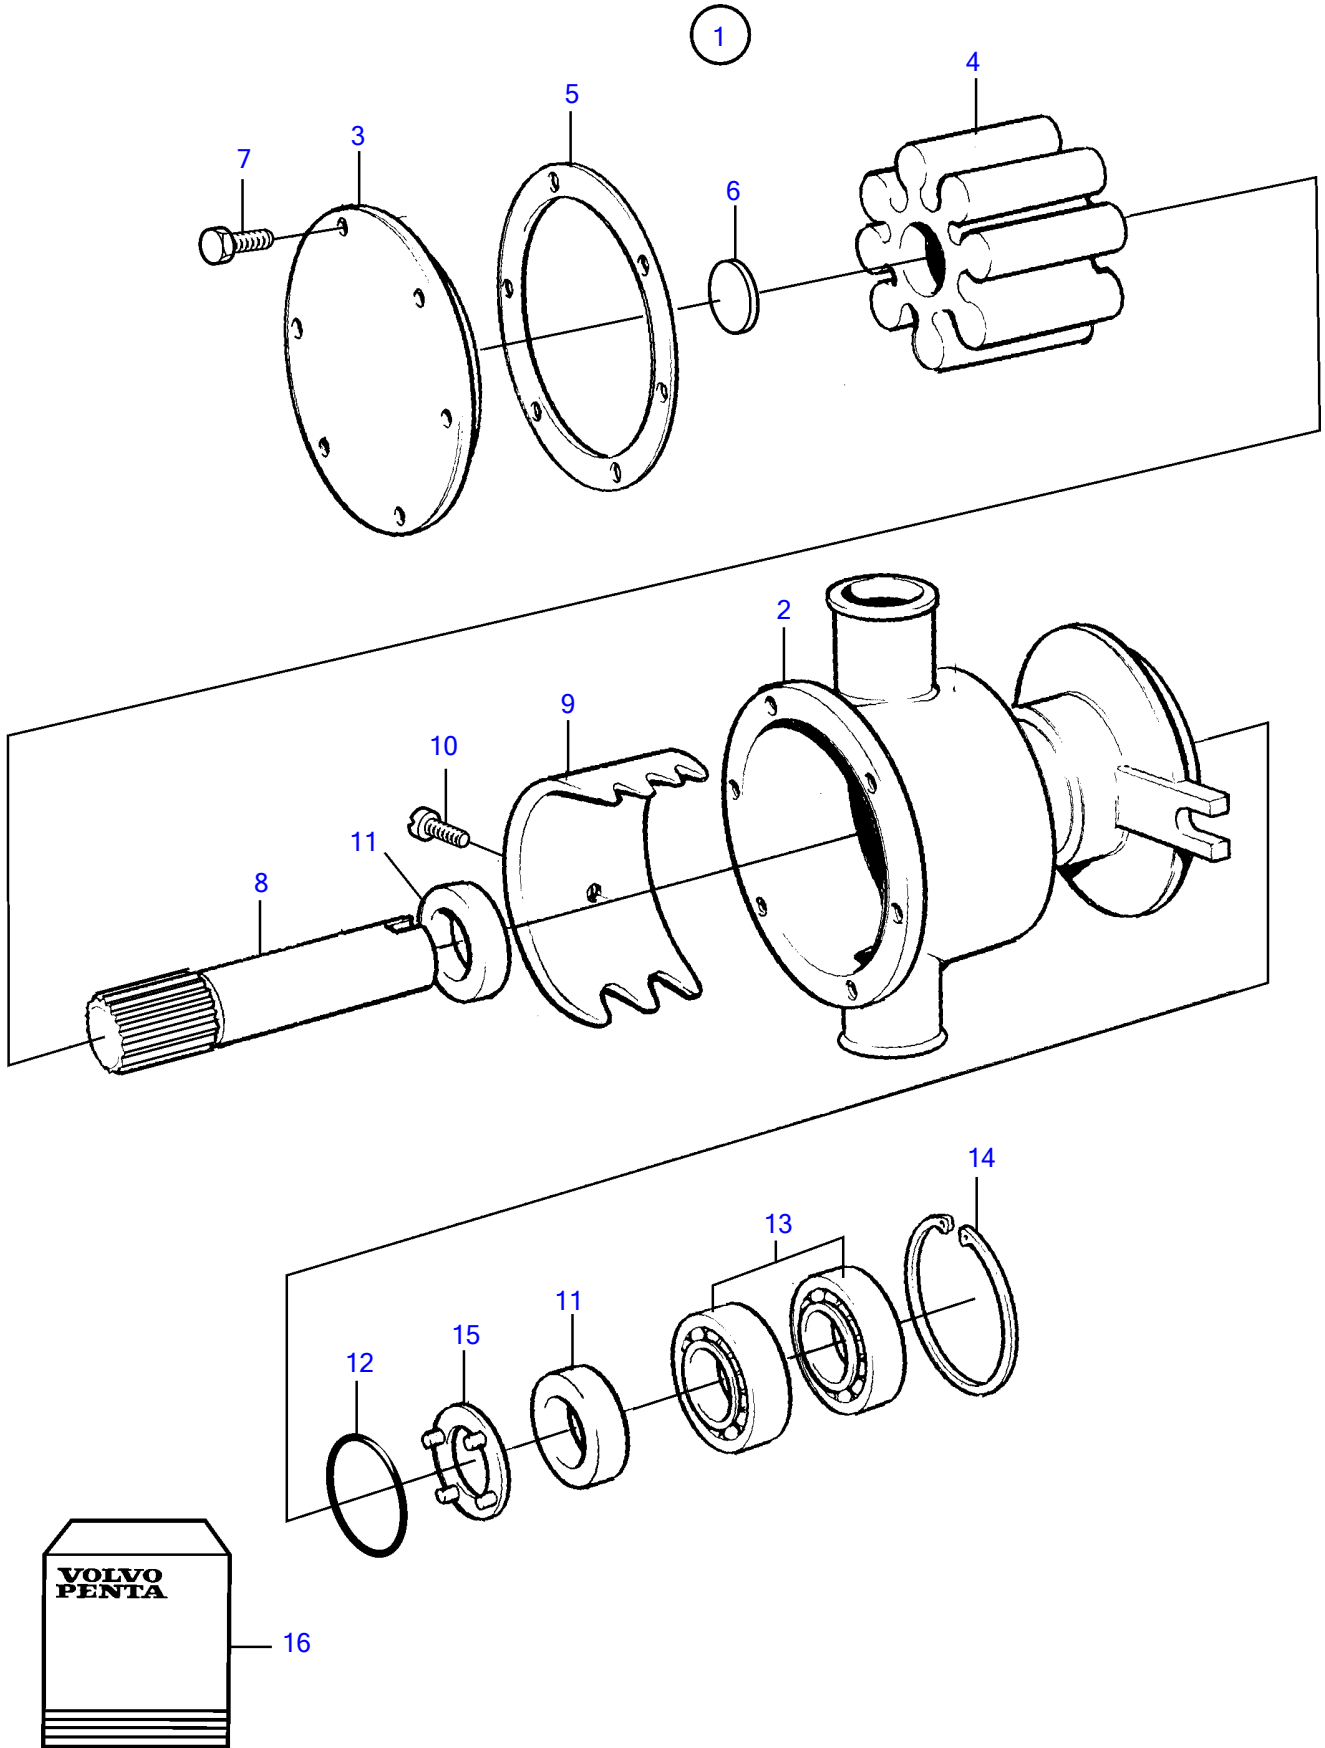

TAMD42WJ-A

TAMD42WJ-A

| REF | PART NO. | QTY | DESCRIPTION | NOTES |
|-----|----------|-----|------------------|---------------------------|
| 1 | 860629 | 1 | Sea water pump | |
| 2 | | 1 | • Housing | |
| 3 | 860751 | 1 | • Cardboard tube | Included in overhaul kit. |
| 4 | | 1 | • Impeller | Included in impeller kit. |
| 5 | 808275 | 1 | • Gasket | Included in impeller kit. |
| 6 | 827019 | 1 | • Washer | Included in impeller kit. |
| 7 | 841693 | 6 | • Screw | Included in overhaul kit. |
| 8 | | 1 | • Shaft | Included in overhaul kit. |
| 9 | 827011 | 1 | • Cam | Included in overhaul kit. |
| 10 | 808285 | 1 | • Screw | Included in overhaul kit. |
| 11 | 827247 | 2 | • Sealing ring | Included in overhaul kit. |
| 12 | 960166 | 1 | • O-ring | Included in overhaul kit. |
| 13 | 11010 | 2 | • Ball bearing | Included in overhaul kit. |
| 14 | 914523 | 1 | • Snap ring | Included in overhaul kit. |
| 15 | 844580 | 1 | • Support washer | |
| 16 | 877373 | 1 | Repair kit | See group 99 |
| | 3841697 | 1 | Impeller kit | See group 99 |