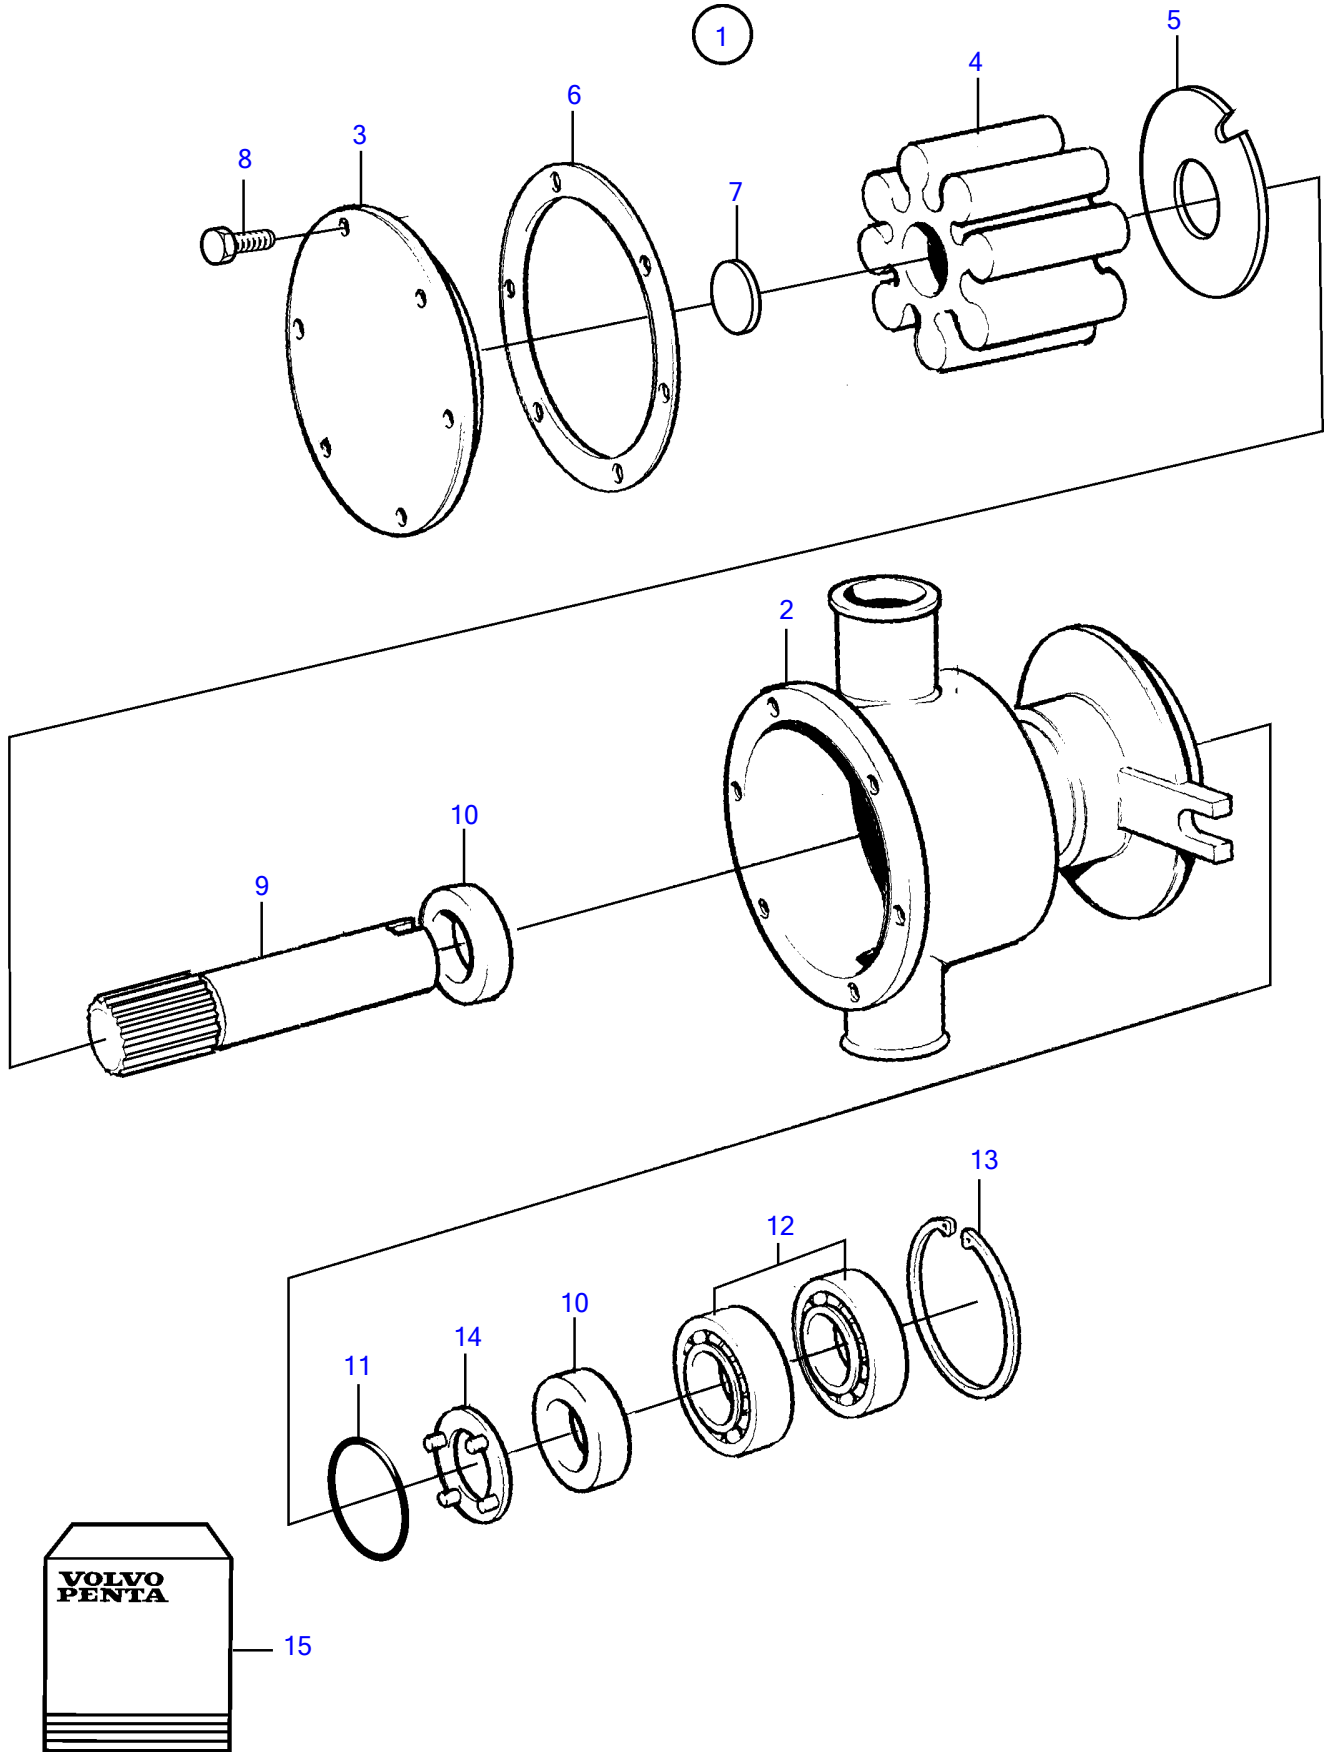

KAD32P-A, TAMD42WJ-A, KAMD43P-A, KAMD44P-A, KAMD44P-B, KAMD44P-C

KAD32P-A, TAMD42WJ-A, KAMD43P-A, KAMD44P-A, KAMD44P-B, KAMD44P-C

| REF | PART NO. | QTY | DESCRIPTION | NOTES |
|-----|----------|-----|------------------|---------------------------|
| 1 | 3581558 | 1 | Sea water pump | Repl by 3583115 |
| 2 | | 1 | • Housing | |
| 3 | 3581617 | 1 | • Cardboard tube | Included in overhaul kit. |
| 4 | | 1 | • Impeller | Included in impeller kit. |
| 6 | 3581618 | 1 | • O-ring | Included in impeller kit. |
| 7 | 827019 | 1 | • Washer | Included in impeller kit. |
| 8 | 841693 | 6 | • Screw | Included in overhaul kit. |
| 9 | | 1 | • Shaft | Included in overhaul kit. |
| 10 | 827247 | 2 | • Sealing ring | Included in overhaul kit. |
| 11 | 960166 | 1 | • O-ring | Included in overhaul kit. |
| 12 | 11010 | 2 | • Ball bearing | Included in overhaul kit. |
| 13 | 914523 | 1 | • Snap ring | Included in overhaul kit. |
| 14 | 844580 | 1 | • Support washer | |
| 15 | 877373 | 1 | Repair kit | See group 99 |
| | 3841697 | 1 | Impeller kit | See group 99 |