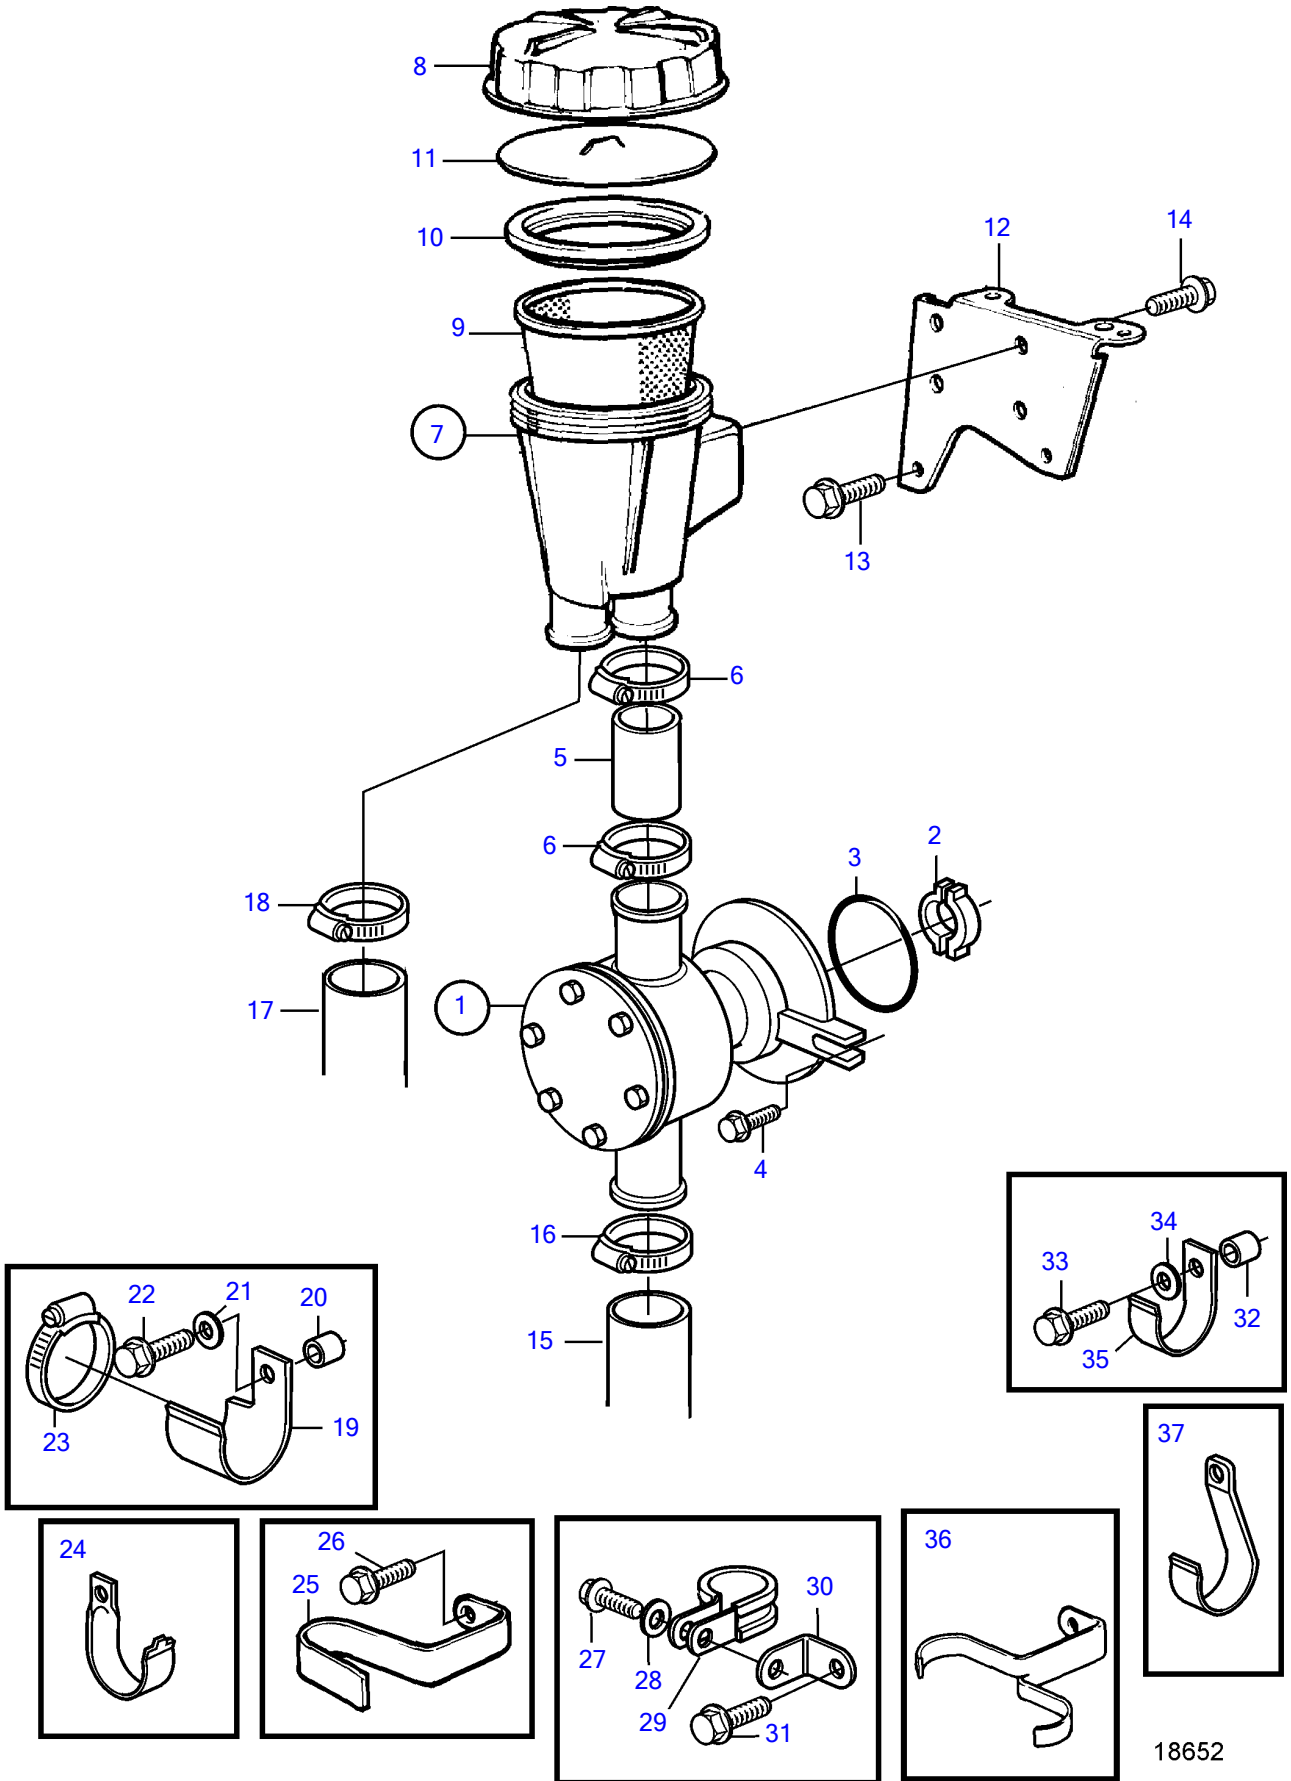

KAD43P-A

Upd:2012-02-13

18652

7738870-26-3437

KAD43P-A

REF	PART NO.	QTY	DESCRIPTION	SEE SEC.	NOTES
1	3581558	1	Sea water pump		Repl by 3583115
			.		
			.	3400	
	3583115	1	Sea water pump		
			.		
			.	3400	
2	858467	1	Companion flange		
3	968971	1	O-ring		
4	945444	2	Flange screw		
5	949315	1	Rubber hose		L=60mm
6	943476	2	Hose clamp		
7	860631	1	Sea water filter		
8	842722	1	• Cover		
9	860687	1	• Strainer		
10	842724	1	• Sealing		
11	842982	1	• Pressure plate		
12	3581530	1	Bracket		
13	946470	1	Flange screw		L=35mm
	948217	1	Flange screw		L=45mm
14	944926	4	Flange screw		
15	861738	1	Hose		Intake-sea water pump.
16	961669	2	Hose clamp		
17	861018	1	Hose		Sea water filter-oil cooler.
	861335		Hose		
18	943476	1	Hose clamp		
19	3580758	1	Bracket		
20	843075	1	Spacer sleeve		
21	955894	1	Washer		
22	945444	1	Flange screw		
23	961669	1	Hose clamp		
24	834974	1	Clamp		
25	861387	1	Bracket		
26	947760	1	Flange screw		
27	948746	1	Flange screw		(968855)
28	955893	1	Washer		
29	952640	1	Clamp		
30	846780	1	Bracket		
31	965181	1	Flange screw		
32	843075	1	Spacer sleeve, inlet		L=16mm
33	946671	1	Flange screw		L=30mm
34	955894	1	Washer		
35	857045	1	Clamp		