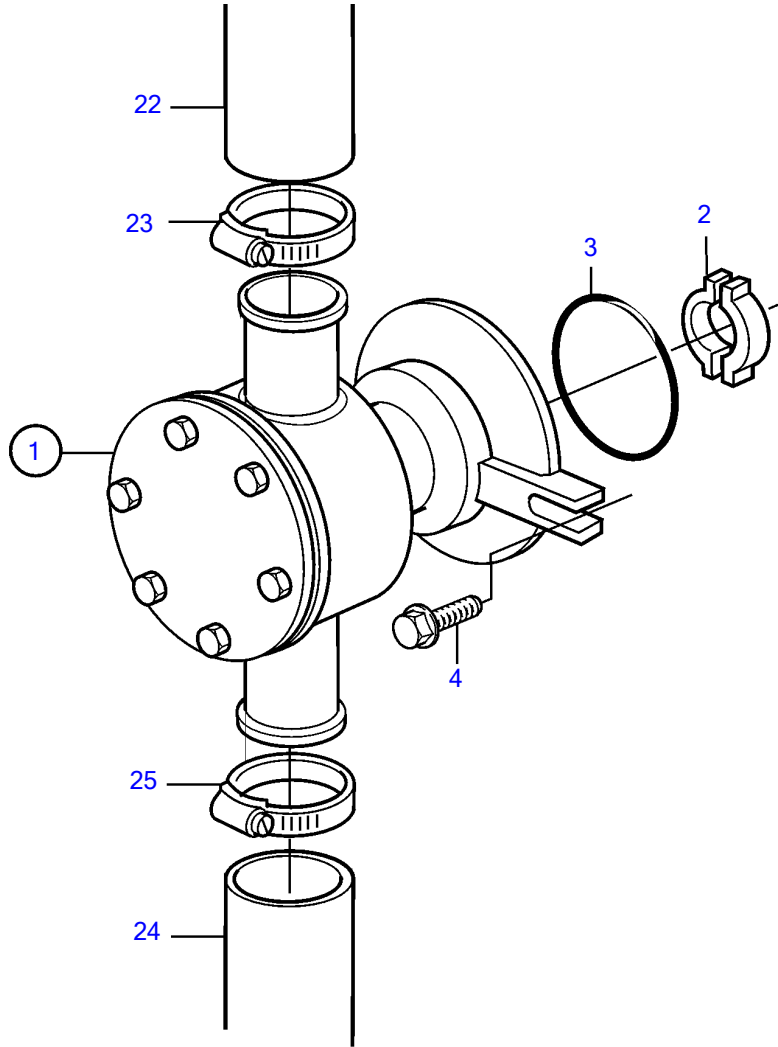

KAMD43P-A

KAMD43P-A

REF	PART NO.	QTY	DESCRIPTION	SEE SEC.	NOTES
1				3399	
	3581558	1	Sea water pump		Repl by 3583115
				3400	
	3583115	1	Sea water pump		
				3400	
2	858467	1	Companion flange		
3	968971	1	O-ring		
4	945444	2	Flange screw		
5	3580758	1	Bracket		
6	843075	1	Spacer sleeve		
7	955894	1	Washer		
8	945444	1	Flange screw		
9	961669	1	Hose clamp		
10	857045	1	Clamp		
11	843075	1	Spacer sleeve, inlet		L=16mm
12	946671	1	Flange screw		L=30mm
13	955894	1	Washer		
14	834974	1	Clamp		
15	861387	1	Bracket		
16	947760	1	Flange screw		
17	948746	1	Flange screw		(968855)
18	955893	1	Washer		
19	952640	1	Clamp		
20	846780	1	Bracket		
21	965181	1	Flange screw		
22	860997	1	Hose		Sea water pump-oil cooler.
23	943476	1	Hose clamp		
24	861738	1	Hose		Reverse gear-sea water pump.
25	961669	2	Hose clamp		
26	946544	1	Flange screw		
27	965558	1	Bracket		
28	952640	1	Clamp		
29	955893	1	Washer		
30	949278	1	Flange lock nut		
31	947760	1	Flange screw		