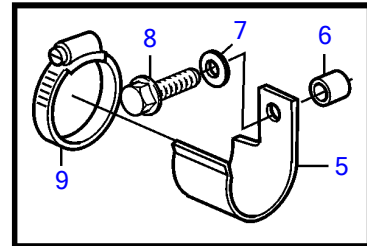

KAMD43P-A

KAMD43P-A

REF	PART NO.	QTY	DESCRIPTION	SEE SEC.	NOTES
1				3399	
	3581558	1	Sea water pump		Repl by 3583115
				3400	
	3583115	1	Sea water pump		
				3400	
2	858467	1	Companion flange		
3	968971	1	O-ring		
4	945444	2	Flange screw		
5	3580758	1	Bracket		
6	843075	1	Spacer sleeve		
7	955894	1	Washer		
8	945444	1	Flange screw		
9	961669	1	Hose clamp		
10	857045	1	Clamp		
11	843075	1	Spacer sleeve, inlet		L=16mm
12	946671	1	Flange screw		L=30mm
13	955894	1	Washer		
14	834974	1	Clamp		
15	861387	1	Bracket		
16	947760	1	Flange screw		
17	948746	1	Flange screw		(968855)
18	955893	1	Washer		
19	952640	1	Clamp		
20	846780	1	Bracket		
21	965181	1	Flange screw		
22	860997	1	Hose		Sea water pump-oil cooler.
23	943476	1	Hose clamp		
24	861738	1	Hose		Reverse gear-sea water pump.
25	961669	2	Hose clamp		
26	946544	1	Flange screw		
27	965558	1	Bracket		
28	952640	1	Clamp		
29	955893	1	Washer		
30	949278	1	Flange lock nut		
31	947760	1	Flange screw		