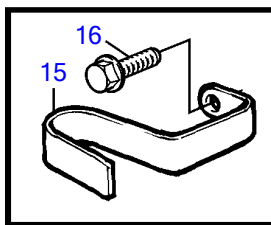

KAMD43P-A

KAMD43P-A

REF	PART NO.	QTY	DESCRIPTION	SEE SEC.	NOTES
1				3399	
	3581558	1	Sea water pump		Repl by 3583115
				3400	
	3583115	1	Sea water pump		
				3400	
2	858467	1	Companion flange		
3	968971	1	O-ring		
4	945444	2	Flange screw		
5	3580758	1	Bracket		
6	843075	1	Spacer sleeve		
7	955894	1	Washer		
8	945444	1	Flange screw		
9	961669	1	Hose clamp		
10	857045	1	Clamp		
11	843075	1	Spacer sleeve, inlet		L=16mm
12	946671	1	Flange screw		L=30mm
13	955894	1	Washer		
14	834974	1	Clamp		
15	861387	1	Bracket		
16	947760	1	Flange screw		
17	948746	1	Flange screw		(968855)
18	955893	1	Washer		
19	952640	1	Clamp		
20	846780	1	Bracket		
21	965181	1	Flange screw		
22	860997	1	Hose		Sea water pump-oil cooler.
23	943476	1	Hose clamp		
24	861738	1	Hose		Reverse gear-sea water pump.
25	961669	2	Hose clamp		
26	946544	1	Flange screw		
27	965558	1	Bracket		
28	952640	1	Clamp		
29	955893	1	Washer		
30	949278	1	Flange lock nut		
31	947760	1	Flange screw		