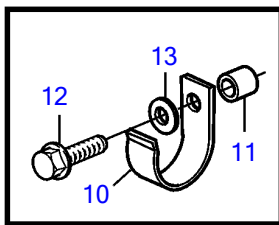

KAMD43P-A

KAMD43P-A

REF	PART NO.	QTY	DESCRIPTION	SEE SEC.	NOTES
1				3399	
	3581558	1	Sea water pump		Repl by 3583115
				3400	
	3583115	1	Sea water pump		
				3400	
2	858467	1	Companion flange		
3	968971	1	O-ring		
4	945444	2	Flange screw		
5	3580758	1	Bracket		
6	843075	1	Spacer sleeve		
7	955894	1	Washer		
8	945444	1	Flange screw		
9	961669	1	Hose clamp		
10	857045	1	Clamp		
11	843075	1	Spacer sleeve, inlet		L=16mm
12	946671	1	Flange screw		L=30mm
13	955894	1	Washer		
14	834974	1	Clamp		
15	861387	1	Bracket		
16	947760	1	Flange screw		
17	948746	1	Flange screw		(968855)
18	955893	1	Washer		
19	952640	1	Clamp		
20	846780	1	Bracket		
21	965181	1	Flange screw		
22	860997	1	Hose		Sea water pump-oil cooler.
23	943476	1	Hose clamp		
24	861738	1	Hose		Reverse gear-sea water pump.
25	961669	2	Hose clamp		
26	946544	1	Flange screw		
27	965558	1	Bracket		
28	952640	1	Clamp		
29	955893	1	Washer		
30	949278	1	Flange lock nut		
31	947760	1	Flange screw		