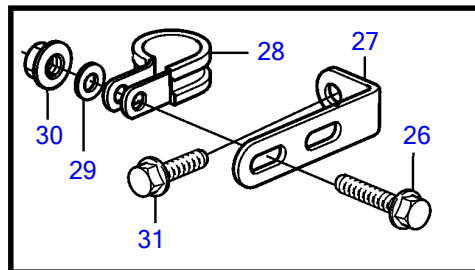

KAMD43P-A

KAMD43P-A

REF	PART NO.	QTY	DESCRIPTION	SEE SEC.	NOTES
1				3399	
	3581558	1	Sea water pump		Repl by 3583115
				3400	
	3583115	1	Sea water pump		
				3400	
2	858467	1	Companion flange		
3	968971	1	O-ring		
4	945444	2	Flange screw		
5	3580758	1	Bracket		
6	843075	1	Spacer sleeve		
7	955894	1	Washer		
8	945444	1	Flange screw		
9	961669	1	Hose clamp		
10	857045	1	Clamp		
11	843075	1	Spacer sleeve, inlet		L=16mm
12	946671	1	Flange screw		L=30mm
13	955894	1	Washer		
14	834974	1	Clamp		
15	861387	1	Bracket		
16	947760	1	Flange screw		
17	948746	1	Flange screw		(968855)
18	955893	1	Washer		
19	952640	1	Clamp		
20	846780	1	Bracket		
21	965181	1	Flange screw		
22	860997	1	Hose		Sea water pump-oil cooler.
23	943476	1	Hose clamp		
24	861738	1	Hose		Reverse gear-sea water pump.
25	961669	2	Hose clamp		
26	946544	1	Flange screw		
27	965558	1	Bracket		
28	952640	1	Clamp		
29	955893	1	Washer		
30	949278	1	Flange lock nut		
31	947760	1	Flange screw		