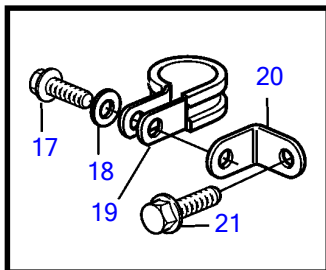

KAMD43P-A

KAMD43P-A

REF	PART NO.	QTY	DESCRIPTION	SEE SEC.	NOTES
1				3399	
	3581558	1	Sea water pump		Repl by 3583115
				3400	
	3583115	1	Sea water pump		
				3400	
2	858467	1	Companion flange		
3	968971	1	O-ring		
4	945444	2	Flange screw		
5	3580758	1	Bracket		
6	843075	1	Spacer sleeve		
7	955894	1	Washer		
8	945444	1	Flange screw		
9	961669	1	Hose clamp		
10	857045	1	Clamp		
11	843075	1	Spacer sleeve, inlet		L=16mm
12	946671	1	Flange screw		L=30mm
13	955894	1	Washer		
14	834974	1	Clamp		
15	861387	1	Bracket		
16	947760	1	Flange screw		
17	948746	1	Flange screw		(968855)
18	955893	1	Washer		
19	952640	1	Clamp		
20	846780	1	Bracket		
21	965181	1	Flange screw		
22	860997	1	Hose		Sea water pump-oil cooler.
23	943476	1	Hose clamp		
24	861738	1	Hose		Reverse gear-sea water pump.
25	961669	2	Hose clamp		
26	946544	1	Flange screw		
27	965558	1	Bracket		
28	952640	1	Clamp		
29	955893	1	Washer		
30	949278	1	Flange lock nut		
31	947760	1	Flange screw		