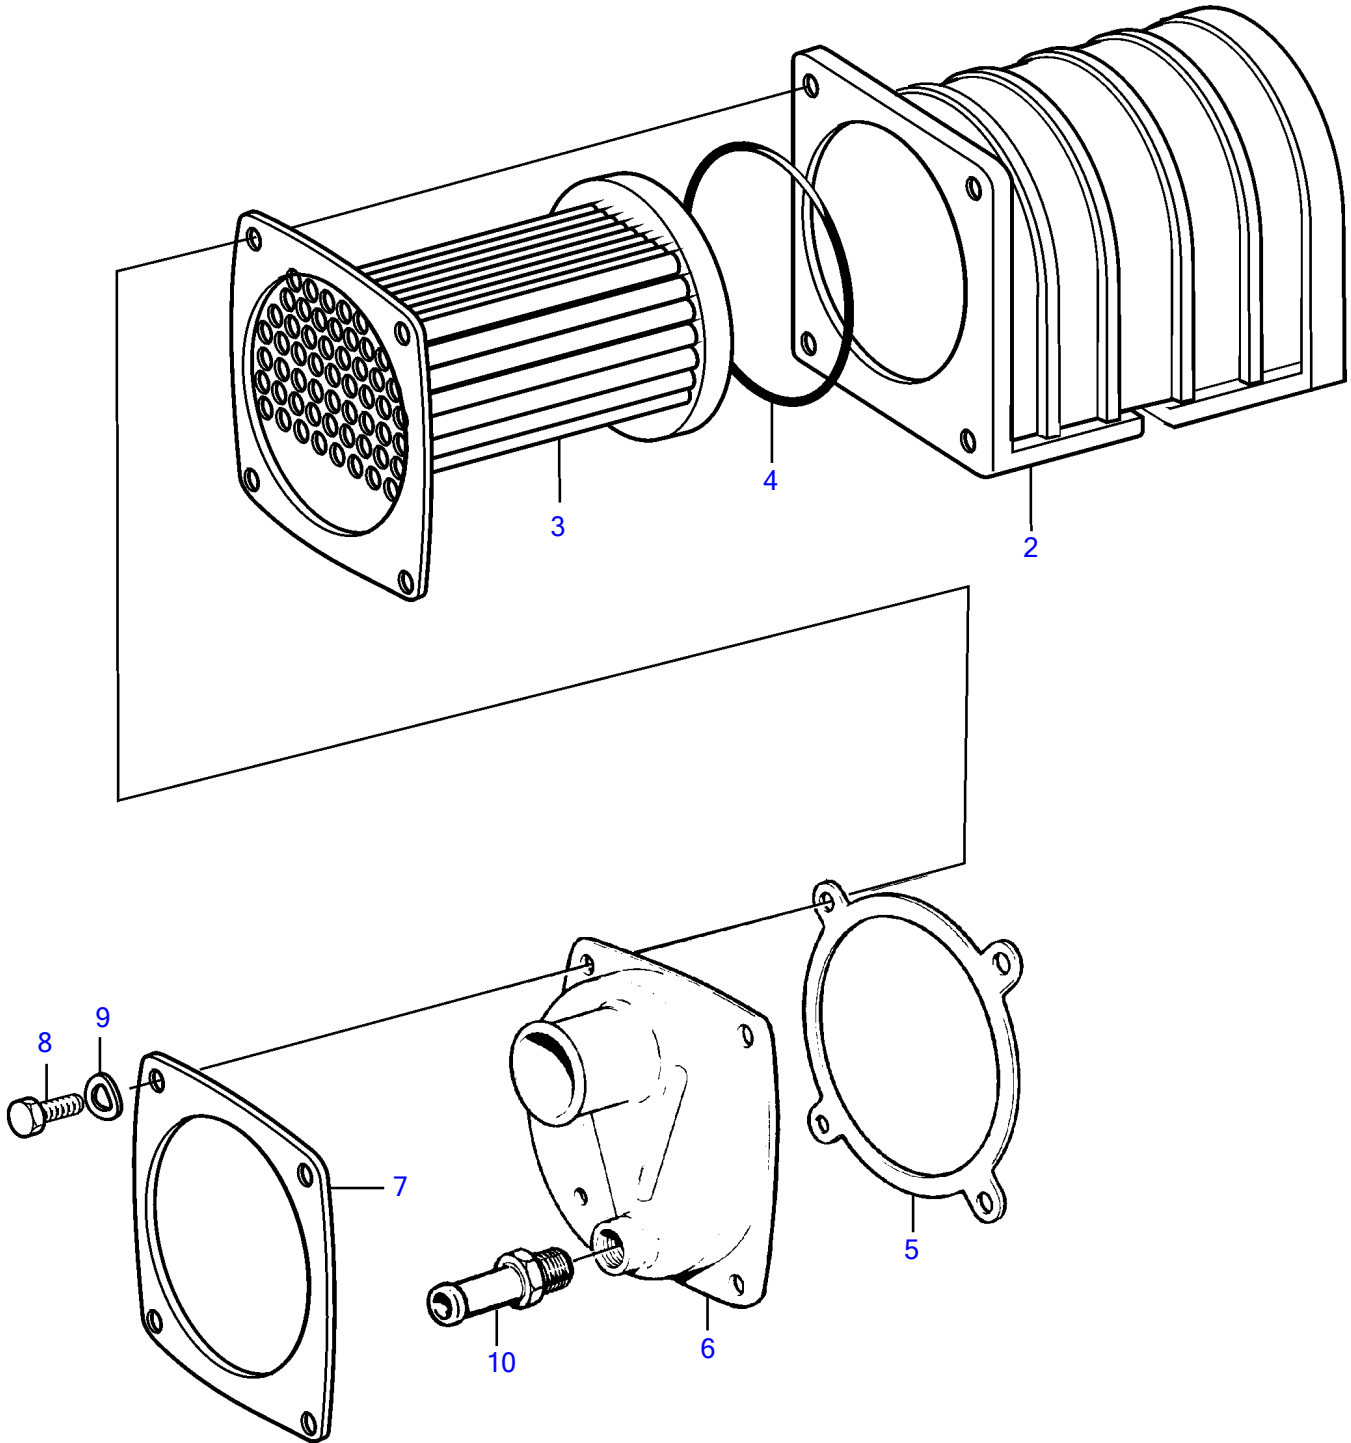

TAMD42WJ-A

1

TAMD42WJ-A

| REF | PART NO. | QTY | DESCRIPTION     |
|-----|----------|-----|-----------------|
| 1   | 860635   | 1   | Oil cooler      |
| 2   |          | 1   | • Housing       |
| 3   | 860636   | 1   | • Insert        |
| 4   | 948981   | 1   | • O-ring        |
| 5   | 842597   | 1   | • Gasket        |
| 6   | 842602   | 1   | • End cover     |
| 7   | 842596   | 1   | • Flange        |
| 8   | 955297   | 4   | • Hexagon screw |
| 9   | 941907   | 4   | • Spring washer |
| 10  | 949918   | 1   | Shut-off cock   |