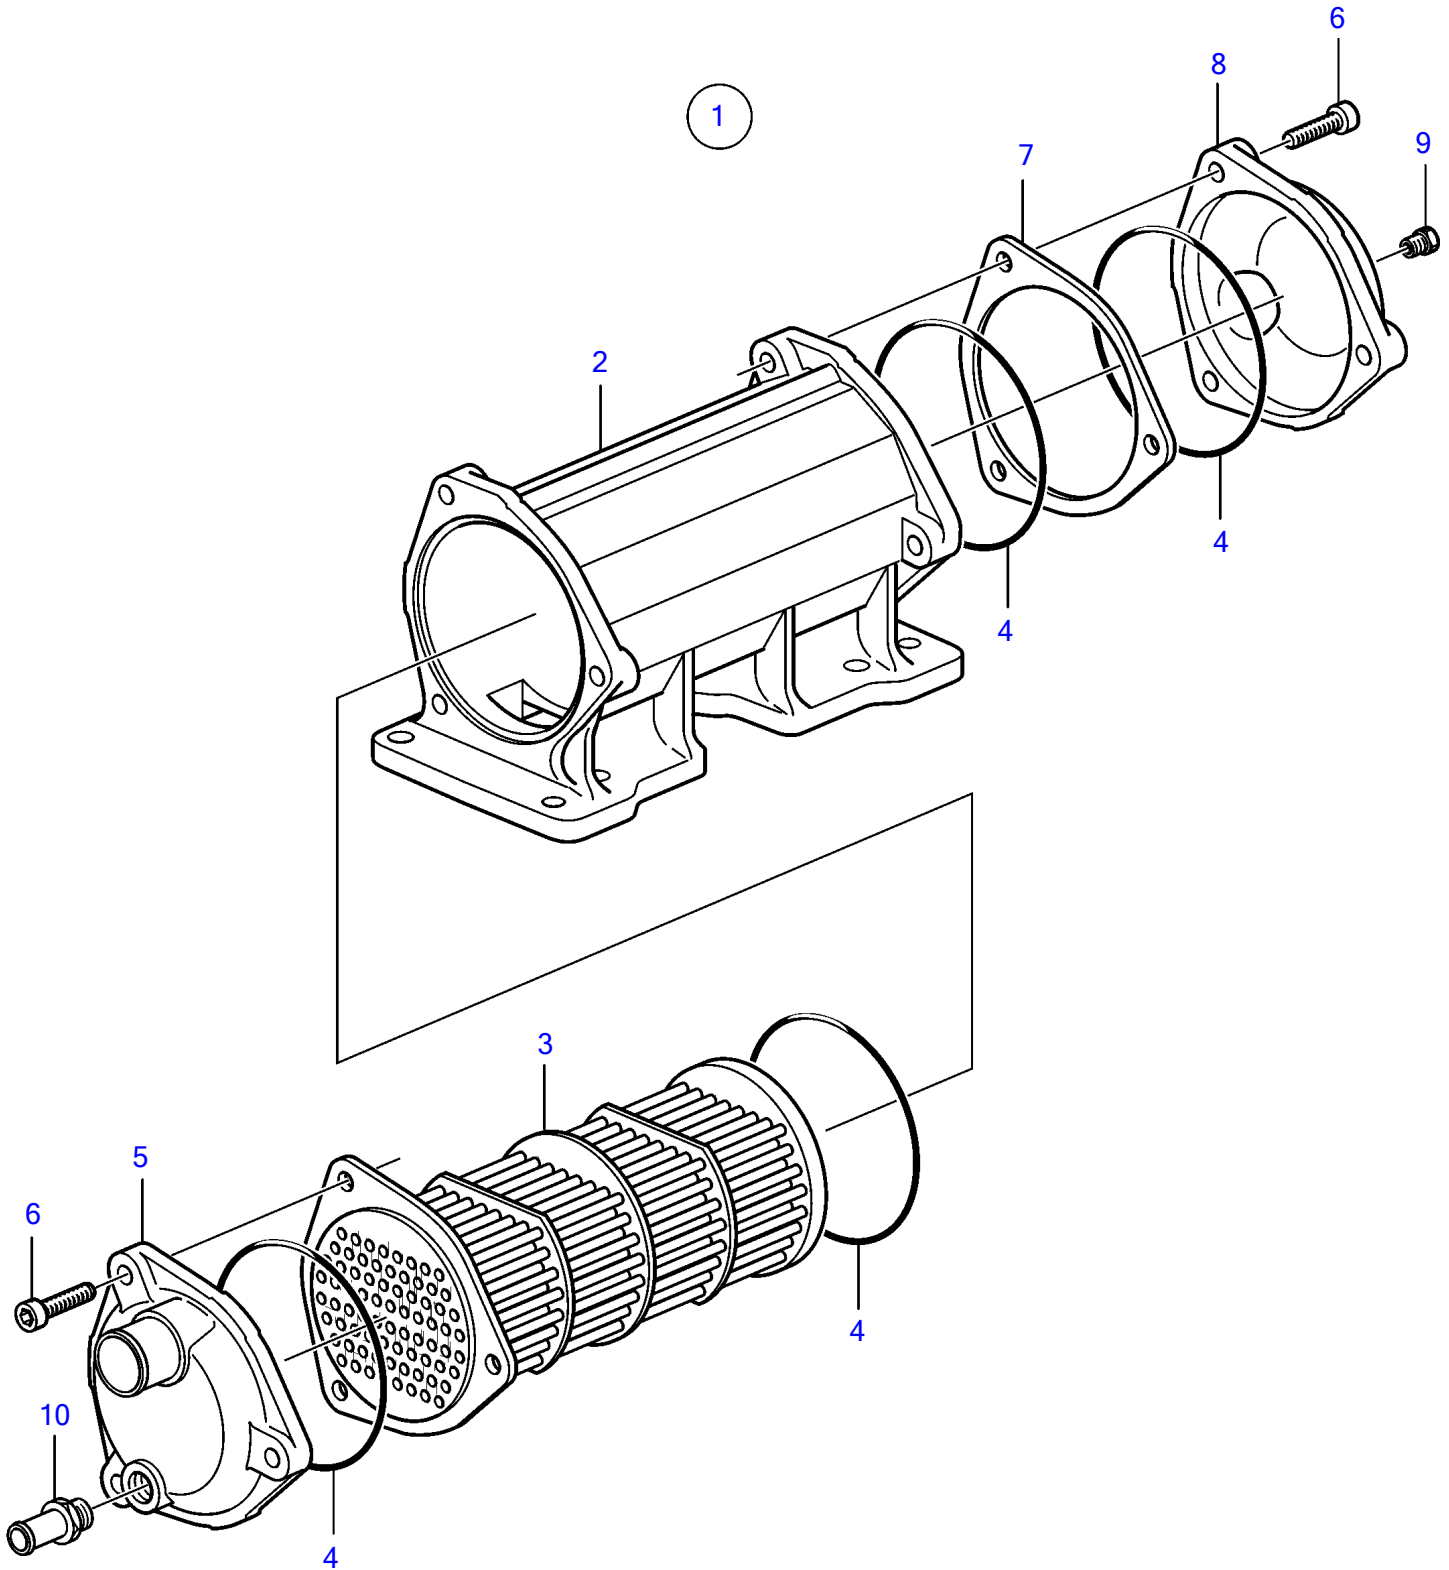

KAD43P-A

18289

KAD43P-A

REF	PART NO.	QTY	DESCRIPTION
1	861600	1	Oil cooler
2		1	• Housing
3	3580868	1	• Insert
4	3581070	4	• O-ring
5	3580867	1	• End plate
6	959224	6	• Hex. socket screw
7	3580870	1	• Washer
8	3580866	1	• End plate
10	860819	1	Hose nipple