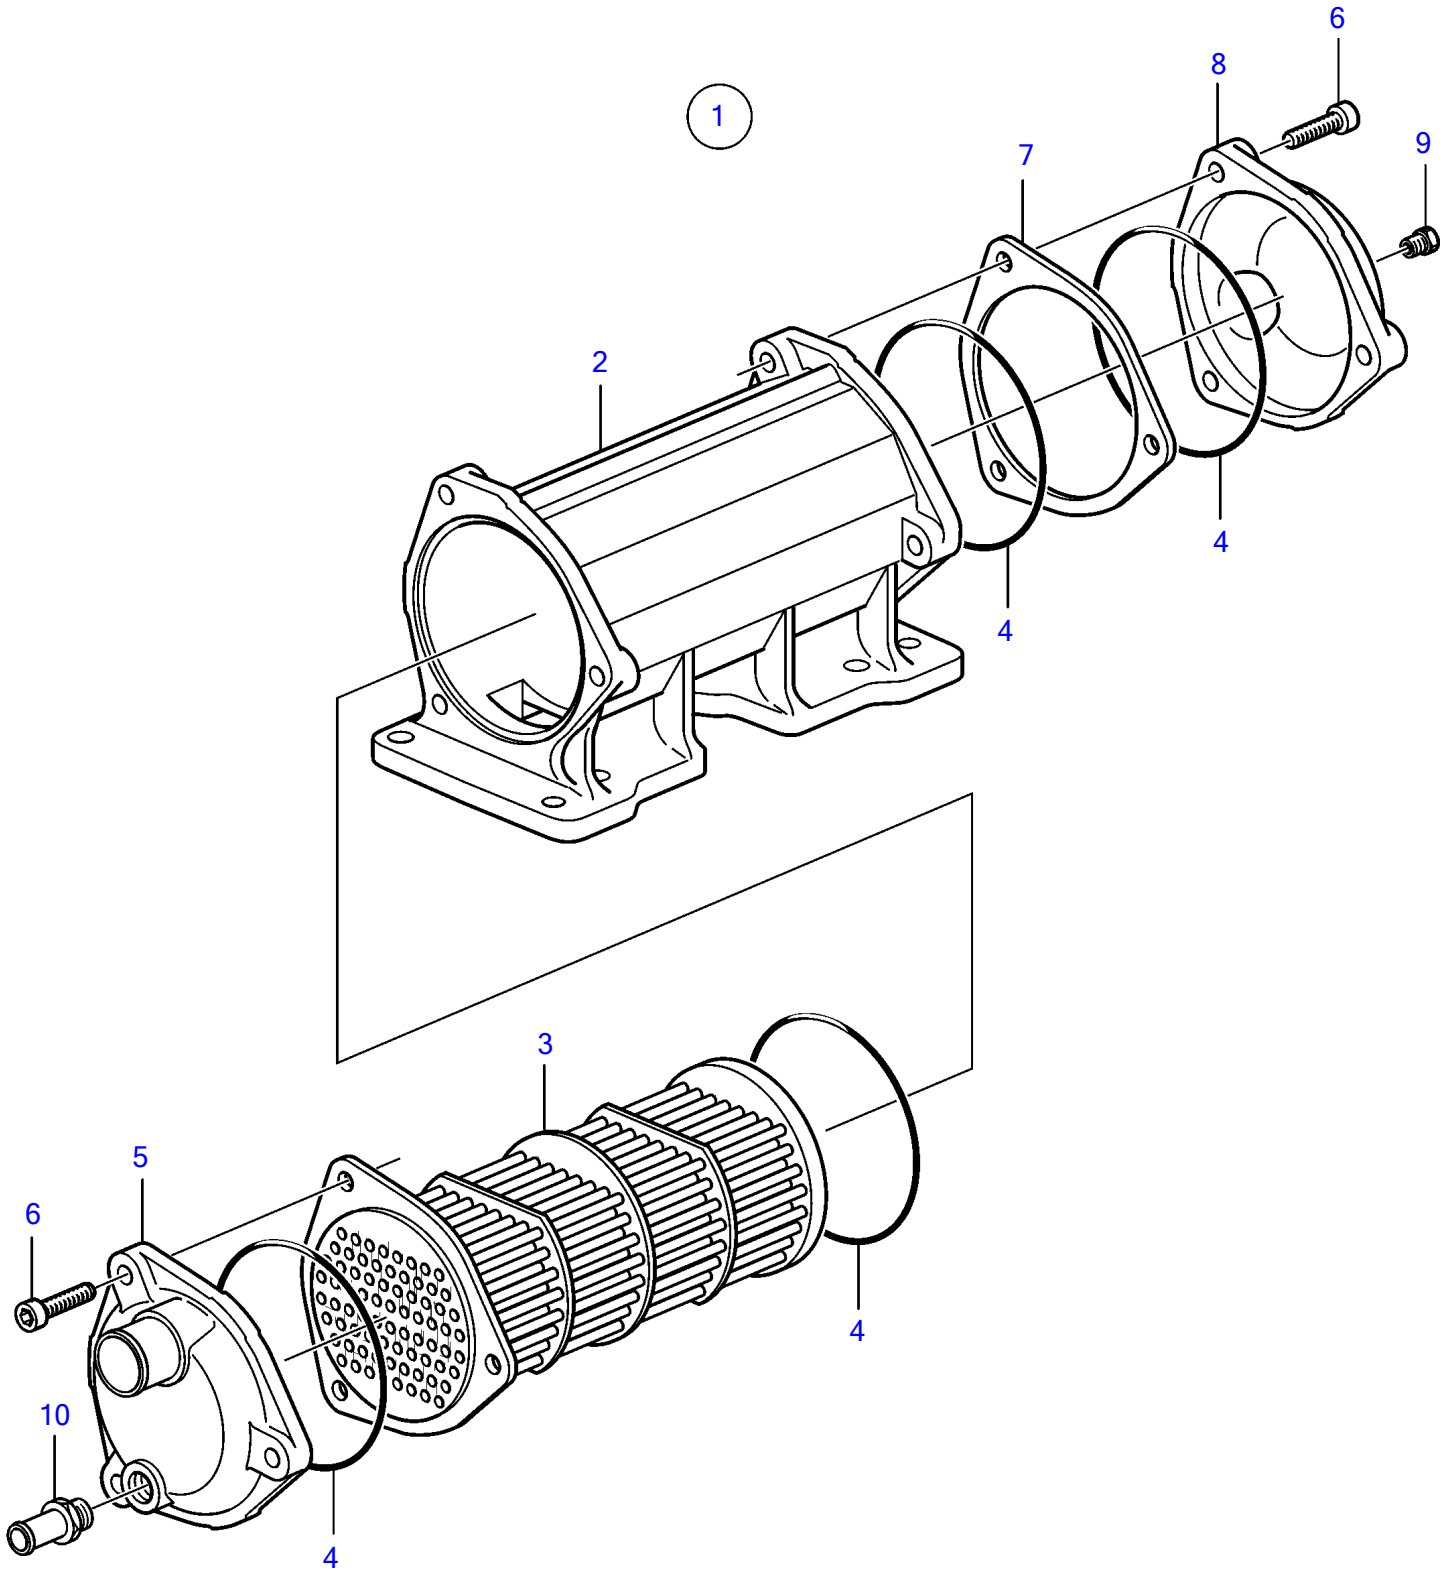

KAD43P-A

18289

KAD43P-A

REF	PART NO.	QTY	DESCRIPTION
1	861600	1	Oil cooler
2		1	• Housing
3	3580868	1	• Insert
4	3581070	4	• O-ring
5	3580867	1	• End plate
6	959224	6	• Hex. socket screw
7	3580870	1	• Washer
8	3580866	1	• End plate
10	860819	1	Hose nipple