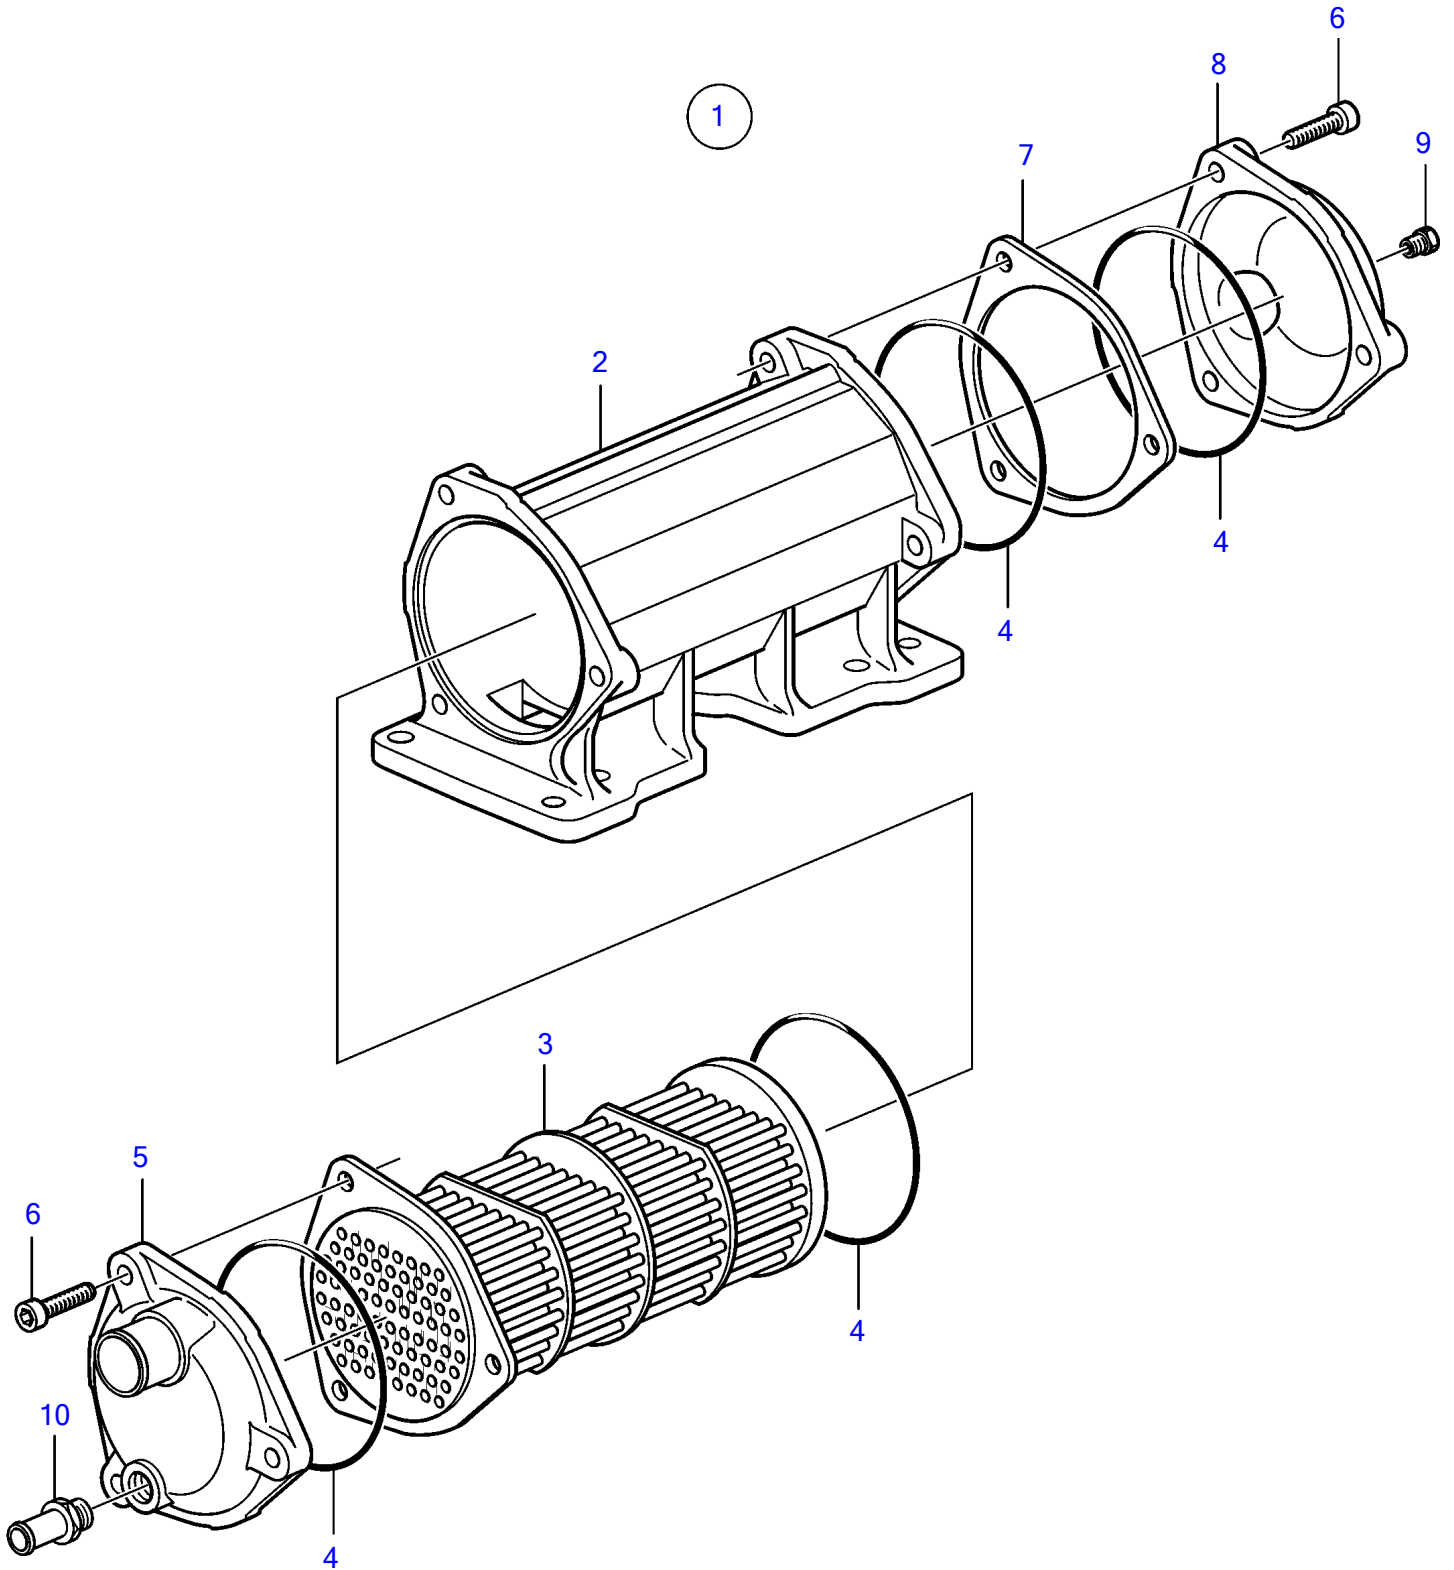

KAD43P-A

18289

KAD43P-A

REF	PART NO.	QTY	DESCRIPTION
1	861600	1	Oil cooler
2		1	• Housing
3	3580868	1	• Insert
4	3581070	4	• O-ring
5	3580867	1	• End plate
6	959224	6	• Hex. socket screw
7	3580870	1	• Washer
8	3580866	1	• End plate
10	860819	1	Hose nipple