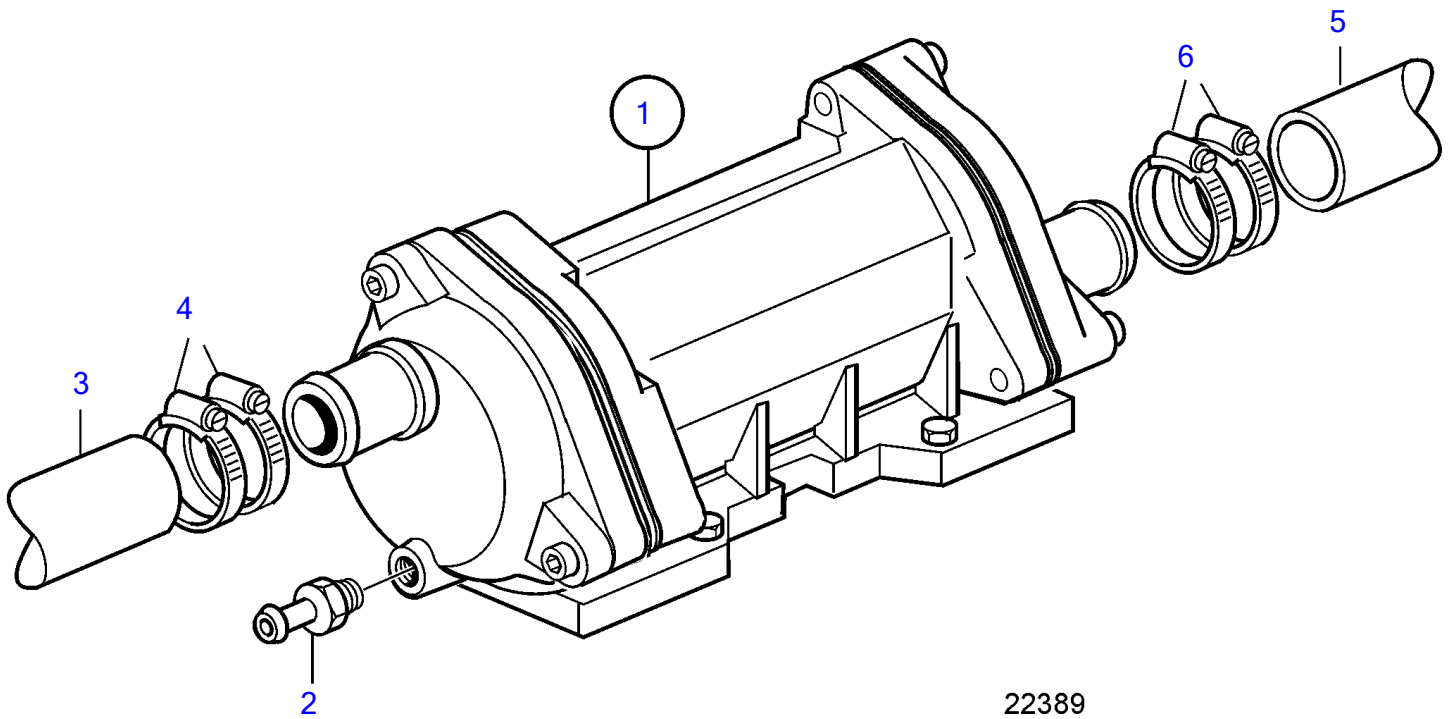

TAMD42WJ-A

22389

TAMD42WJ-A

REF	PART NO.	QTY	DESCRIPTION	SEE SEC.	NOTES
1	861601	1	Oil cooler		
			.		
			.	2749	
2	860819	1	Hose nipple		
3	860404	1	Hose		After cooler-oil cooler.
4	943475	1	Hose clamp		
5	860997	1	Hose		Sea water pump-oil cooler.
6	943475	1	Hose clamp		