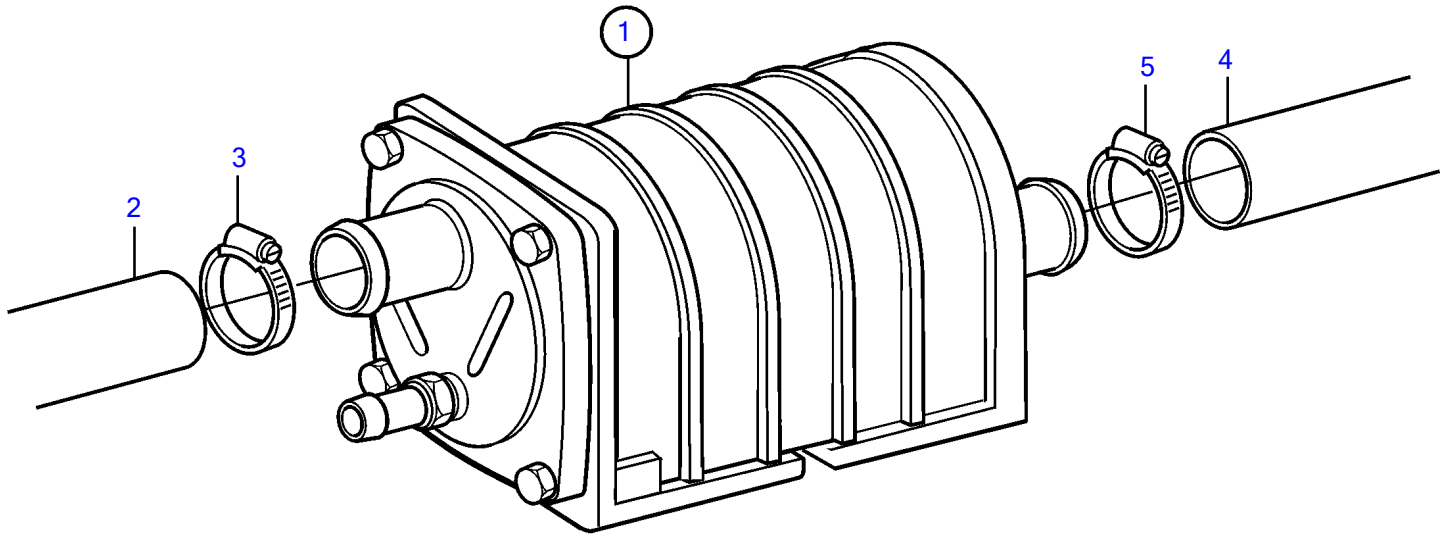

TAMD42WJ-A

18608

TAMD42WJ-A

REF	PART NO.	QTY	DESCRIPTION	SEE SEC.	NOTES
1	860635	1	Oil cooler		Replaced by 1pc oilcooler 861601 and 1pc nipple 860819.
			.		
			.	4965	
2	860404	1	Hose		After cooler-oil cooler.
3	943475	1	Hose clamp		
4	860997	1	Hose		Sea water pump-oil cooler.
5	943475	1	Hose clamp		