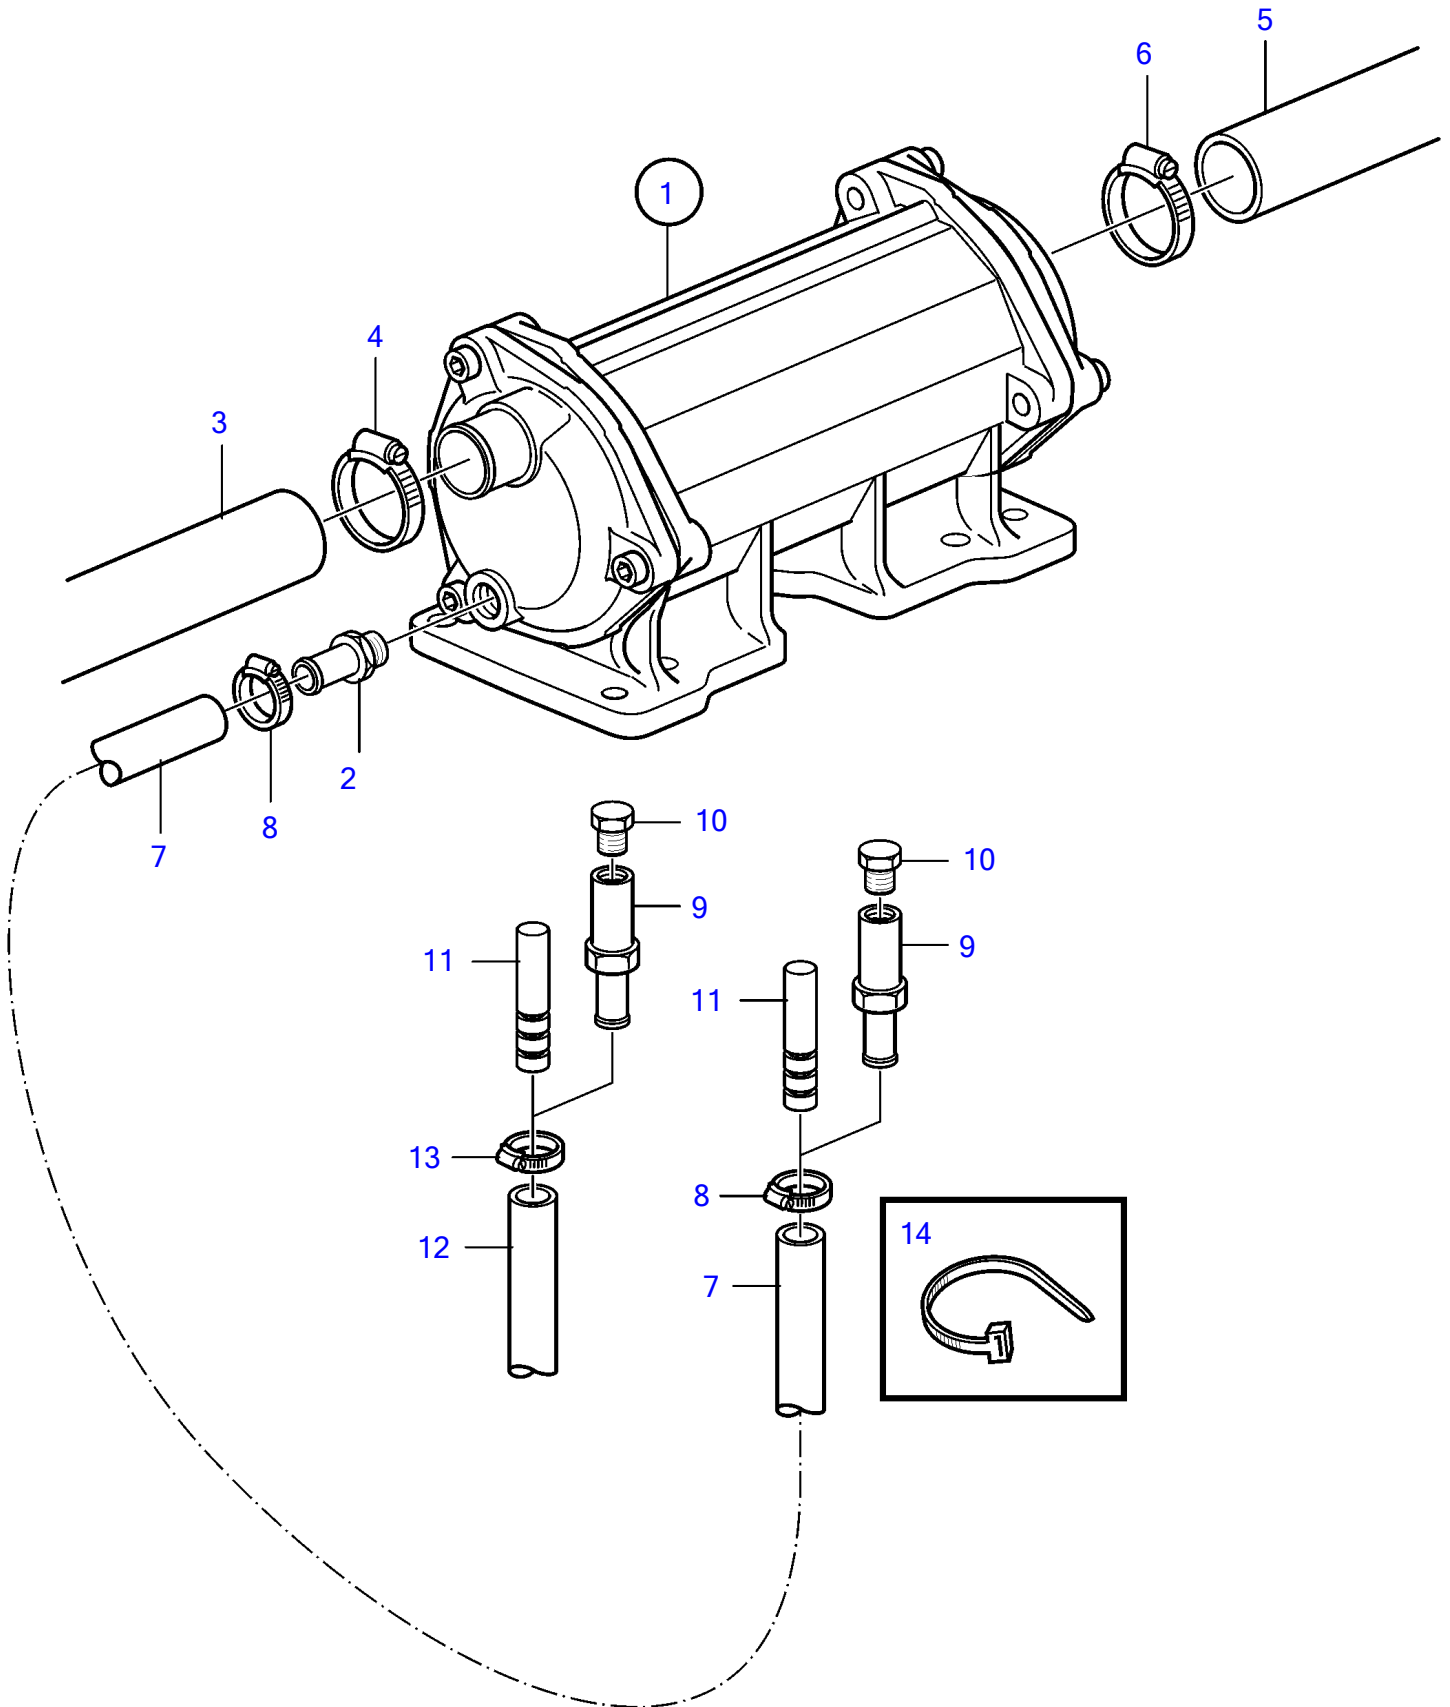

, KAMD300-A

18609

, KAMD300-A

REF	PART NO.	QTY	DESCRIPTION	SEE SEC.	NOTES
1	861757	1	Oil cooler		
				2749	
2	860819	2	Hose nipple		
3	861340	1	Hose		Oil cooler - heat exchanger.
4	943477	1	Hose clamp		
5	861337	1	Hose		After cooler-oil cooler.
6	943477	1	Hose clamp		
7	952967	X	Hose		L=900mm
8	943471	2	Hose clamp		
11	3582636	2	Plug		
12	952967	X	Hose		
13	943471	1	Hose clamp		
14	948616	X	Cable tie		