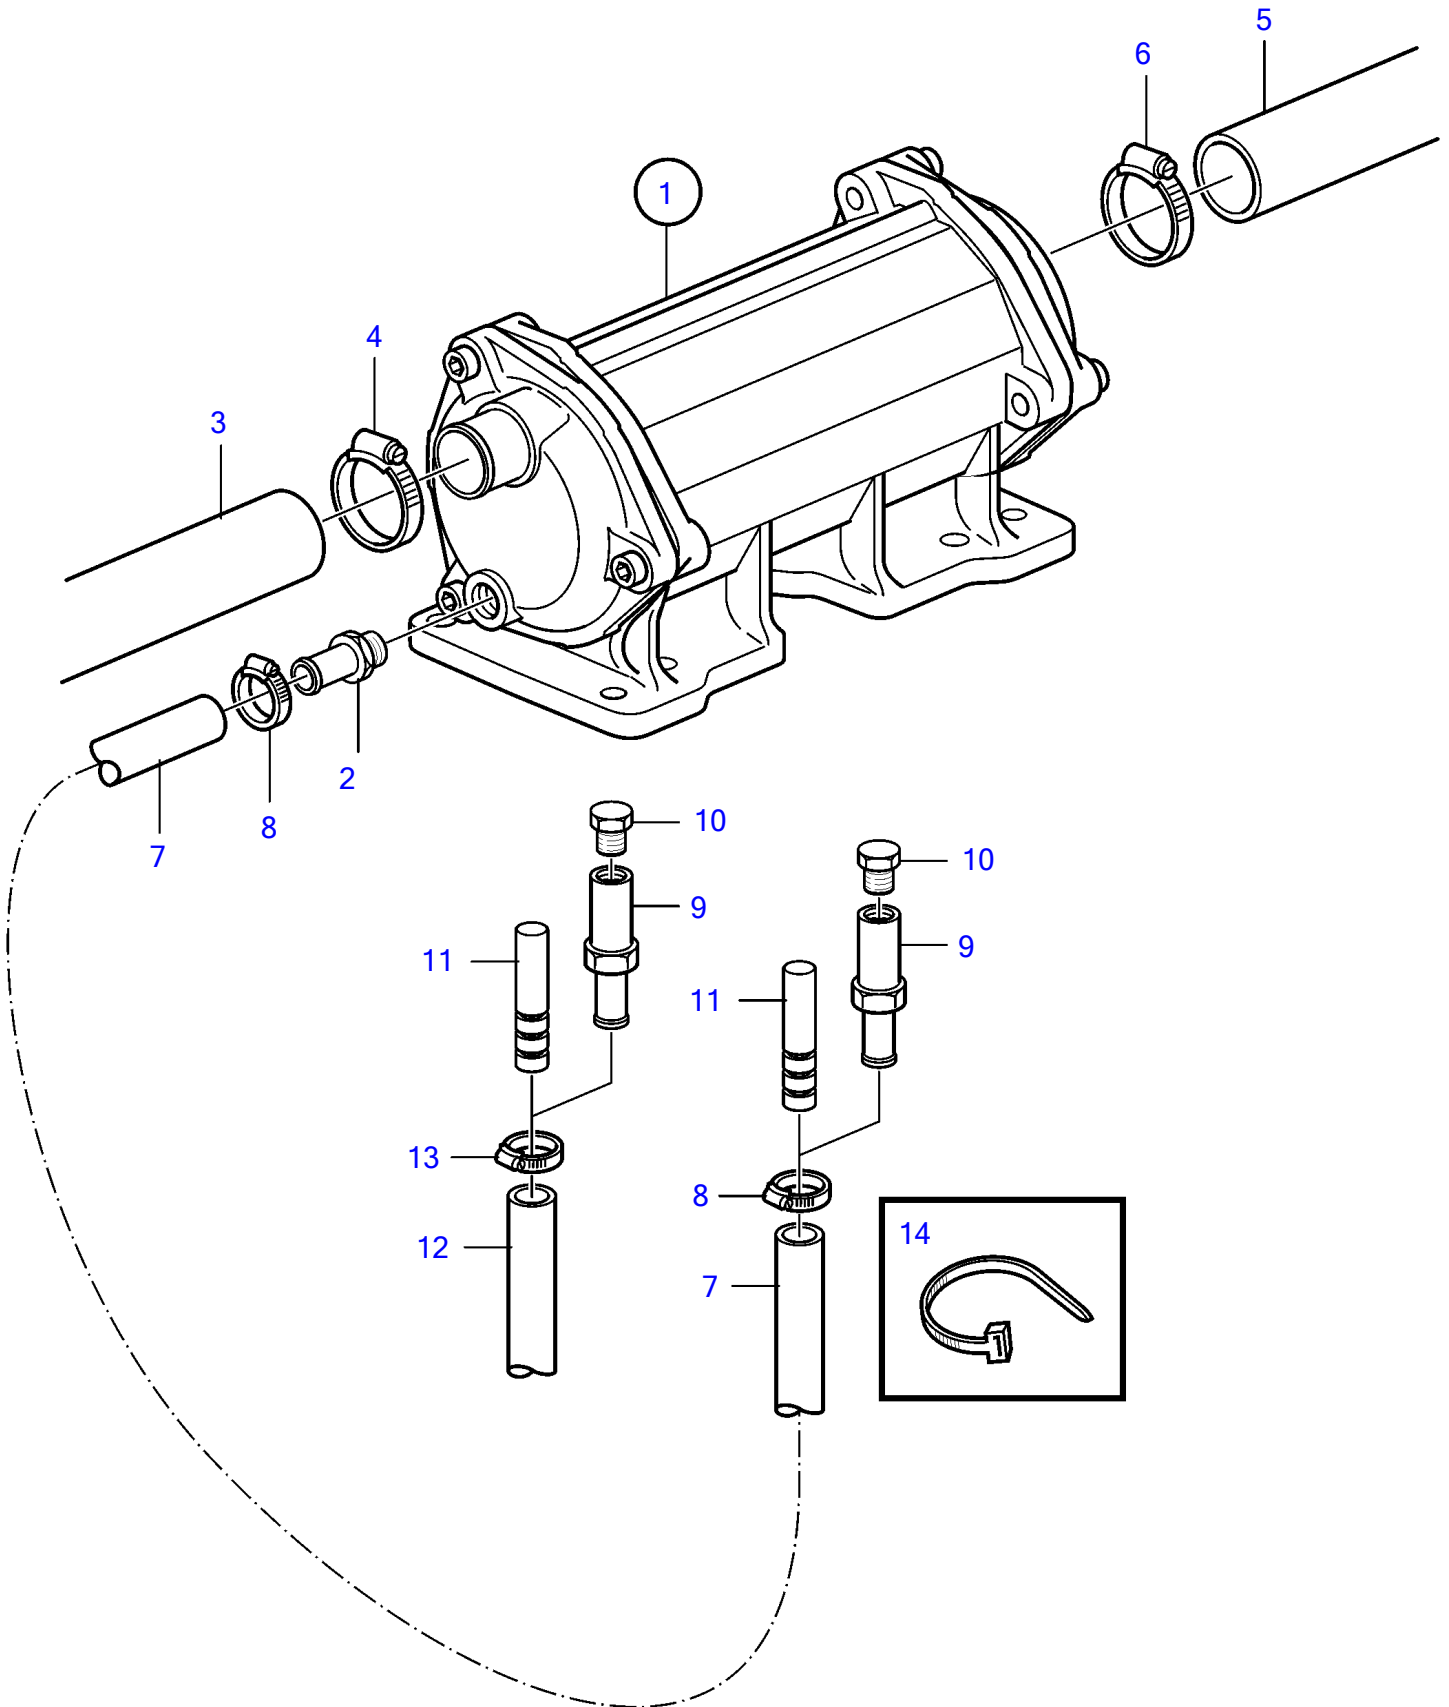

KAD43P-A, KAMD43P-A

18609

## KAD43P-A, KAMD43P-A

REF	PART NO.	QTY	DESCRIPTION	SEE SEC.	NOTES
1	861601	1	Oil cooler		
			.		
			.	2749	
2	860819	2	Hose nipple		
3	860404	1	Hose		After cooler-oil cooler.
4	943475	1	Hose clamp		
5	860997	1	Hose		Sea water pump-oil cooler., KAMD43P-A
	861018	1	Hose		Sea water filter-oil cooler., KAD43P-A
6	943475	1	Hose clamp		
7	952967	X	Hose		L=900mm
8	943471	2	Hose clamp		
9	861309	2	Hose nipple		Early type
10	479979	2	Plug		Early type
11	3582636	2	Plug		Late type
12	952967	X	Hose		
13	943471	1	Hose clamp		
14	948616	X	Cable tie		