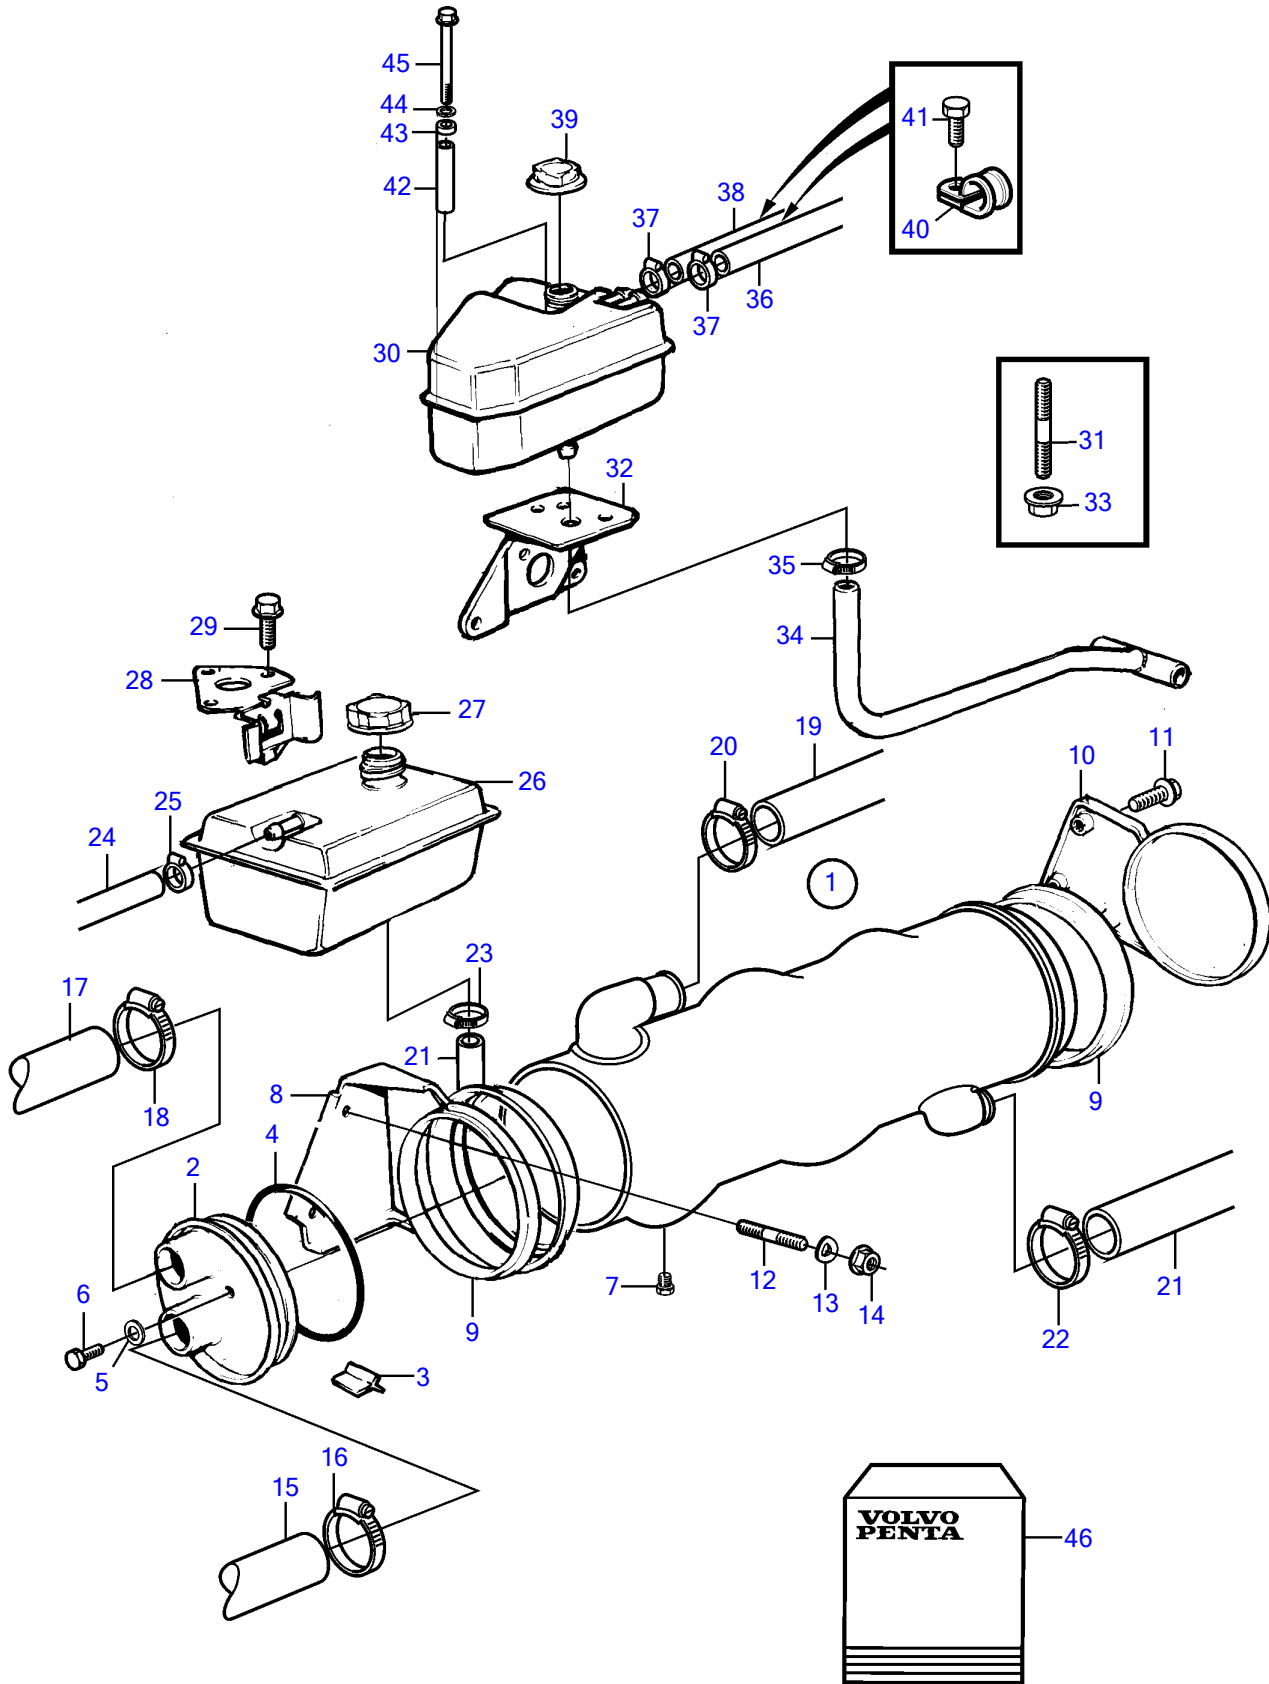

TAMD42WJ-A

TAMD42WJ-A

REF	PART NO.	QTY	DESCRIPTION	SEE SEC.	NOTES
1	3586705	1	Heat exchanger		(861082)
2	861308	1	• Cardboard tube		
3	860127	3	• Sealing strip		
4	925027	1	• O-ring		
5	964106	1	• Gasket		
6	963567	1	• Hexagon screw		
7	861551	1	• Plug		
8	3580719	1	Bracket		
9	838733	2	Adapter		
10	3580717	1	Bracket		
11	965185	3	Flange screw		
12	953003	1	Stud		L=130mm
	953007	1	Stud		L=150mm
13	941908	2	Spring washer		
14	971095	2	Flange nut		
15	860645	1	Hose		Heat exchanger-after cooler.
16	943475	1	Hose clamp		
17	860828	1	Hose		Heat exchanger-exhaust riser.
18	943475	1	Hose clamp		
19	861110	1	Hose		Thermostat housing-heat exchanger.
20	943477	1	Hose clamp		
21	861113	1	Hose		Heat exchanger-expansion tank-water pump.
22	943477	1	Hose clamp		
23	943474	1	Hose clamp		
24	942700	X	Hose		Expansion tank-Turbo.
25	945652	1	Hose clamp		
26	861105	1	Expansion tank		For earlier version of expansion tank.
			• Bulletin P-18-4-4	P-18-4-4-EN	Coolant Recommendations for Gas Engines
			• Bulletin p-26-1-7	p-26-1-7-EN	Coolant Capacity, FWC Gas Engines
27	1674083	1	Pressure cap		(1357775)
28	3582348	1	Bracket		(861108)
29	967949	3	Flange screw		(965175)
30	3580941	1	Expansion tank		For later version of expansion tank.
31	953003	1	Stud		
	953005	1	Stud		
	980835	1	Stud		
32	3581039	1	Bracket		
33	971095	3	Flange nut		
34	3581098	1	Hose		Heat exchanger-expansion tank-water pump.
35	943474	1	Hose clamp		
36	942700	X	Hose		Expansion tank-thermostat housing., L=660mm
37	945652	2	Hose clamp		
38	942700	X	Hose		Expansion tank-Turbo., L=580mm
39	1674083	1	Pressure cap		
40	967949	2	Flange screw		(965175)
41	952627	2	Clamp		
42	3581032	1	Spacer sleeve		
43	3285120	1	Grommet		
44	976944	1	Washer		(966674)
45	968999	1	Flange screw		
46	3581197	1	Conversion kit		
			• Bulletin 51-14	51-14-EN	Conversion kits for for larger expansion tank 31/41/42-engines

7738870-26-1948

18653

Upd:2012-02-13