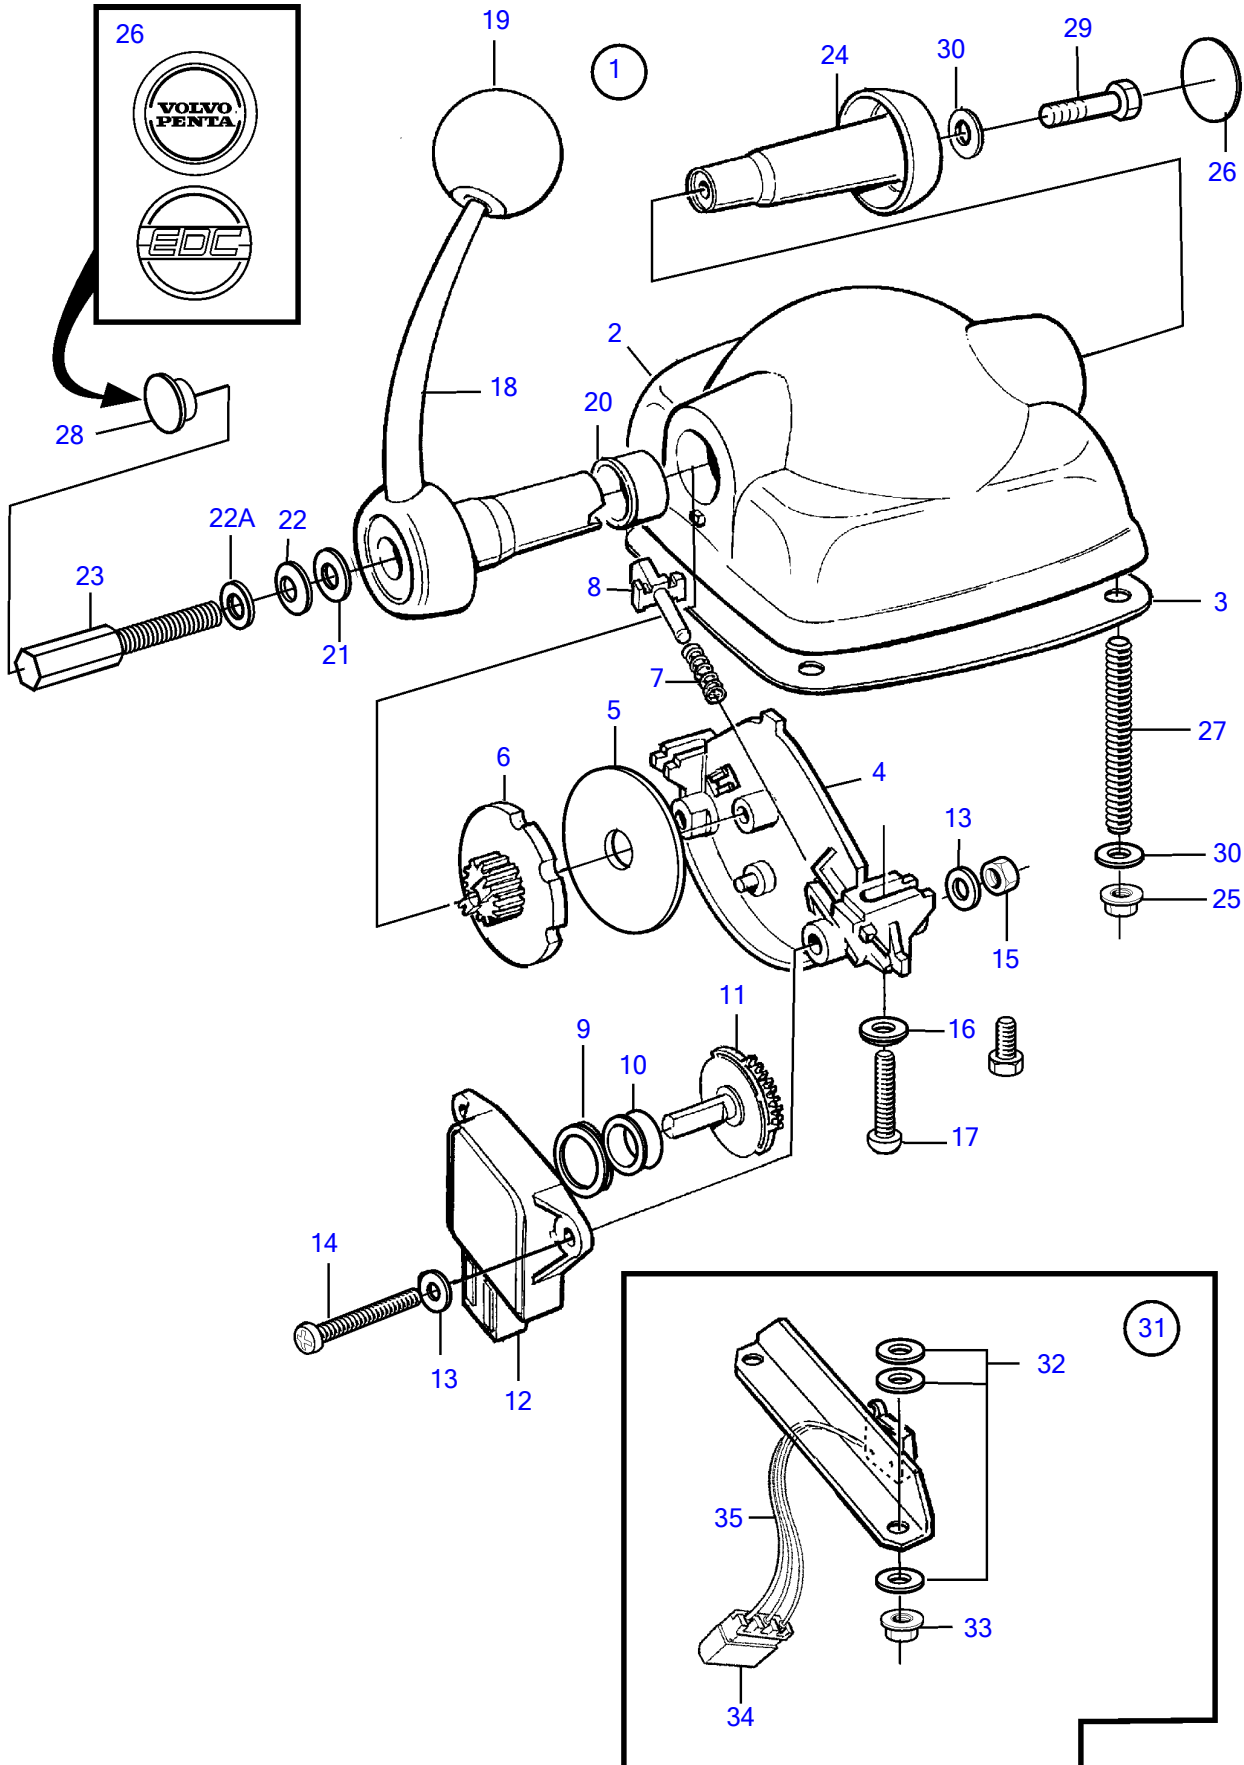

KAD44P-A, KAD44P-B, KAD44P-C, KAMD44P-A, KAMD44P-B, KAMD44P-C, , KAMD300-A

KAD44P-A, KAD44P-B, KAD44P-C, KAMD44P-A, KAMD44P-B, KAMD44P-C, , KAMD300-A

| REF | PART NO. | QTY | DESCRIPTION | NOTES |
|-----|-----------|-----|-------------------|-------------------------------------|
| 1 | 874734 | 1 | Control | For single installation., (1140657) |
| 2 | | 1 | • Housing | |
| 3 | 3581674 | 1 | • Gasket | |
| 4 | | 1 | • Plate | |
| 5 | 3581666 | 1 | • Friction washer | |
| 6 | | 1 | • Disc | |
| 7 | | 1 | • Spring | |
| 8 | | 1 | • Guide lug | |
| 9 | | 1 | • Spacer ring | |
| 10 | 3581676 | 1 | • Ring | |
| 11 | (3581668) | 1 | • Gear | Obsolete part |
| 12 | 1336385 | 1 | • Potentiometer | |
| 13 | | 4 | • Washer | |
| 14 | 3581678 | 2 | • Screw | |
| 15 | 3581680 | 2 | • Nut | |
| 16 | | 2 | • Washer | |
| 17 | 3581681 | 2 | • Screw | |
| 18 | | 1 | • Shift lever | |
| 19 | 3581675 | 1 | • Ball | |
| 20 | (3581673) | 1 | • Bearing | Obsolete part |
| 21 | | 1 | • Washer | |
| 22 | | 1 | • Disc spring | |
| 22A | | 1 | • Washer | |
| 23 | | 1 | • Adjusting screw | |
| 24 | 3581687 | 1 | • Plug | |
| 25 | 3581686 | 4 | • Nut | |
| 26 | 3584000 | 1 | • Decal | Volvo Penta |
| | 3581669 | 1 | • Decal | EDC |
| 27 | | 4 | • Stud | |
| 28 | 3582830 | 1 | • Plug | |
| 29 | | 1 | • Screw | |
| 30 | | 5 | • Washer | |
| 31 | 873870 | 1 | Microswitch | |
| 32 | | 6 | • Washer | |
| 33 | | 2 | • Nut | |
| 34 | | X | • Insulator | See group 30 |
| 35 | | X | • Cable | See group 30 |