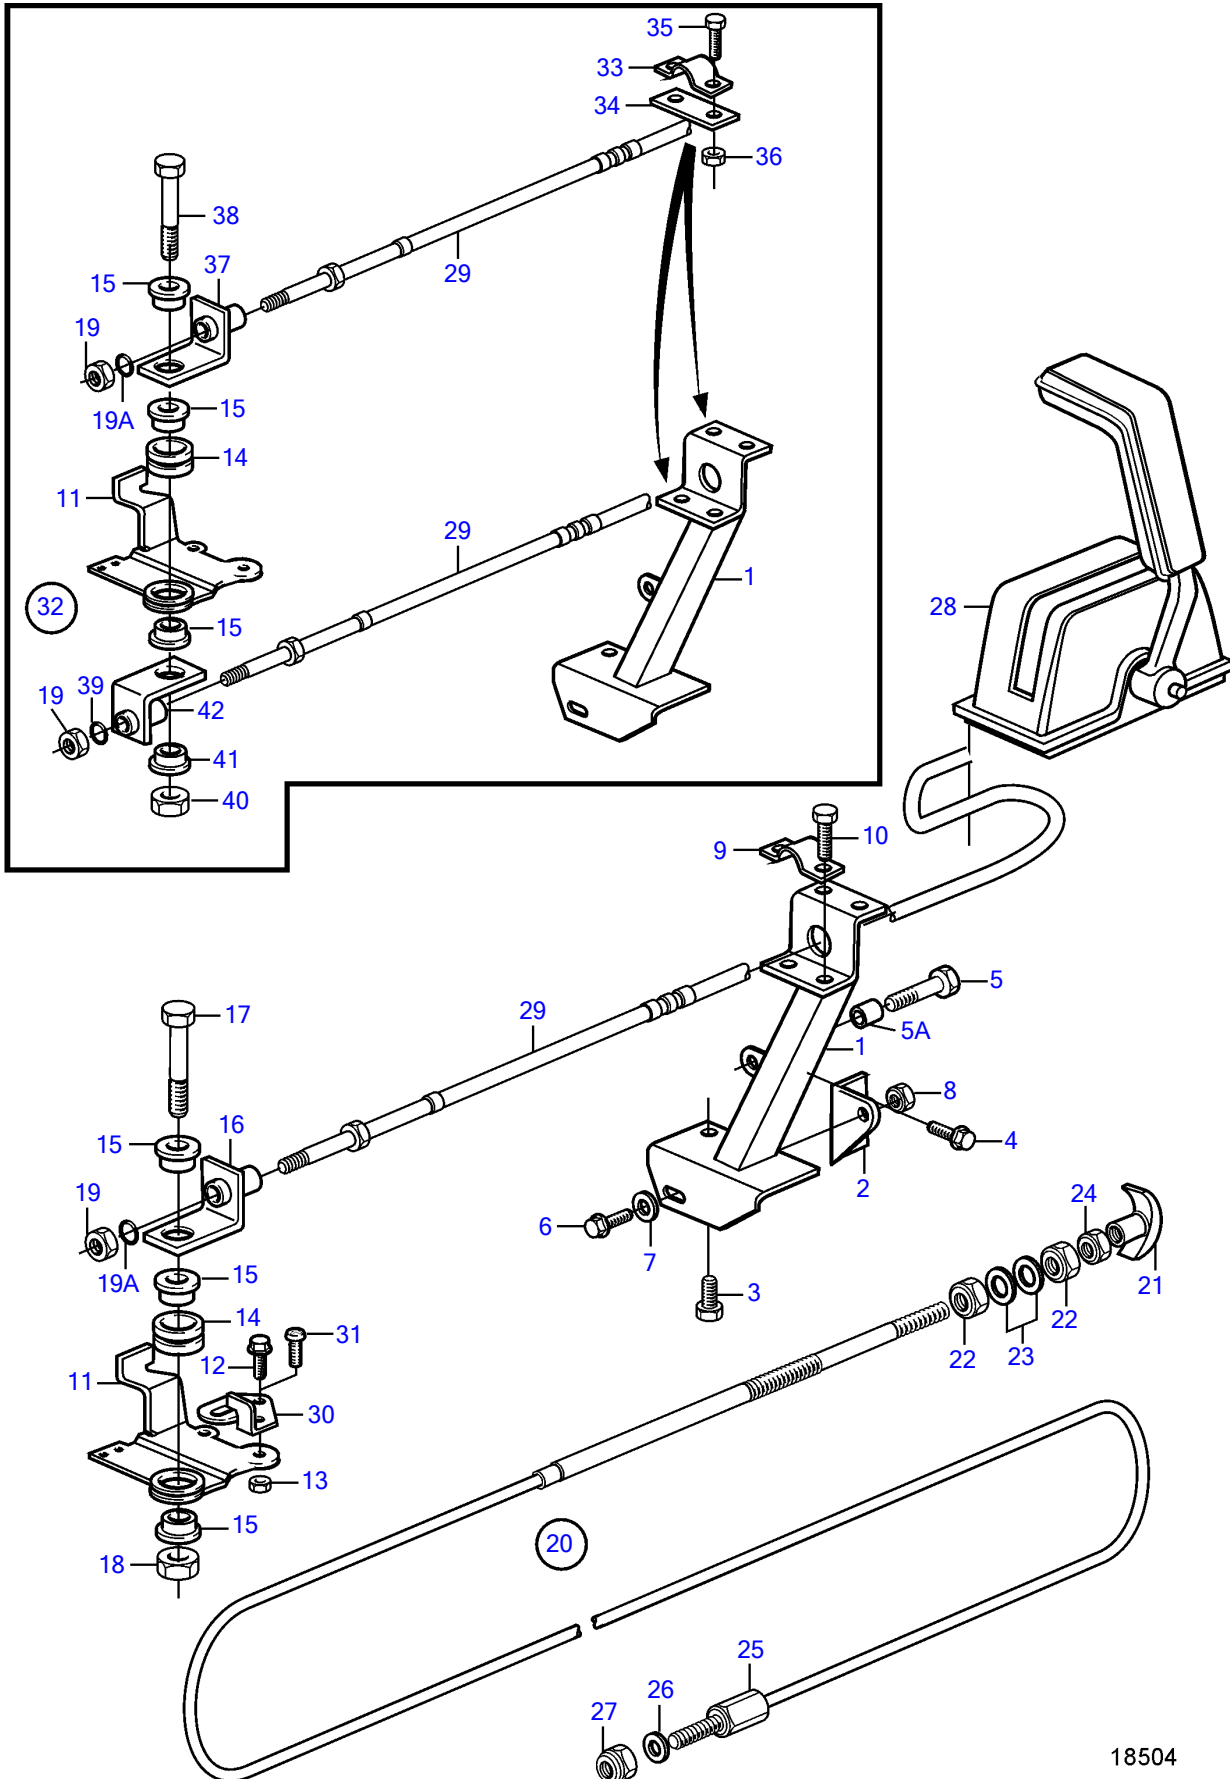

TAMD42WJ-A, KAD43P-A, KAMD43P-A

TAMD42WJ-A, KAD43P-A, KAMD43P-A

REF	PART NO.	QTY	DESCRIPTION	SEE SEC.	NOTES
1	838783	1	Bracket		
2	838753	1	Bracket		
3	946471	1	Flange screw		L=16mm
	946441	1	Flange screw		L=20mm
4	946440	2	Flange screw		
5	947542	1	Flange screw		
5A		1	Spacer sleeve		
6	945444	1	Flange screw		
7	191172	1	Washer		
8	948645	1	Flange lock nut		
9	21471054	1	Bracket		
10	969407	2	6 point socket screw		(956078)
11	(858261)	1	Lever		Obsolete part
12	946544	1	Flange screw		
13	949278	1	Flange lock nut		
14	843109	1	Bushing		
15	843105	3	Spacer washer		
16	843107	1	Anchorage		
17	955274	1	Hexagon screw		
18	949278	1	Flange lock nut		
19	951674	1	Lock nut		
19A	955971	1	O-ring		
20	(818478)	1	Push pull control		L=3,3mm, Obsolete part
	(818470)	1	Push pull control		L=6,9mm, Obsolete part
21	(829241)	1	• Handle		Obsolete part
22	955857	2	• Hexagon nut		
23	955950	2	• Toothed washer		
24	955844	1	• Hexagon nut		
25	829070	1	Cable lock		
26	955894	2	Washer		
27	(950363)	1	Lock nut		Obsolete part
28		X	Control		
29		X	Control cable	231	
30	860959	1	Stop dog		
31	955271	1	Hexagon screw		(956094)

7738870-27-3441

18504

Upd:2012-02-13