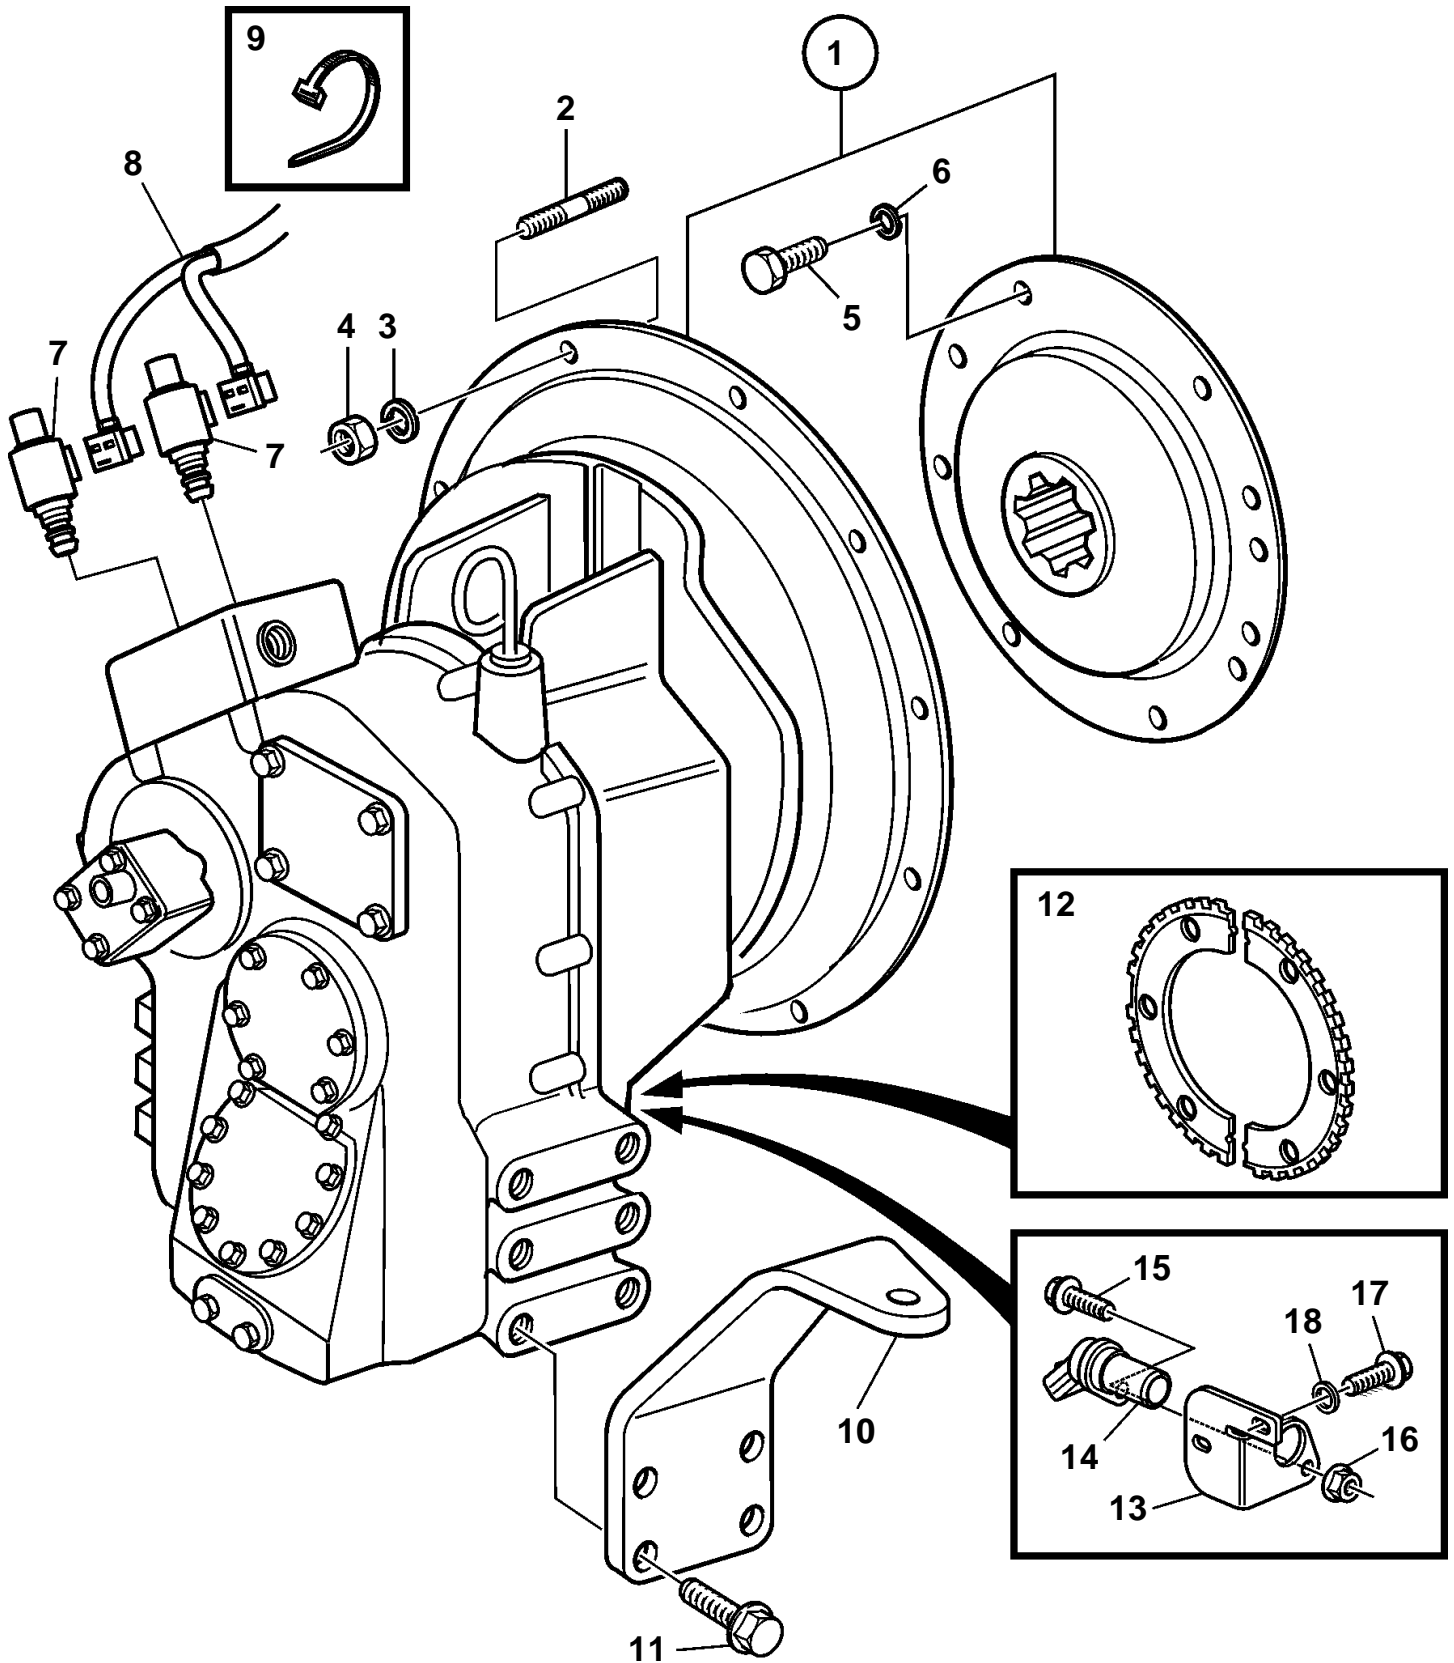

D9A2A D9-425, D9A2A D9-500 (R4), D9A2A D9-575, D9A2B 425, D9A2B D9-500 (R5), D9A2B D9-575

22346

D9A2A D9-425, D9A2A D9-500 (R4), D9A2A D9-575, D9A2B 425, D9A2B D9-500 (R5), D9A2B D9-575

REF	PART NO.	QTY	DESCRIPTION	NOTES
1		1	Reversing gear	RATIO 1.56:1
		1	Reversing gear	RATIO 1.77:1
			· Parts not sold separately	
2	479972	12	Stud	
3	823575	12	Spacer sleeve	
4	971089	12	Lock nut	
5	959238	8	Hex. socket screw	
6	940097	8	Washer	
7	3828564	2	Solenoid	12V
	3826414	2	Solenoid	24V
8	3594238	1	Wiring harness	
9	948211	X	Cable tie	
10	3589514	2	Engine mountings	
11	968435	8	Flange screw	
12	3842084	2	Gear ring	
13	3841063	1	Bracket	
14	20513343	1	Sensor	
15	946544	1	Flange screw	
16	949278	1	Flange lock nut	
17	967949	2	Flange screw	
18	949607	2	Spring washer	