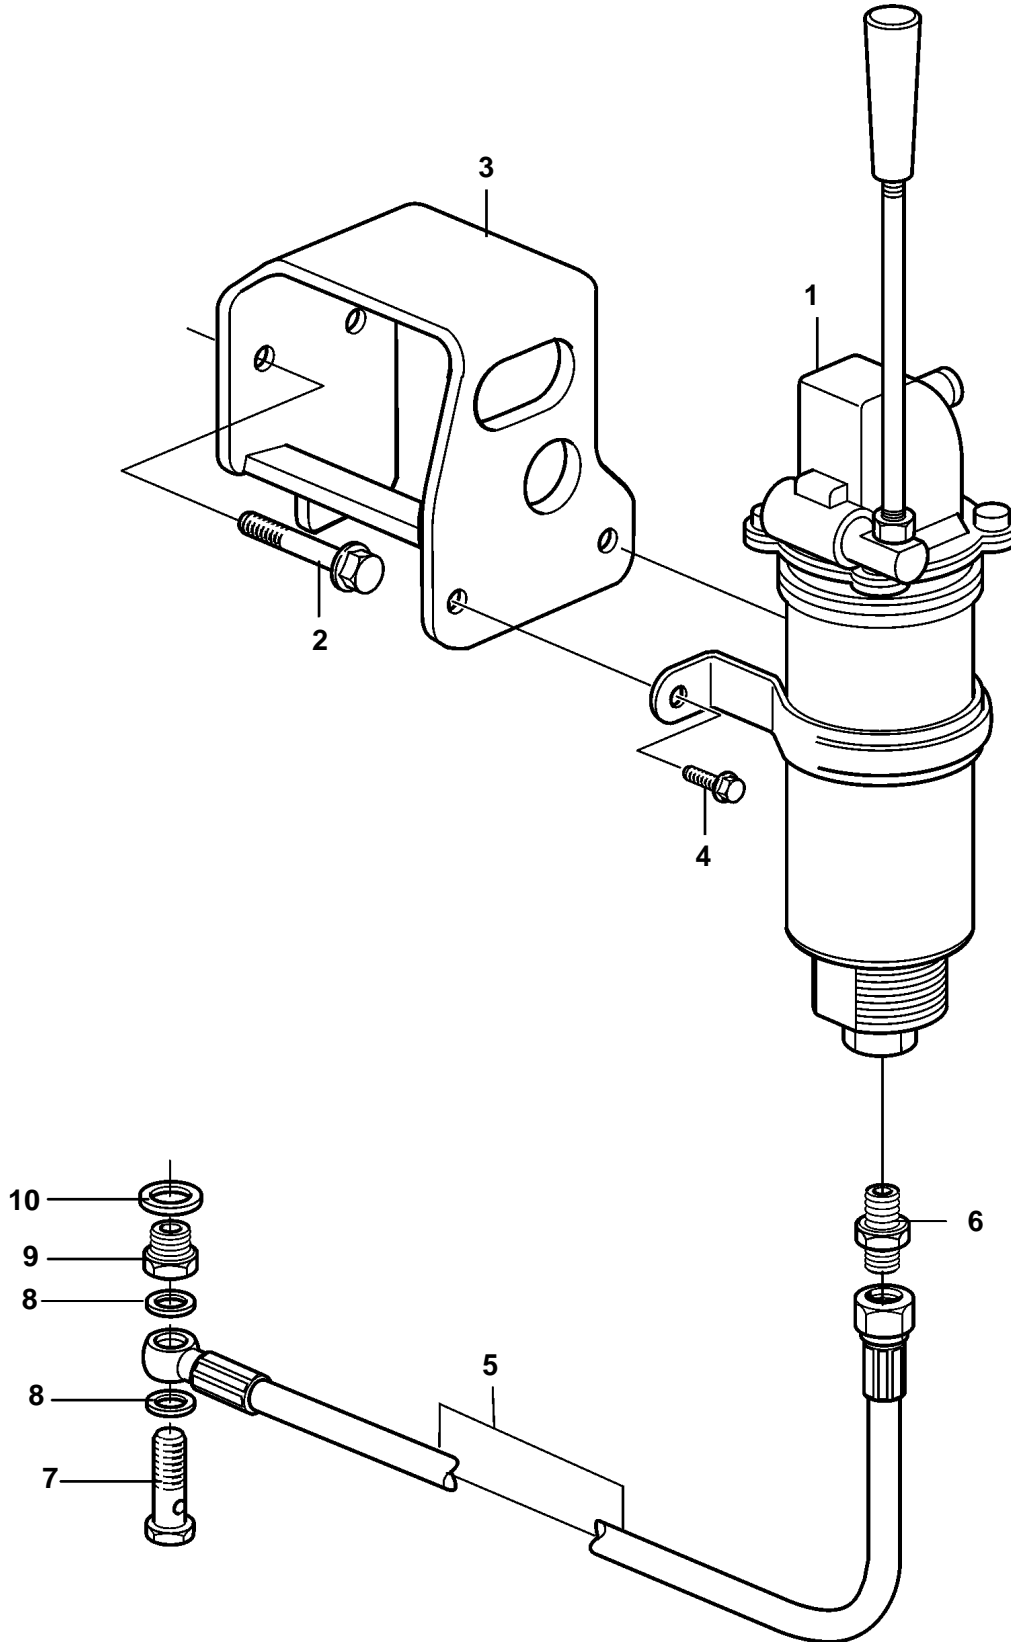

D9A2A D9A-MH, D9A2B MH

23425

D9A2A D9A-MH, D9A2B MH

REF	PART NO.	QTY	DESCRIPTION	NOTES
1		1	Oil drain pump	(3827475)
2	965226	3	Flange screw	
3	3884184	1	Bracket	
4	945444	2	Flange screw	
5	3837774	1	Hose	
6	944177	1	Nipple	
7	941686	1	Hollow screw	
8	947622	2	Gasket	
9	3838214	1	Nipple	
10	18813	1	Gasket	