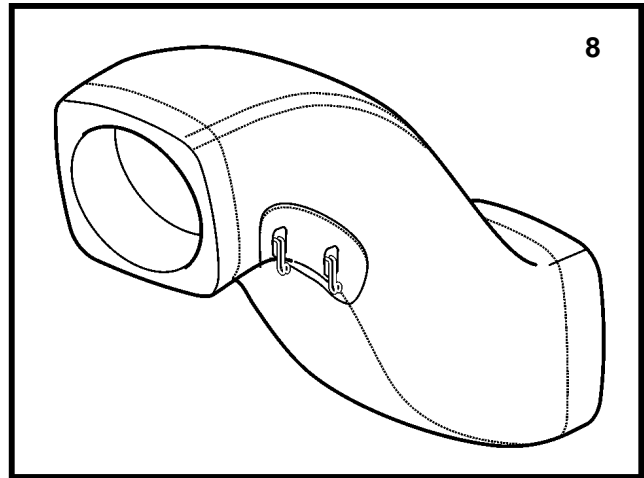

D9A2A D9-425, D9A2A D9-500 (R4), D9A2A D9-575, D9A2B 425, D9A2B D9-500 (R5), D9A2B D9-575, D9A2A D9A-MH, D9A2B MH

D9A2A D9-425, D9A2A D9-500 (R4), D9A2A D9-575, D9A2B 425, D9A2B D9-500 (R5), D9A2B D9-575, D9A2A D9A-MH, D9A2B MH

REF	PART NO.	QTY	DESCRIPTION
1	3817976	1	Exhaust riser
2	1556930	1	Clamp
3		1	Stay
4	946472	1	Flange screw
5	971098	2	Flange lock nut
6	965221	1	Flange screw
7	855773	1	Spacer sleeve
8	3818149	1	Exhaust pipe protect
9	3842183	1	Exhaust pipe
10	961672	2	Hose clamp
11	40005350	1	Hose
12	973924	1	Flange screw
13	948645	1	Flange lock nut
14	948560	2	Clamp
15	960142	2	Washer
16	967949	2	Flange screw