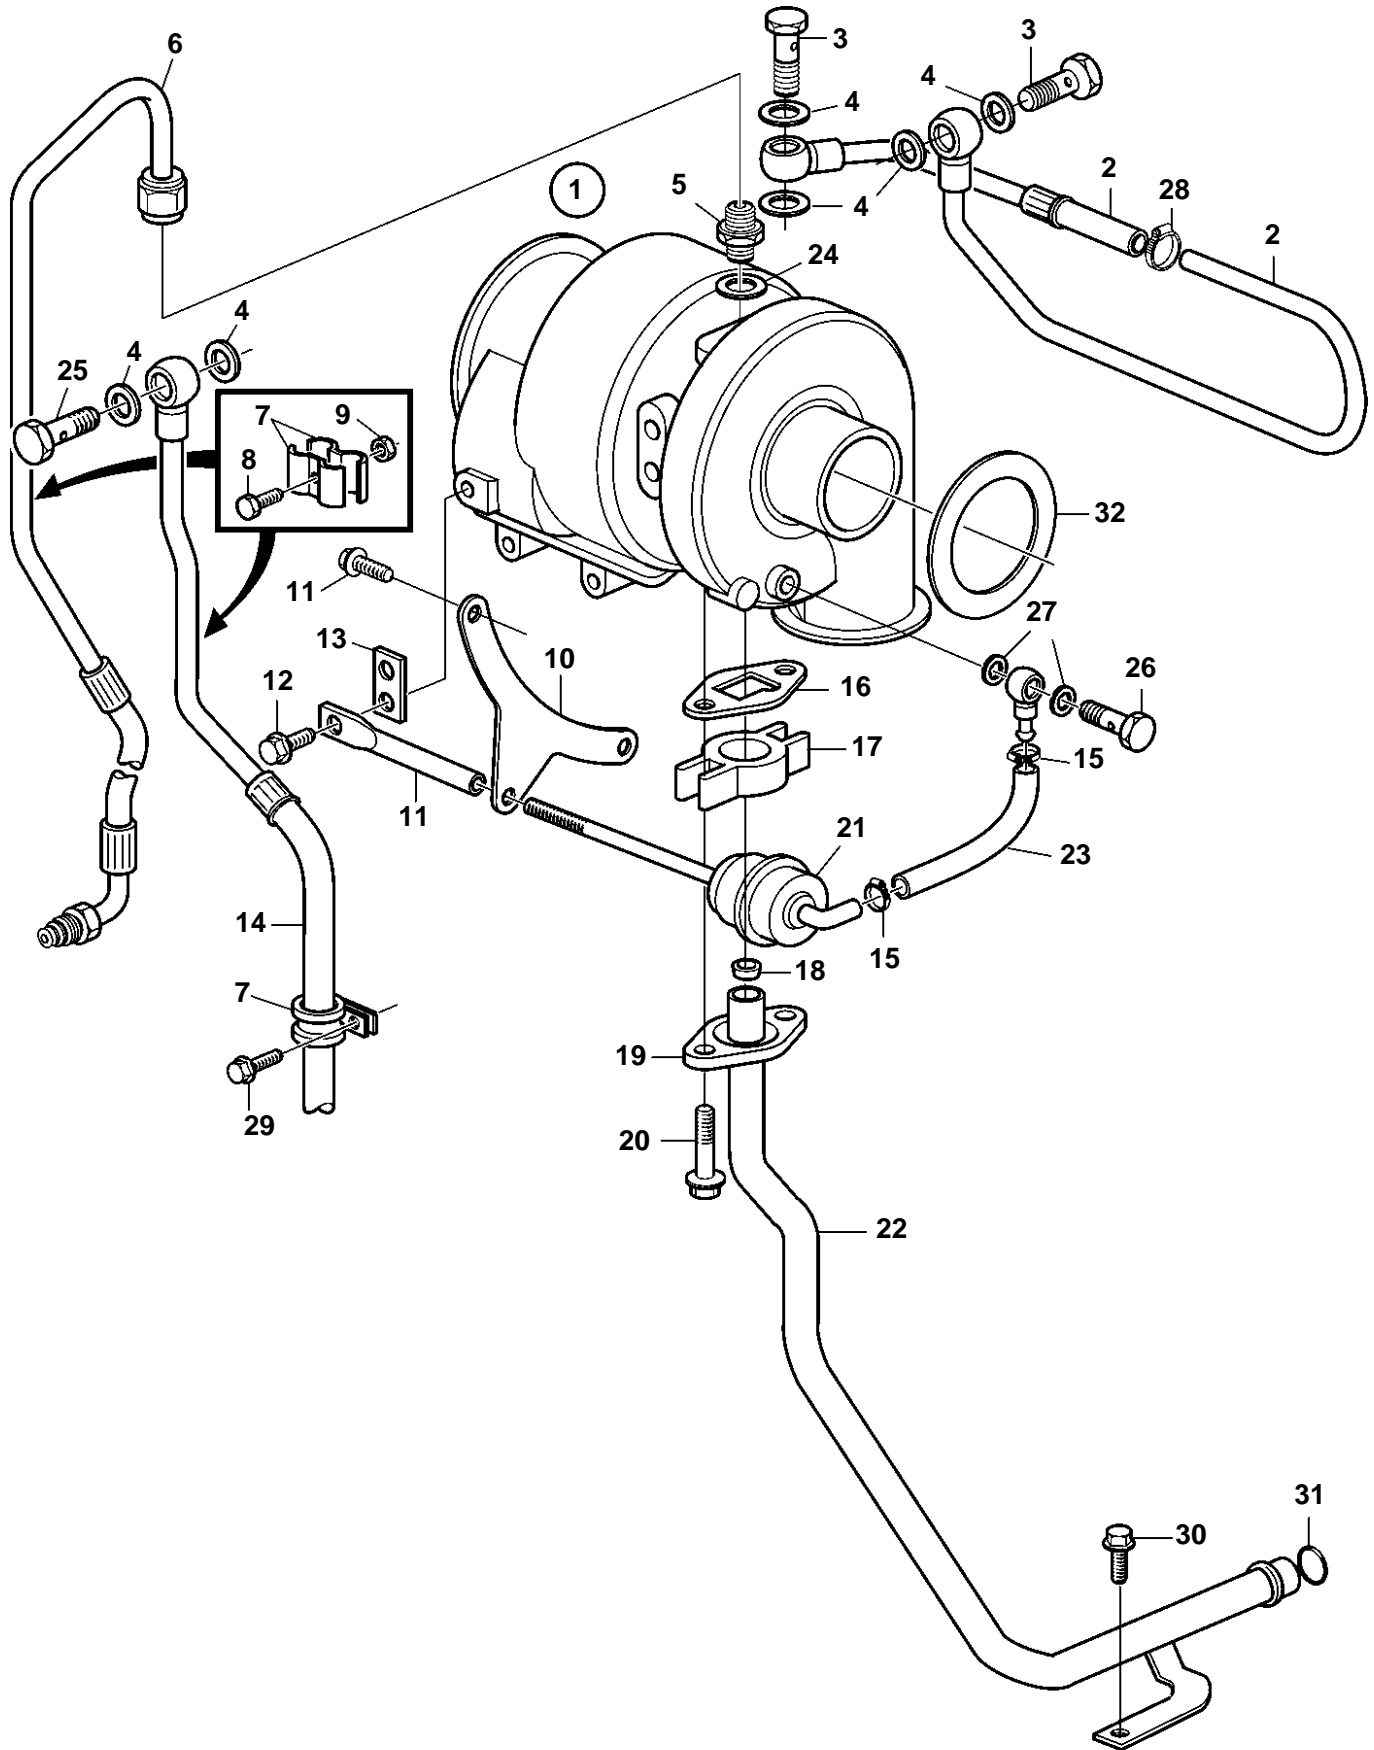

D9A2A D9A-MH, D9A2B MH

23716

D9A2A D9A-MH, D9A2B MH

REF	PART NO.	QTY	DESCRIPTION
1	3801115	1	Turbocharger, exch · Parts not sold separately
2	3818130	1	Cooling hose
3	941686	2	Hollow screw
4	11996	6	Gasket
5	963948	1	Nipple
6	3883439	1	Oil line
7	404279	2	Attaching clamp
8	969408	2	6 point socket screw
9	949874	2	Flange lock nut
10		1	Bracket
11		1	Arm
12		2	Screw
13		1	Bracket
14	3819992	1	Cooling hose
15	949747	2	Clamp
16	420643	1	Gasket
17	8148729	1	Connector
18	469601	1	Sealing ring
19	469543	1	Flange
20	947760	2	Flange screw
21		1	Valve
22	3819054	1	Oil line
23		1	Hose
24	948883	1	Gasket
25	941686	1	Hollow screw
26		1	Hollow screw
27		2	Gasket
28	943470	1	Hose clamp
29	946173	1	Flange screw
30	946440	1	Flange screw
31	1547255	1	Sealing ring
32	3884954	1	Restricting washer