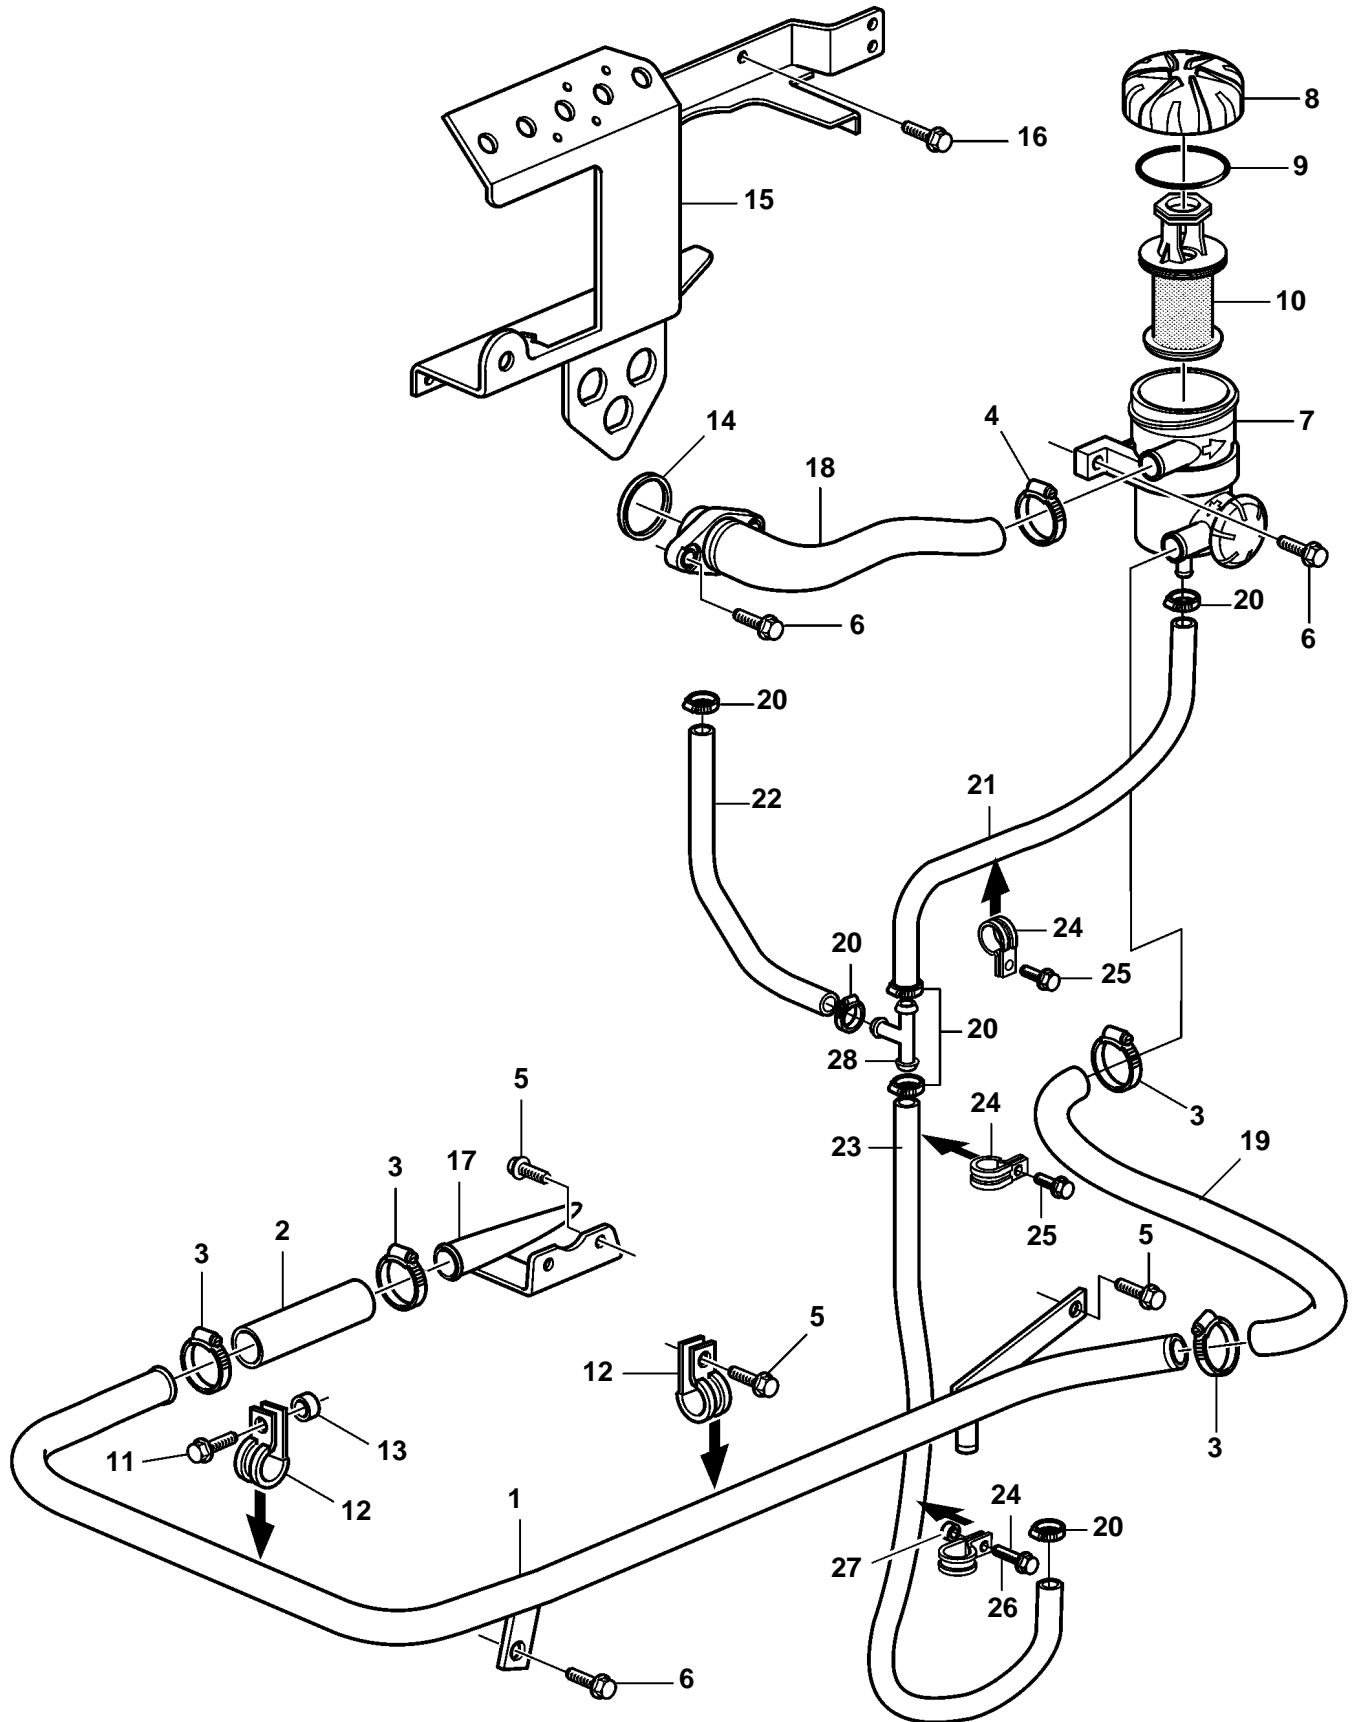

D9A2A D9-425, D9A2A D9-500 (R4), D9A2A D9-575, D9A2B 425, D9A2B D9-500 (R5), D9A2B D9-575

23435

D9A2A D9-425, D9A2A D9-500 (R4), D9A2A D9-575, D9A2B 425, D9A2B D9-500 (R5), D9A2B D9-575

REF	PART NO.	QTY	DESCRIPTION	SEE SEC.	NOTES
1	3589492	1	Crankcase ventilatio		
2	973972	X	Hose		L=100mm
3	943475	4	Hose clamp		
4	943474	1	Hose clamp		
5	946440	3	Flange screw		
6	945444	5	Flange screw		
7	3812235	1	Filter housing		
8		1	· Lock		
9	3584461	1	· · O-ring		
10	3584145	1	· Insert		
11	946329	1	Flange screw		
12	947827	2	Clamp		
13	977412	1	Spacer sleeve		
14	20555696	1	Sealing ring		(421629)
15		1	Bracket	7576	
16	945444	1	Flange screw		
17	3589484	1	Pipe		
18	3839380	1	Pipe		
19	888573	1	Hose		
20	943471	6	Hose clamp		
21	943707	X	Hose		L=440mm
22	943707	X	Hose		L=280mm
23	943707	X	Hose		L=600mm
24	1545432	3	Clamp		
25	946440	2	Flange screw		
26	945444	1	Flange screw		
27	948871	1	Spacer washer		
28	984445	1	T-nipple		