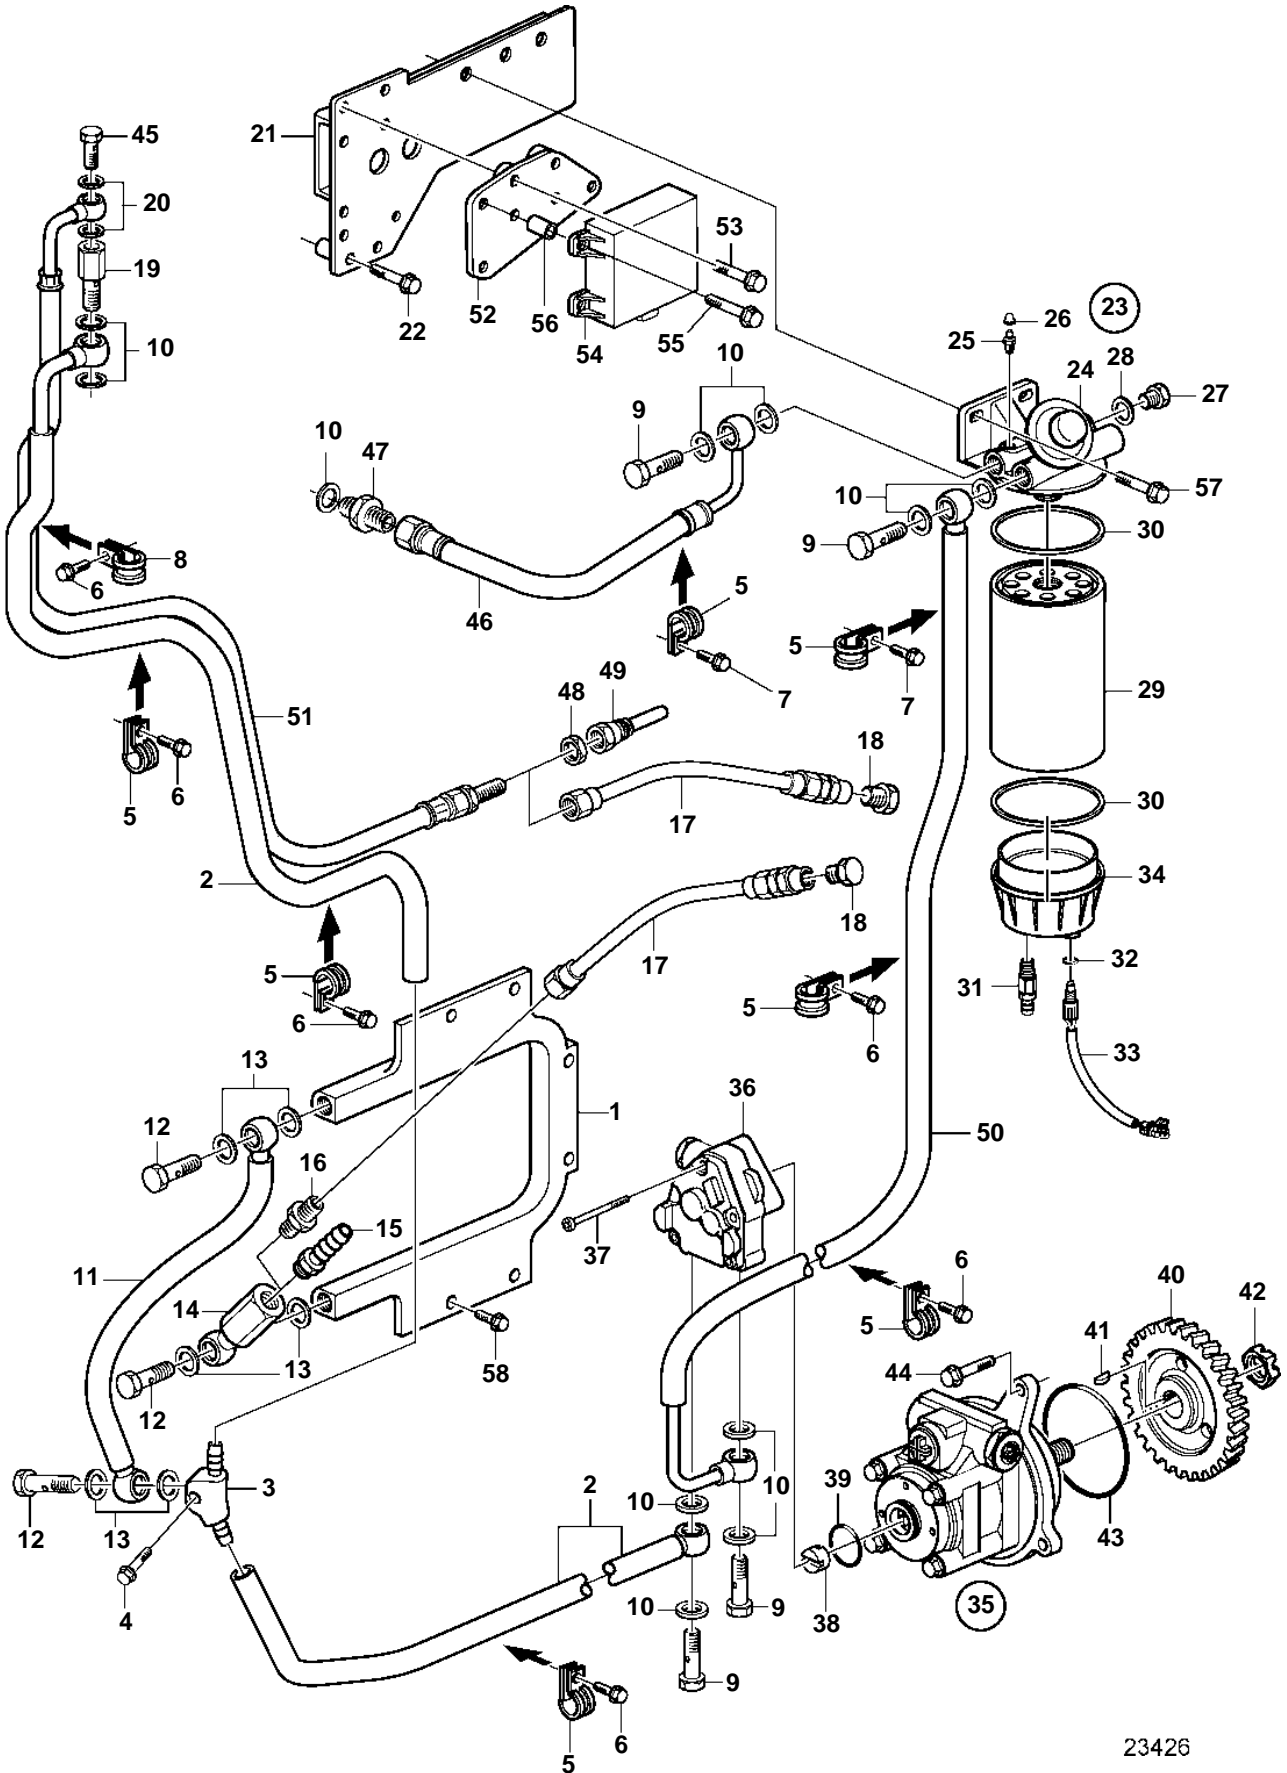

D9A2A D9-425, D9A2A D9-500 (R4), D9A2A D9-575, D9A2B 425, D9A2B D9-500 (R5), D9A2B D9-575

23426

D9A2A D9-425, D9A2A D9-500 (R4), D9A2A D9-575, D9A2B 425, D9A2B D9-500 (R5), D9A2B D9-575

REF	PART NO.	QTY	DESCRIPTION	SEE SEC.	NOTES
1	20562394	1	Radiator		
2	3883149	1	Fuel hose		
3		1	• Connector		
4	947760	1	Flange screw		
5	949747	8	Clamp		
6	946440	7	Flange screw		
7	967949	1	Flange screw		
8	978869	1	Clamp		
9	941686	4	Hollow screw		
10	982724	10	Gasket		
11	3883148	1	Fuel hose		
12	25167	3	Hollow screw		
13	982723	6	Gasket		
14	3828976	1	Check valve		
15	3825000	1	Hose nipple		
16	977677	1	Nipple		
17	3826595	2	Fuel hose		
18	943582	2	Plug		
19	20450468	1	Overflow valve		
20	982721	2	Gasket		
21	3817755	1	Bracket		
22	965186	2	Flange screw		
23	3885572	1	Fuel filter		Complete, (3817516)
24		1	• Filter housing		
25	20548012	1	• Faucet		
26	20547976	1	• Protecting cover		
27	968609	1	• Plug		
28	968559	1	• O-ring		
29	3817517	1	• Fuel filter kit		(3839469)
30		2	• • Gasket		
31	949918	1	• Shut-off cock		
32	3831094	1	• O-ring		
33	3588916	1	• Alarm kit		
34		1	• Bowl		
35	20902690	1	Tandem pump		With servo pump., 16L/min, (20902692)
	20902692	1	Tandem pump		With servo pump., 25L/min, (20453452)
	3594874	1	Fuel pump		Without servo pump., (3837998)
36	20997341	1	• Fuel pump		(85103778)
37	85103780	3	• • Hex. socket screw		
38	85103779	1	• • Constant velocity jo		
39	85103703	1	• • O-ring		
40	8148198	1	• Gear		
41	1505357	1	• Wedge		
42	20367040	1	• Castle nut		
43	977030	1	O-ring		
44	975199	3	Flange screw		
45	48634	1	Hollow screw		
46	3883147	1	Fuel hose		
47	963948	1	Nipple		
48	957019	1	Hexagon nut		
49	3829292	1	Nipple		
50	3883150	1	Fuel hose		
51	3889777	1	Air vent pipe		
52	3817935	1	Bracket		
53	946671	4	Flange screw		
54		1	Converter	7513	12V
55	948356	3	Flange screw		
56	946048	3	Spacer washer		
57	965221	2	Flange screw		
58	948746	6	Flange screw		