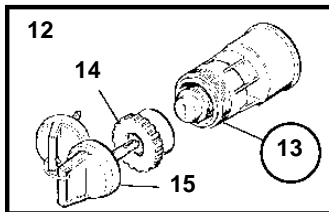

D9A2B 425, D9A2B D9-500 (R5), D9A2B D9-575, D9A2B MH

24107

D9A2B 425, D9A2B D9-500 (R5), D9A2B D9-575, D9A2B MH

REF	PART NO.	QTY	DESCRIPTION	SEE SEC.	NOTES
1	3884818	1	Display		Replaced by 3849972
	3849972	1	Display		Replaced by 3595108
	3595108	1	Display		Replaced by 21173162
	21173162	1	Display		
2	830928	4	• Stud		
3	830930	4	• Nut		
4	3588207	1	• Cable kit		
5	881786	1	Cable kit		
6	977184	1	Housing		
7	873765	1	Relay		12V
	20374662	1	Relay		24V
8	874789	1	Cable kit		PCU-HCU, 6 pole., L=5.0m
	889550	1	Cable		PCU-HCU, 6 pole., L=7.0m
	889551	1	Cable		PCU-HCU, 6 pole., L=9.0m
	889552	1	Cable		PCU-HCU, 6 pole., L=11.0m
	888013	1	Cable		PCU-HCU, 6 pole., L=13.0m
	3889410	1	Extension cable\verl		Extension cables. Multilink, 6-pin., L=1.5m
	3842733	1	Extension cable\verl		Extension cables. Multilink, 6-pin., L=3.0m
	3842734	1	Extension cable\verl		Extension cables. Multilink, 6-pin., L=5.0m
	3842735	1	Extension cable\verl		Extension cables. Multilink, 6-pin., L=7.0m
	3842736	1	Extension cable\verl		Extension cables. Multilink, 6-pin., L=9.0m
	3842737	1	Extension cable\verl		Extension cables. Multilink, 6-pin., L=11.0m
	21172469	1	Extension cable\verl		Extension cables. Multilink, 6-pin., L=20m
	21172470	1	Extension cable\verl		Extension cables. Multilink, 6-pin., L=40m
	3587145	1	Cable		Extension cable for control pontentiometer. 3-polig. L=2,0m
9	21122603	1	Cable		Engine-PCU cable., L=3.0m
	21122605	1	Cable		Engine-PCU cable., L=5.0m
10	874676	1	Cable kit		EVC control lever cable, 6-pole., L=1.5m
11	3588972	1	Cable kit		Y-connector bus cable, 6-pole., L=0.5m
12	3587070	1	Starter switch, set		Kit with 2 key switch with identical key.
13	3587071	1	Starter switch		
14	859955	1	• Plastic nut		
15	859953	1	• Key		State key code when ordering.
			• Bulletin 49-30	49-30-EN	Key P/N 859953
16	888004	1	Cable, starter switch		
17	3884481	X	Control unit, not programmed		HCU. Software ordered separately or downloaded with VODIA.
	3586261	X	Software		Warehouse programming. This p/n can not be ordered, but will be used for invoicing.
	3586259	X	Software		Vodia-programming. This p/n can not be ordered, but will be used for invoicing.
18	3884480	X	Control unit, not programmed		PCU. Software ordered separately or downloaded with VODIA.
	3586267	X	Software		Warehouse programming. This p/n can not be ordered, but will be used for invoicing.
	3586266	X	Software		Vodia-programming. This p/n can not be ordered, but will be used for invoicing.
19	3886666	1	Cable		L=1.5m
	21166002	1	Wiring harness		7m
	21166003	1	Wiring harness		9m
	21166004	1	Wiring harness		13m
20	874807	1	Cable kit, fuel, water, rudder		
21	3588206	1	Cable kit, y-split		
22	3808852	1	Cable kit, instruments, panels		