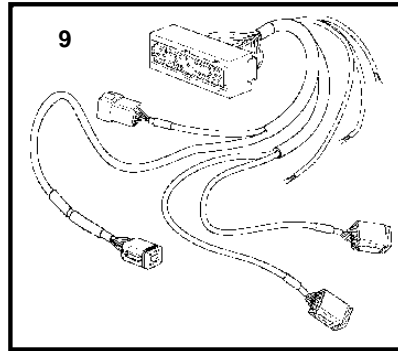

D9A2B 425, D9A2B D9-500 (R5), D9A2B D9-575, D9A2B MH

24107

D9A2B 425, D9A2B D9-500 (R5), D9A2B D9-575, D9A2B MH

REF	PART NO.	QTY	DESCRIPTION	SEE SEC.	NOTES
1	3884818	1	Display		Replaced by 3849972
	3849972	1	Display		Replaced by 3595108
	3595108	1	Display		Replaced by 21173162
	21173162	1	Display		
2	830928	4	• Stud		
3	830930	4	• Nut		
4	3588207	1	• Cable kit		
5	881786	1	Cable kit		
6	977184	1	Housing		
7	873765	1	Relay		12V
	20374662	1	Relay		24V
8	874789	1	Cable kit		PCU-HCU, 6 pole., L=5.0m
	889550	1	Cable		PCU-HCU, 6 pole., L=7.0m
	889551	1	Cable		PCU-HCU, 6 pole., L=9.0m
	889552	1	Cable		PCU-HCU, 6 pole., L=11.0m
	888013	1	Cable		PCU-HCU, 6 pole., L=13.0m
	3889410	1	Extension cable\verl		Extension cables. Multilink, 6-pin., L=1.5m
	3842733	1	Extension cable\verl		Extension cables. Multilink, 6-pin., L=3.0m
	3842734	1	Extension cable\verl		Extension cables. Multilink, 6-pin., L=5.0m
	3842735	1	Extension cable\verl		Extension cables. Multilink, 6-pin., L=7.0m
	3842736	1	Extension cable\verl		Extension cables. Multilink, 6-pin., L=9.0m
	3842737	1	Extension cable\verl		Extension cables. Multilink, 6-pin., L=11.0m
	21172469	1	Extension cable\verl		Extension cables. Multilink, 6-pin., L=20m
	21172470	1	Extension cable\verl		Extension cables. Multilink, 6-pin., L=40m
	3587145	1	Cable		Extension cable for control pontentiometer. 3-polig. L=2,0m
9	21122603	1	Cable		Engine-PCU cable., L=3.0m
	21122605	1	Cable		Engine-PCU cable., L=5.0m
10	874676	1	Cable kit		EVC control lever cable, 6-pole., L=1.5m
11	3588972	1	Cable kit		Y-connector bus cable, 6-pole., L=0.5m
12	3587070	1	Starter switch, set		Kit with 2 key switch with identical key.
13	3587071	1	Starter switch		
14	859955	1	• Plastic nut		
15	859953	1	• Key		State key code when ordering.
			• Bulletin 49-30	49-30-EN	Key P/N 859953
16	888004	1	Cable, starter switch		
17	3884481	X	Control unit, not programmed		HCU. Software ordered separately or downloaded with VODIA.
	3586261	X	Software		Warehouse programming. This p/n can not be ordered, but will be used for invoicing.
	3586259	X	Software		Vodia-programming. This p/n can not be ordered, but will be used for invoicing.
18	3884480	X	Control unit, not programmed		PCU. Software ordered separately or downloaded with VODIA.
	3586267	X	Software		Warehouse programming. This p/n can not be ordered, but will be used for invoicing.
	3586266	X	Software		Vodia-programming. This p/n can not be ordered, but will be used for invoicing.
19	3886666	1	Cable		L=1.5m
	21166002	1	Wiring harness		7m
	21166003	1	Wiring harness		9m
	21166004	1	Wiring harness		13m
20	874807	1	Cable kit, fuel, water, rudder		
21	3588206	1	Cable kit, y-split		
22	3808852	1	Cable kit, instruments, panels		