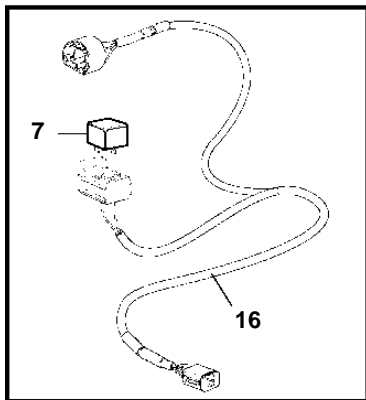

D9A2B 425, D9A2B D9-500 (R5), D9A2B D9-575, D9A2B MH

24107

D9A2B 425, D9A2B D9-500 (R5), D9A2B D9-575, D9A2B MH

REF	PART NO.	QTY	DESCRIPTION	SEE SEC.	NOTES
1	3884818	1	Display		Replaced by 3849972
	3849972	1	Display		Replaced by 3595108
	3595108	1	Display		Replaced by 21173162
	21173162	1	Display		
2	830928	4	• Stud		
3	830930	4	• Nut		
4	3588207	1	• Cable kit		
5	881786	1	Cable kit		
6	977184	1	Housing		
7	873765	1	Relay		12V
	20374662	1	Relay		24V
8	874789	1	Cable kit		PCU-HCU, 6 pole., L=5.0m
	889550	1	Cable		PCU-HCU, 6 pole., L=7.0m
	889551	1	Cable		PCU-HCU, 6 pole., L=9.0m
	889552	1	Cable		PCU-HCU, 6 pole., L=11.0m
	888013	1	Cable		PCU-HCU, 6 pole., L=13.0m
	3889410	1	Extension cable\verl		Extension cables. Multilink, 6-pin., L=1.5m
	3842733	1	Extension cable\verl		Extension cables. Multilink, 6-pin., L=3.0m
	3842734	1	Extension cable\verl		Extension cables. Multilink, 6-pin., L=5.0m
	3842735	1	Extension cable\verl		Extension cables. Multilink, 6-pin., L=7.0m
	3842736	1	Extension cable\verl		Extension cables. Multilink, 6-pin., L=9.0m
	3842737	1	Extension cable\verl		Extension cables. Multilink, 6-pin., L=11.0m
	21172469	1	Extension cable\verl		Extension cables. Multilink, 6-pin., L=20m
	21172470	1	Extension cable\verl		Extension cables. Multilink, 6-pin., L=40m
	3587145	1	Cable		Extension cable for control pontentiometer. 3-polig. L=2,0m
9	21122603	1	Cable		Engine-PCU cable., L=3.0m
	21122605	1	Cable		Engine-PCU cable., L=5.0m
10	874676	1	Cable kit		EVC control lever cable, 6-pole., L=1.5m
11	3588972	1	Cable kit		Y-connector bus cable, 6-pole., L=0.5m
12	3587070	1	Starter switch, set		Kit with 2 key switch with identical key.
13	3587071	1	Starter switch		
14	859955	1	• Plastic nut		
15	859953	1	• Key		State key code when ordering.
			• Bulletin 49-30	49-30-EN	Key P/N 859953
16	888004	1	Cable, starter switch		
17	3884481	X	Control unit, not programmed		HCU. Software ordered separately or downloaded with VODIA.
	3586261	X	Software		Warehouse programming. This p/n can not be ordered, but will be used for invoicing.
	3586259	X	Software		Vodia-programming. This p/n can not be ordered, but will be used for invoicing.
18	3884480	X	Control unit, not programmed		PCU. Software ordered separately or downloaded with VODIA.
	3586267	X	Software		Warehouse programming. This p/n can not be ordered, but will be used for invoicing.
	3586266	X	Software		Vodia-programming. This p/n can not be ordered, but will be used for invoicing.
19	3886666	1	Cable		L=1.5m
	21166002	1	Wiring harness		7m
	21166003	1	Wiring harness		9m
	21166004	1	Wiring harness		13m
20	874807	1	Cable kit, fuel, water, rudder		
21	3588206	1	Cable kit, y-split		
22	3808852	1	Cable kit, instruments, panels		