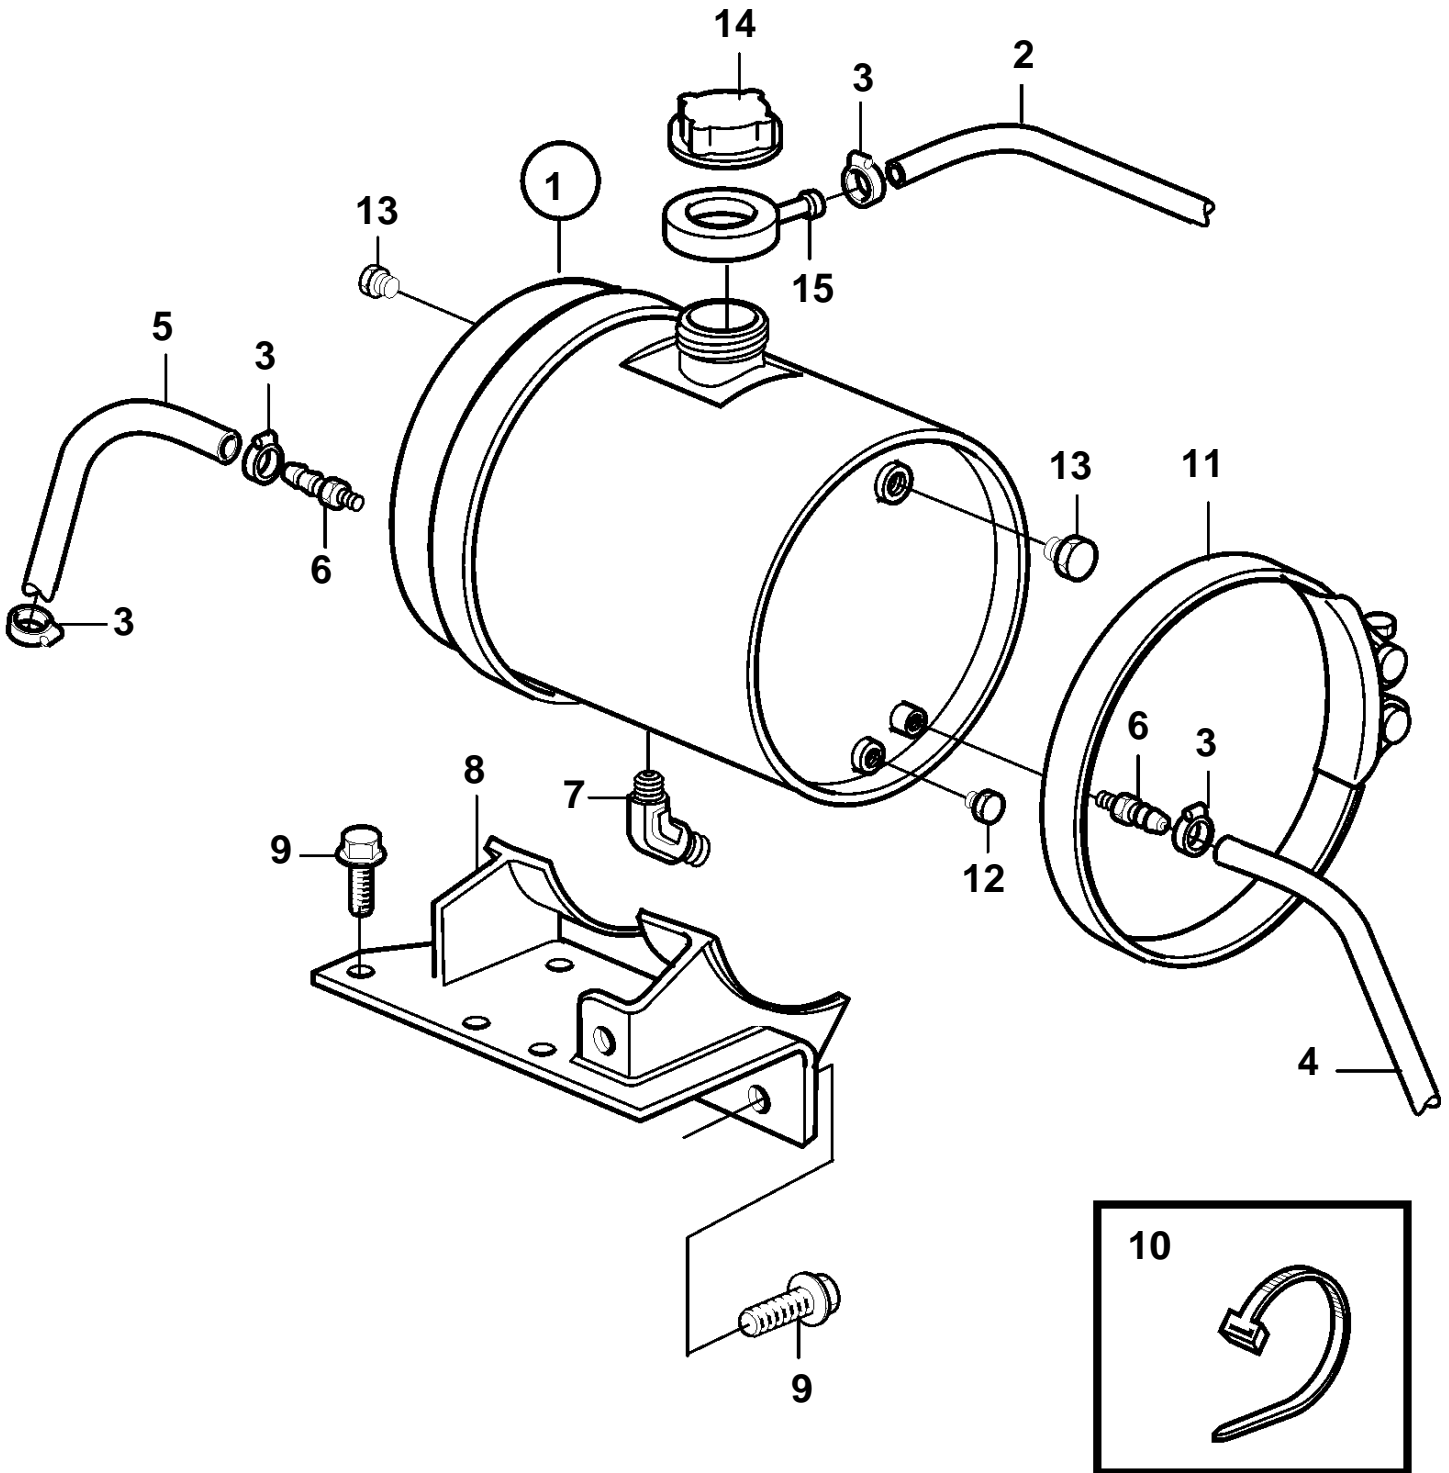

D9A2A D9A-MH, D9A2B MH

22364

D9A2A D9A-MH, D9A2B MH

REF	PART NO.	QTY	DESCRIPTION	NOTES
1	3827367	1	Expansion tank	
2	192618	X	Hose	L=2300mm
3	943470	5	Hose clamp	
4	943367	X	Rubber hose	L=850mm
5	943367	X	Rubber hose	L=700mm
6	942722	2	Nipple	
7	942649	1	Elbow nipple	
8	3835107	1	Bracket	
9	946471	4	Flange screw	
10	948211	X	Cable tie	
11	3839545	2	Tensioner	
12	960632	1	Plug	
13	479979	2	Plug	
14	1674083	1	Pressure cap	
15	3828863	1	Rubber collar	