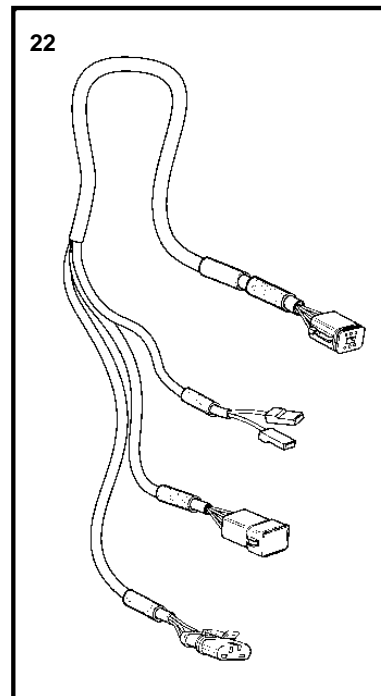

D9A2A D9-425, D9A2A D9-500 (R4), D9A2A D9-575, D9A2B 425, D9A2B D9-500 (R5), D9A2B D9-575, D9A2A D9A-MH, D9A2B MH

24805