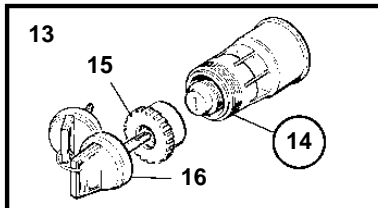

D9A2A D9-425, D9A2A D9-500 (R4), D9A2A D9-575, D9A2B 425, D9A2B D9-500 (R5), D9A2B D9-575, D9A2A D9A-MH, D9A2B MH

24805