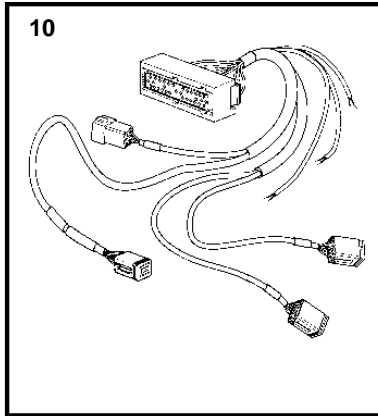

D9A2A D9-425, D9A2A D9-500 (R4), D9A2A D9-575, D9A2B 425, D9A2B D9-500 (R5), D9A2B D9-575, D9A2A D9A-MH, D9A2B MH

24805