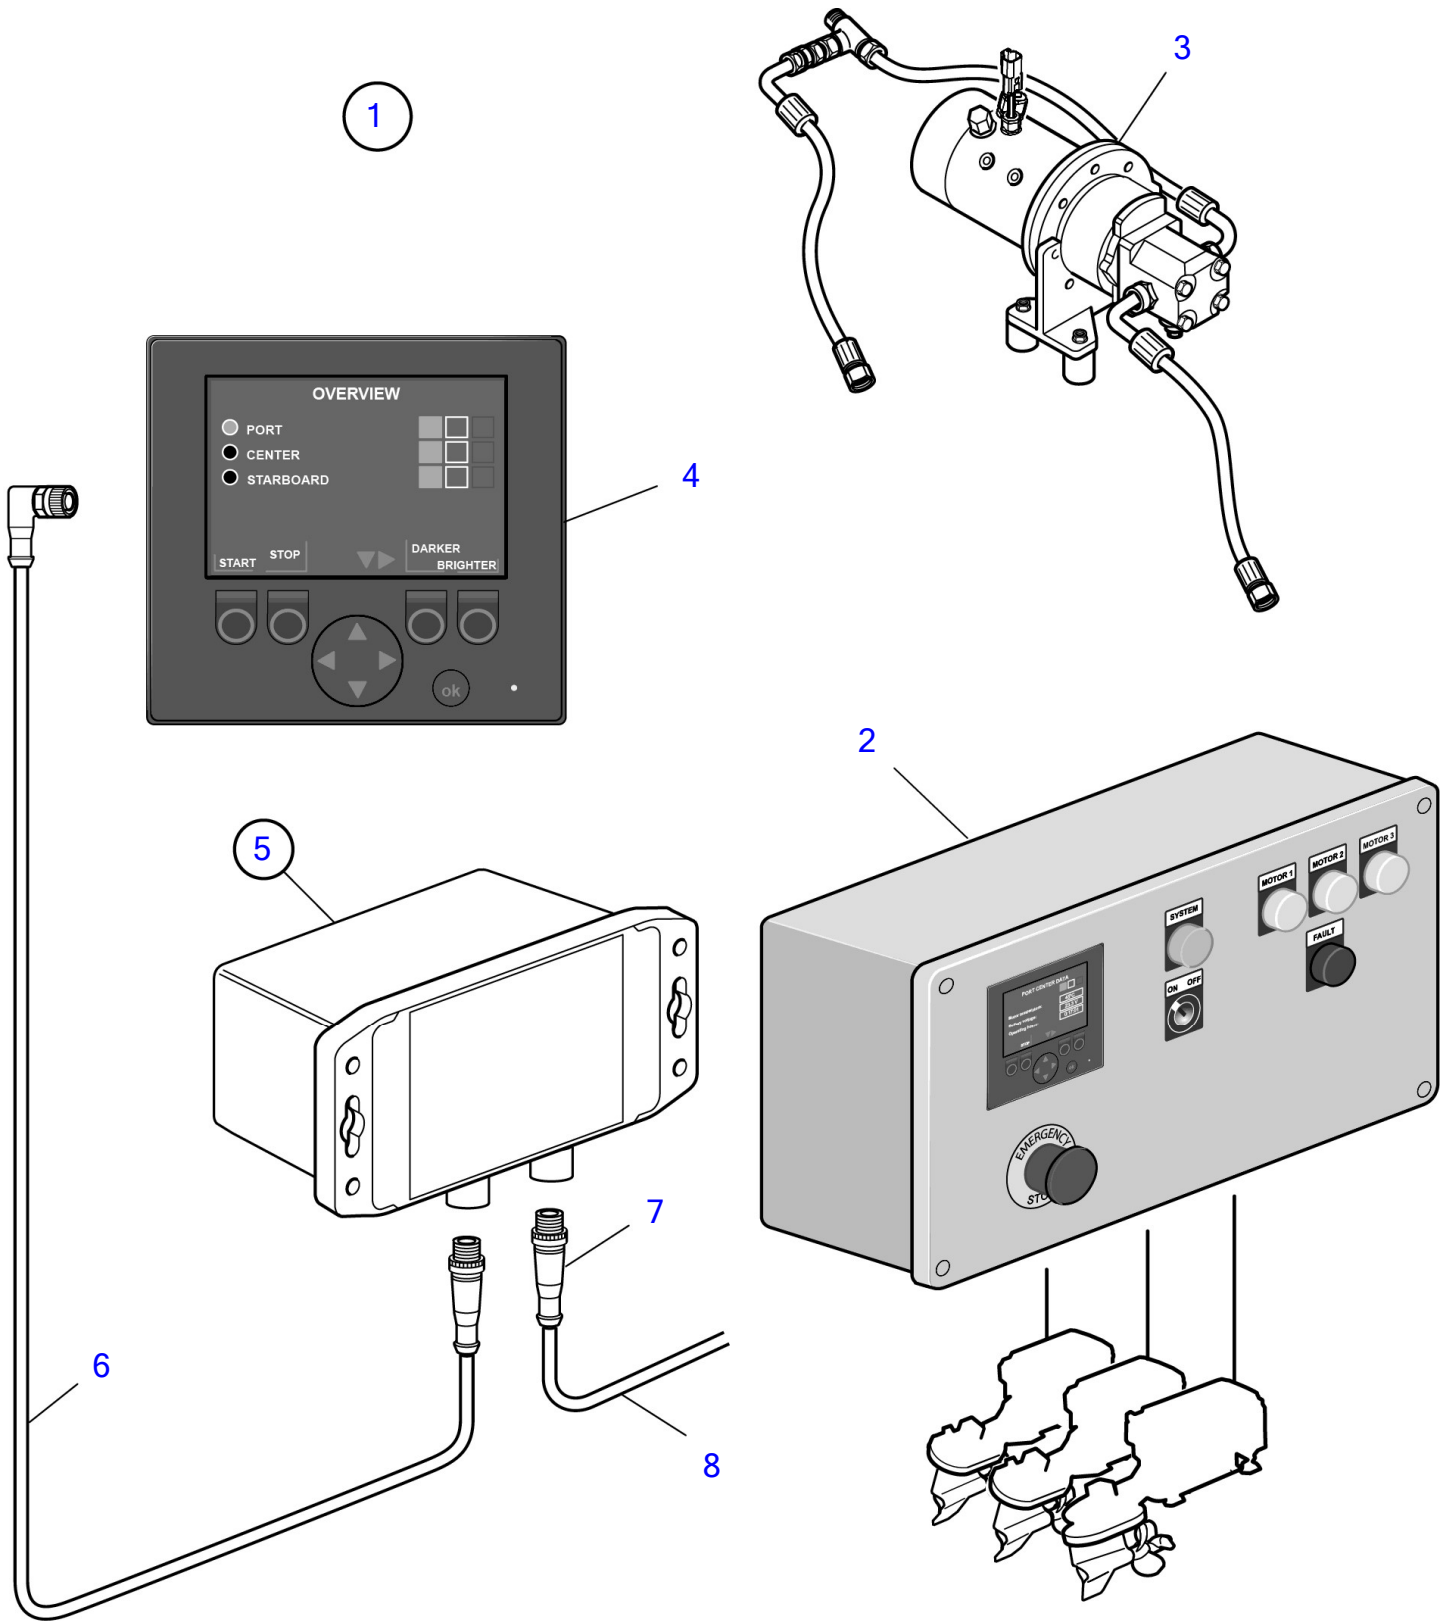

D8A2-A MP, D8A4-A MP

29236

D8A2-A MP, D8A4-A MP

REF	PART NO.	QTY	DESCRIPTION	NOTES
1		1	Oil pump, kit	
2	22828200	1	• Electrical distribut	
3	22828202	3	• Oil pump	
4	22828207	1	• Display	
5	22859091	1	• Buzzer	
6		1	• • cable	
7		1	• • contact	
8	22890741	1	Cable	L=25m, Can Harness
	22890739	1	Cable	L=100m, Can Harness