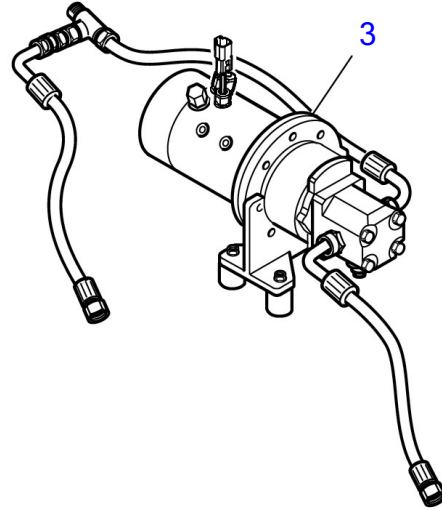

D8A2-A MP, D8A4-A MP

1

29235

D8A2-A MP, D8A4-A MP

REF	PART NO.	QTY	DESCRIPTION	NOTES
1		1	Oil pump, kit	
2	22828198	2	▪ Electrical distribut	
3	22828202	4	▪ Oil pump	
4	22828207	1	▪ Display	
5	22859091	1	▪ Buzzer	
6		1	▪ ▪ cable	
7		1	▪ ▪ contact	
8	22890741	1	Cable	L=25m, Can Harness
	22890739	1	Cable	L=100m, Can Harness