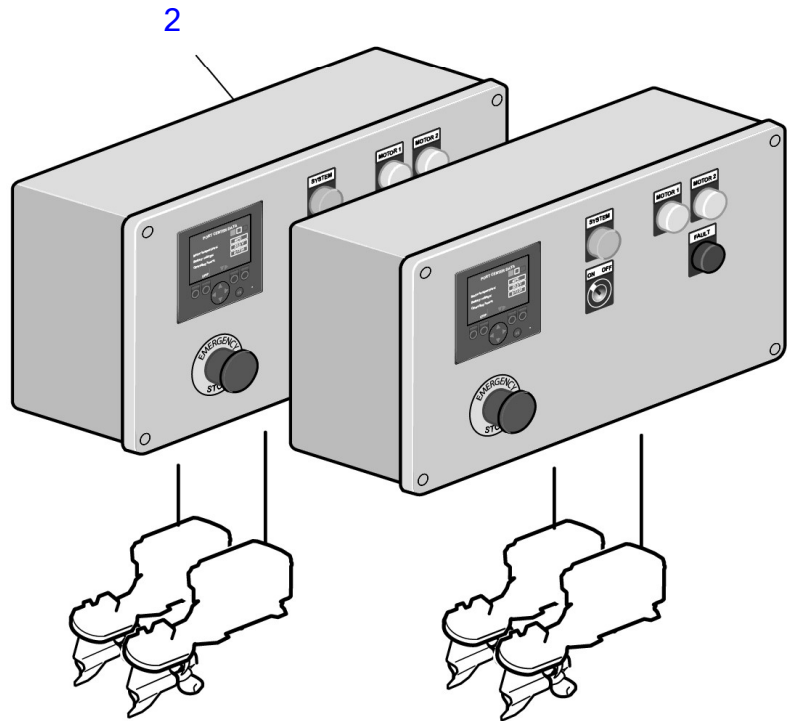

D8A2-A MP, D8A4-A MP

1

29235

D8A2-A MP, D8A4-A MP

REF	PART NO.	QTY	DESCRIPTION	NOTES
1		1	Oil pump, kit	
2	22828198	2	▪ Electrical distribut	
3	22828202	4	▪ Oil pump	
4	22828207	1	▪ Display	
5	22859091	1	▪ Buzzer	
6		1	▪ ▪ cable	
7		1	▪ ▪ contact	
8	22890741	1	Cable	L=25m, Can Harness
	22890739	1	Cable	L=100m, Can Harness