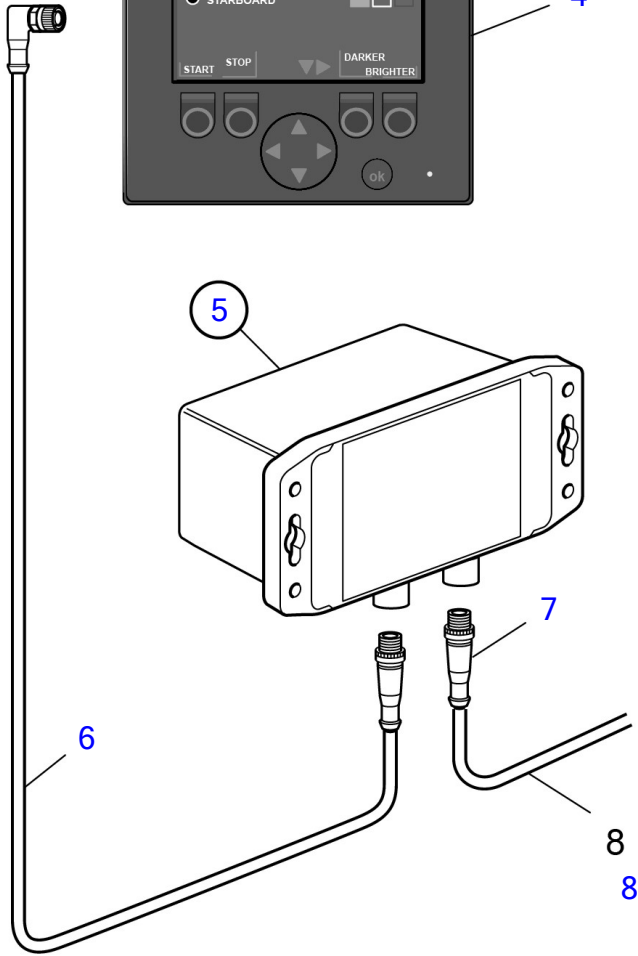

D8A2-A MP, D8A4-A MP

1

29235

D8A2-A MP, D8A4-A MP

REF	PART NO.	QTY	DESCRIPTION	NOTES
1		1	Oil pump, kit	
2	22828198	2	▪ Electrical distribut	
3	22828202	4	▪ Oil pump	
4	22828207	1	▪ Display	
5	22859091	1	▪ Buzzer	
6		1	▪ ▪ cable	
7		1	▪ ▪ contact	
8	22890741	1	Cable	L=25m, Can Harness
	22890739	1	Cable	L=100m, Can Harness