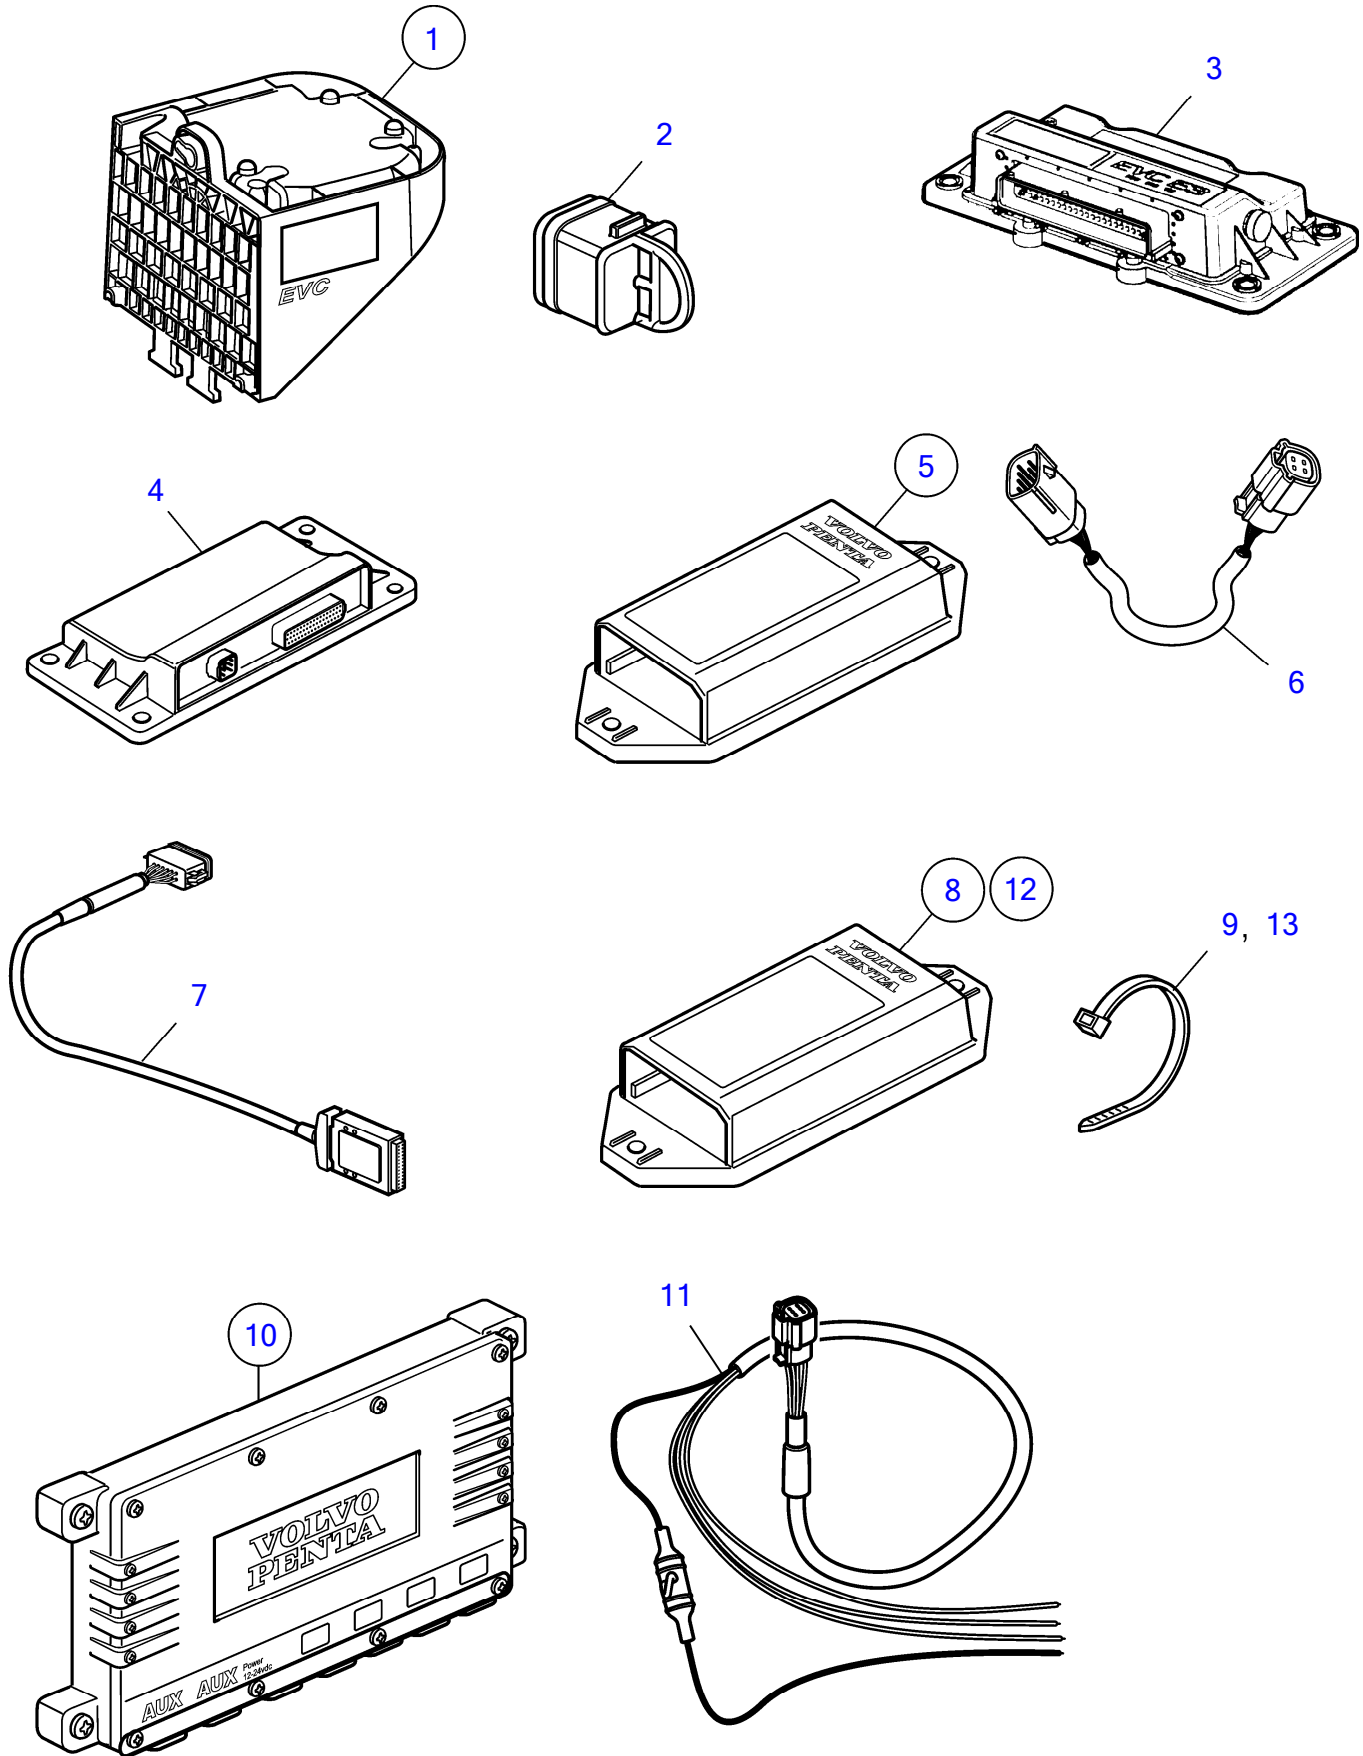

D8A1-A MP, D8A2-A MP, D8A3-A MP, D8A4-A MP

D8A1-A MP, D8A2-A MP, D8A3-A MP, D8A4-A MP

REF	PART NO.	QTY	DESCRIPTION	NOTES
1	22685460	1	Control unit, STCM	STCM Steering Thruster Control Module
2	3840433	1	• Sealing plug	
3	22642634	1	Power train control, PCU	
	3586266	X	Software	Vodia-programming. This p/n can not be ordered, but will be used for invoicing.
	3586267	X	Software	Warehouse programming. This p/n can not be ordered, but will be used for invoicing.
4	21469067	1	Control unit, SCU	Steering Control Unit
5	21461496	1	Network adapter, Analogue Key Interface	
6	21421946	1	• Cable	
7	21509941	1	Control unit, 4-20MA In-Interface	
8	22813366	1	Converter	
9	948210	2	• Cable tie	
10	22894802	3	lcm gyro	ICM GYRO for IS System
11	21888965	1	• Power cable	
12	22936543	1	Converter	For D3, D4 and D6, I/O module for monitoring/controlling of a swim platform
13	948210	2	• Cable tie	