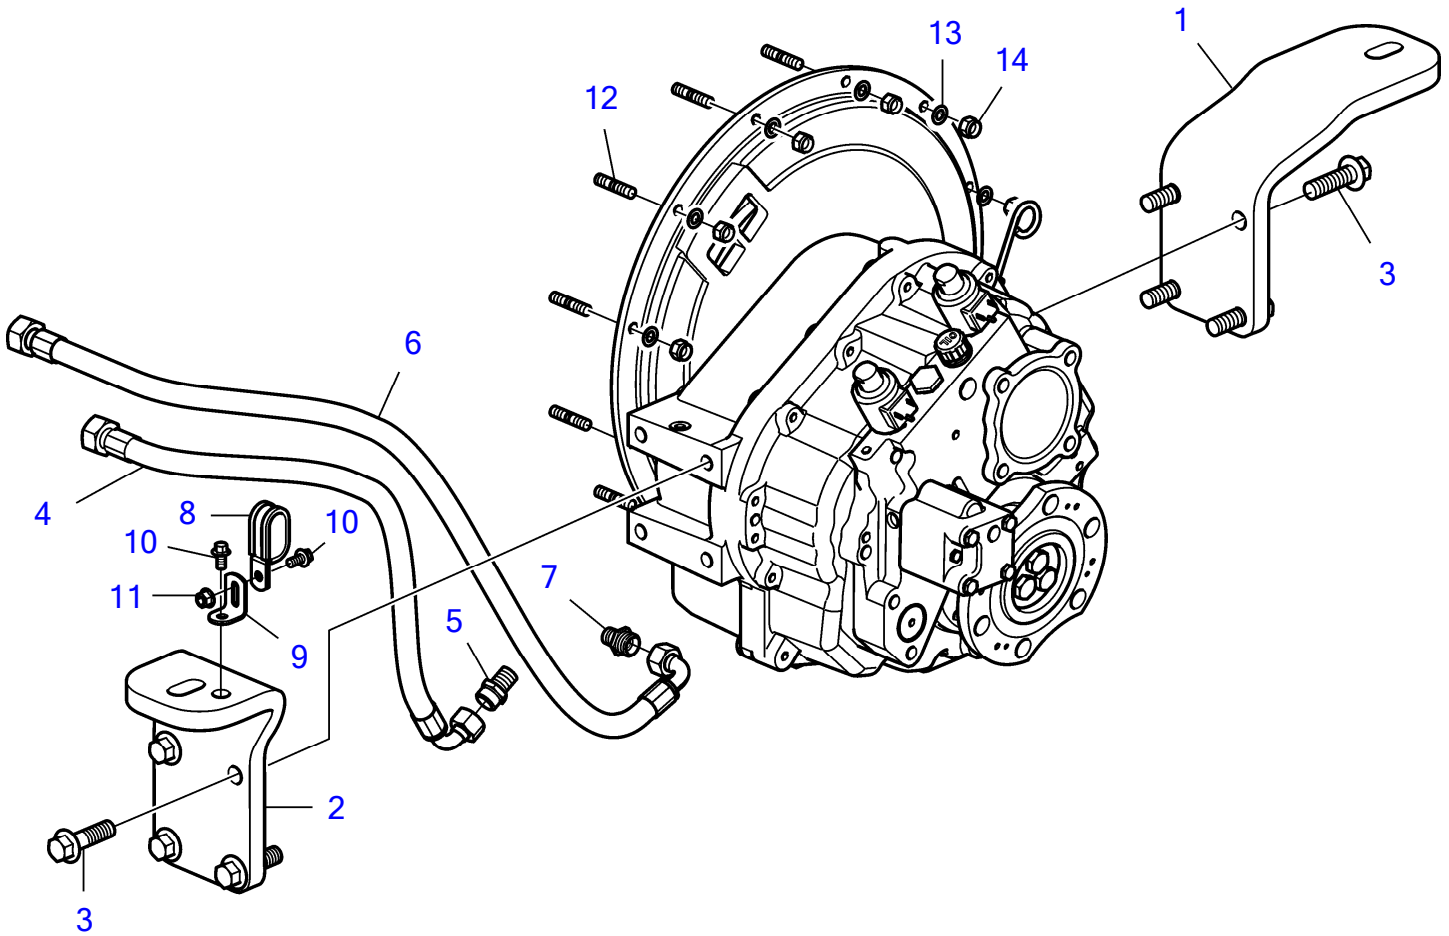

D8A1-A MP

29055

D8A1-A MP

REF	PART NO.	QTY	DESCRIPTION
1	3840122	1	Engine mounting
2	3840121	1	Engine mounting
3	994404	8	Flange screw
4	21633258	1	Hose
5	944177	1	Nipple
6	22430190	1	Hose
7	984668	1	Nipple
8			
9	965552	1	Bracket
10	984733	2	Flange screw
11	990950	1	Flange lock nut
12	953067	12	Stud
13	942336	12	Spring washer
14	990980	12	Lock nut