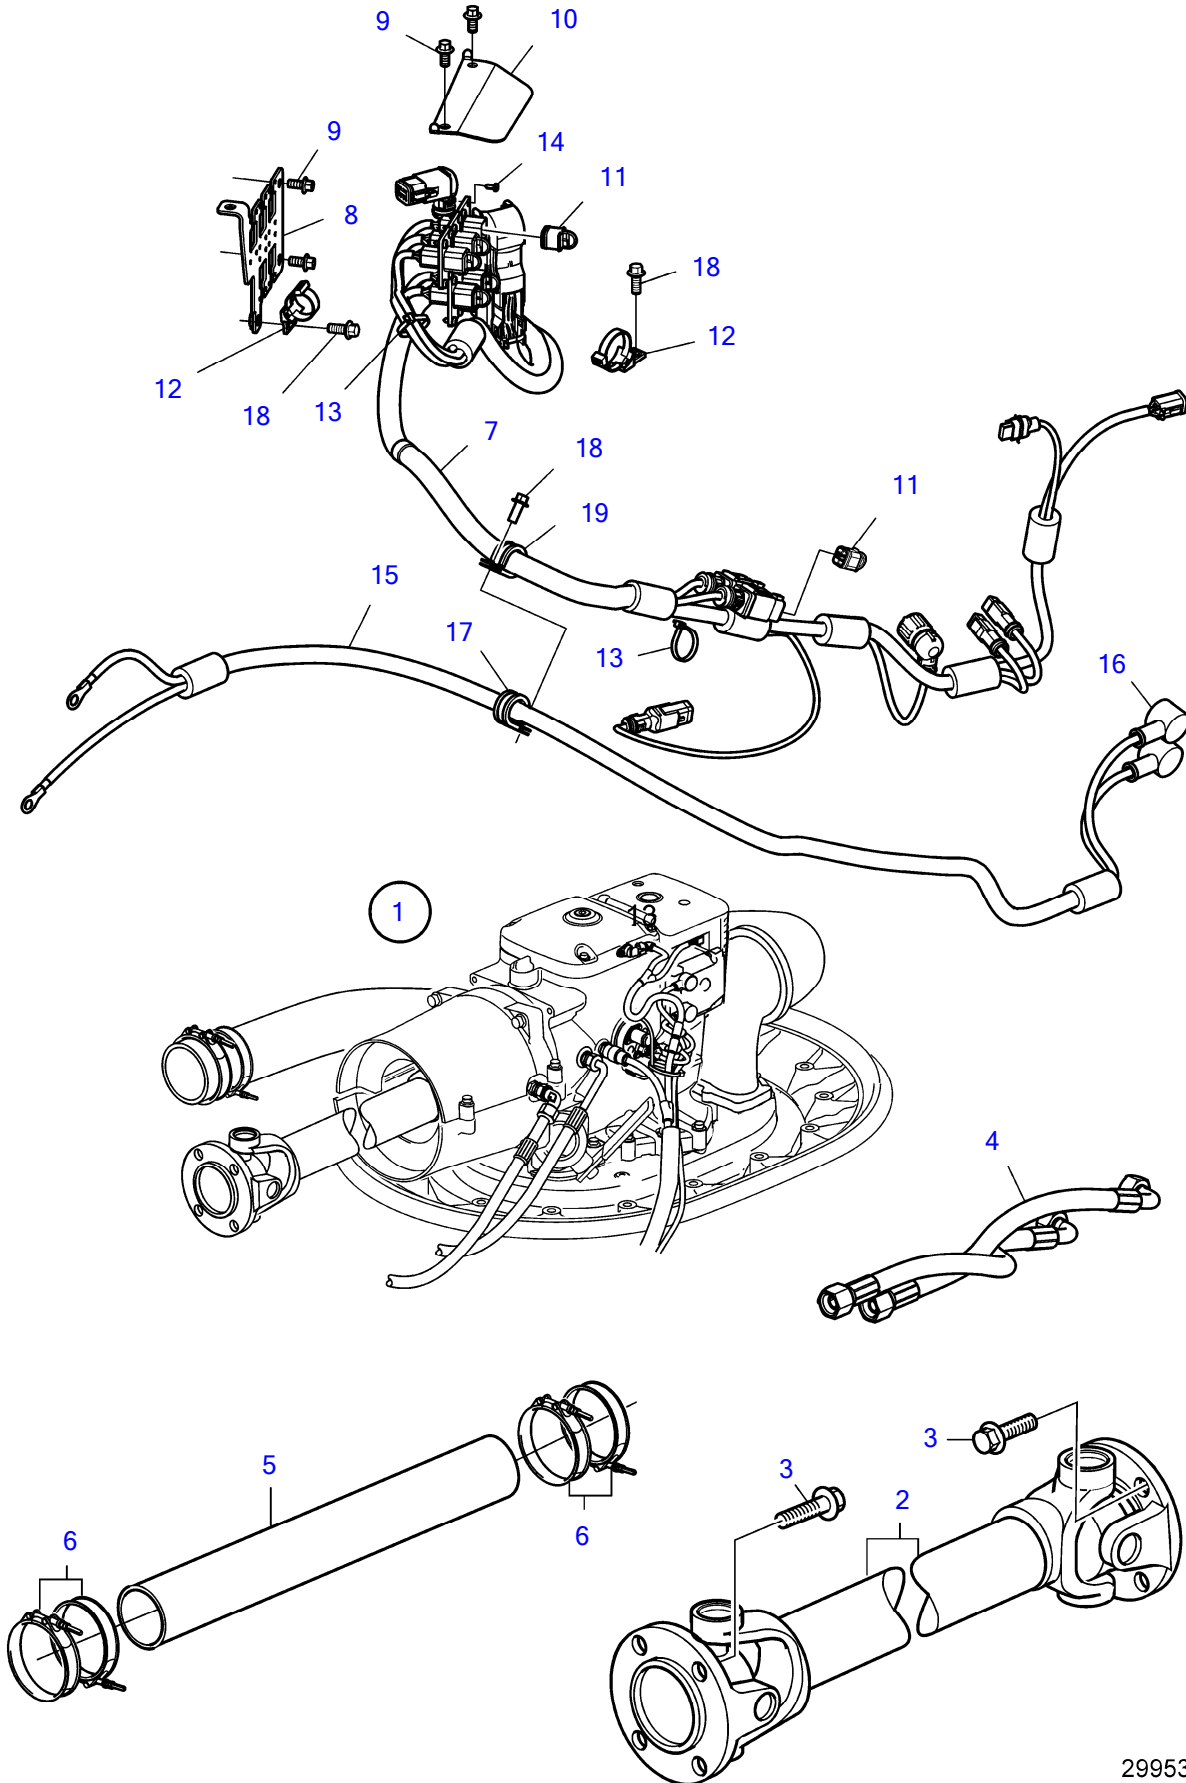

D8A2-A MP, D8A4-A MP

29953

D8A2-A MP, D8A4-A MP

REF	PART NO.	QTY	DESCRIPTION	NOTES
1		1	Extension kit	Obsolete part
2	22859192	1	• Drive shaft, l=std	
3	984850	8	• Flange screw	
4	22414957	2	• Hose, oil cooler	
5	1140672	1	• Exhaust hose	6", L=1300
6	3595350	4	• Hose clamp	
7	22732912	1	• Wiring harness	L=1500mm
	22732913	1	• Wiring harness	L=3500mm
	22732914	1	• Wiring harness	Option, L=5500mm
8	22478734	1	• • Bracket	
9	984733	4	• • Flange screw	
10	22478948	1	• • Bracket	
11	3840433	6	• • Sealing plug	
12	993183	3	• • Cable tie	
13	948211	3	• • Cable tie	
14	972399	20	• • Six point socket scr	
15		1	• Wiring harness, power supply	
	3594042	1	• Wiring harness, power supply	L=5000mm
16	(3588539)		• • Protective cap	Obsolete part
17	949379	1	Clamp	
18	984734	1	Flange screw	
19	949379	1	Clamp	