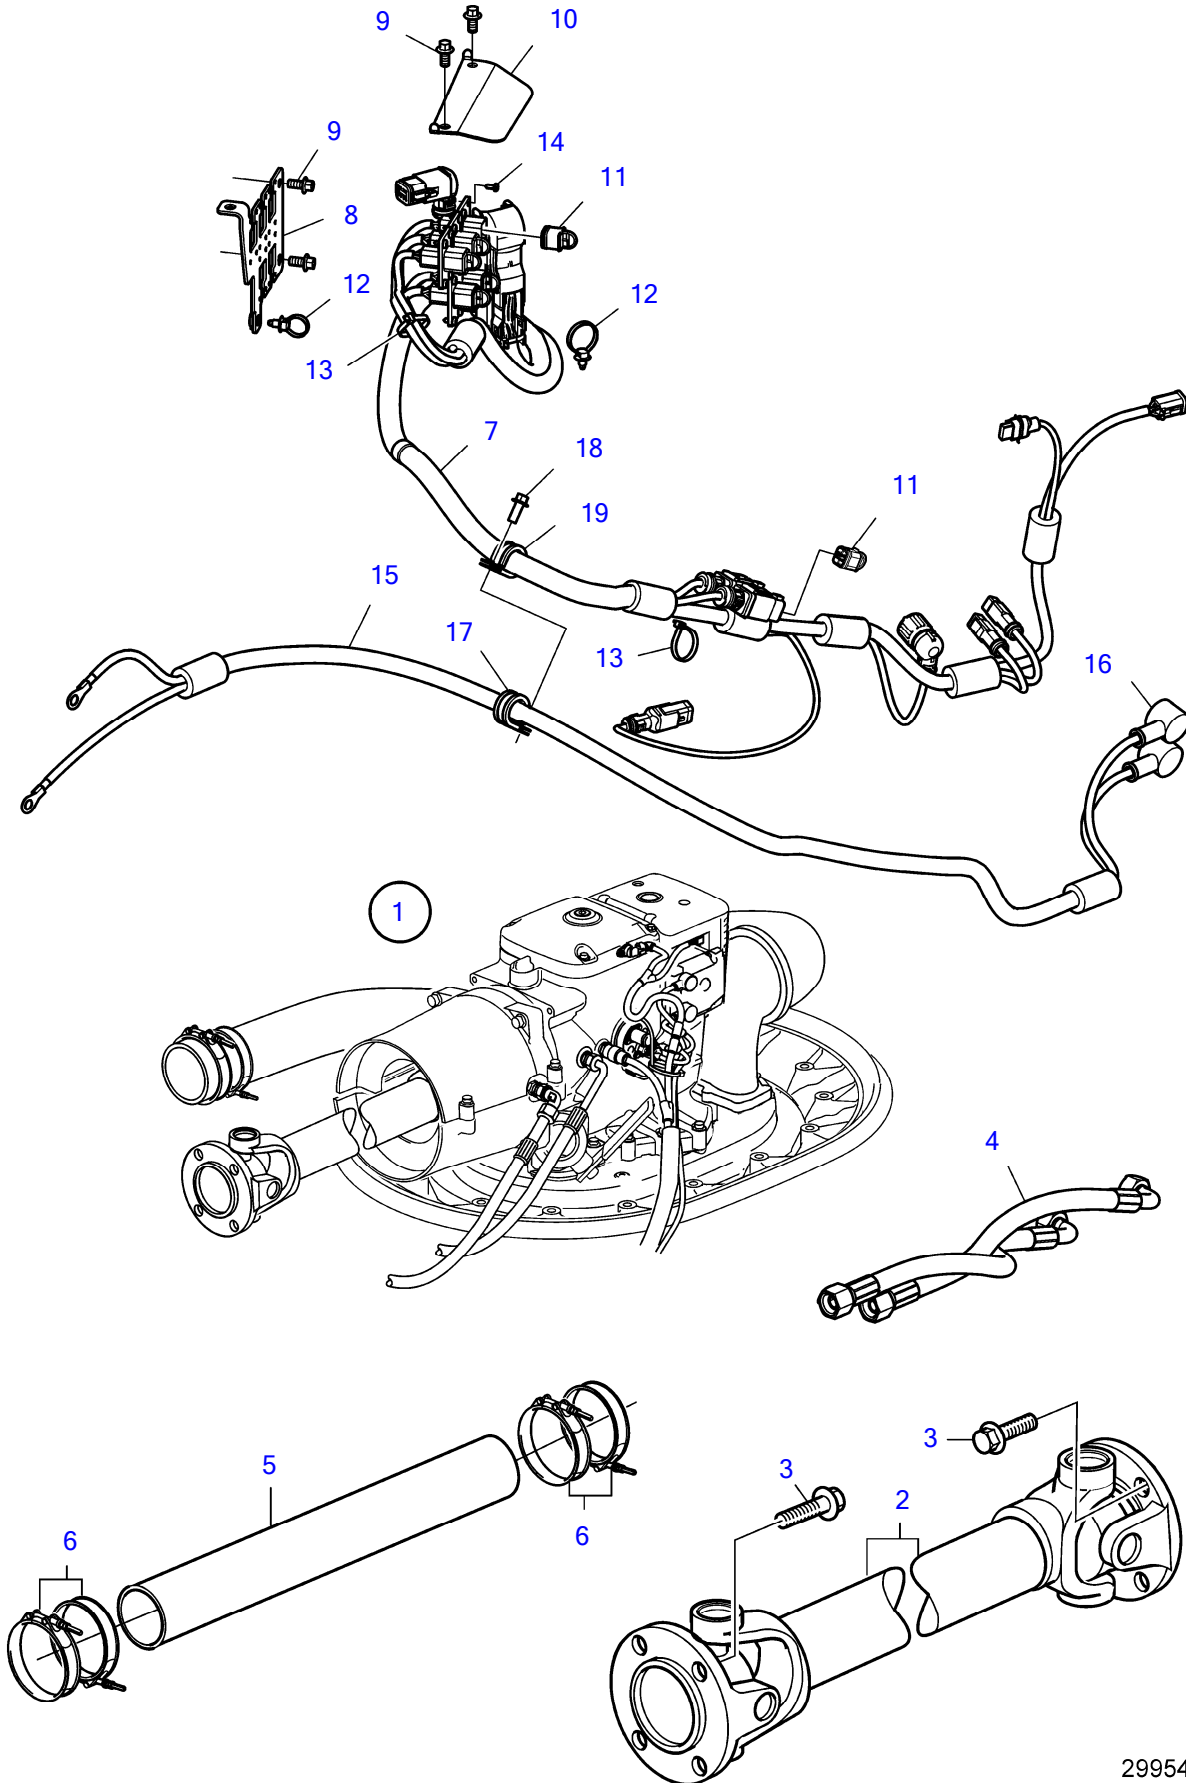

D8A2-A MP, D8A4-A MP

D8A2-A MP, D8A4-A MP

REF	PART NO.	QTY	DESCRIPTION	NOTES
1		1	Extension kit	
2	22870267	1	Drive shaft	
3	984850	8	• Flange screw	
4	21356940	2	Hose, oil cooler	L=2200mm
5	1140672	1	• Exhaust hose	6", L=3520mm
6	3595350	4	• Hose clamp	
7	22732913	1	• Wiring harness	L=3500mm
	22732914	1	• Wiring harness	Option, L=5500mm
8	22478734	1	• • Bracket	
9	984733	4	• • Flange screw	
10	22478948	1	• • Bracket	
11	3840433	6	• • Sealing plug	
12	980881	3	• • Cable tie	
13	948211	3	• • Cable tie	
14	972399	20	• • Six point socket scr	
15	3594042	1	• Wiring harness, power supply	L=5000mm
16	(3588539)	2	• • Protective cap	Obsolete part
17	949379	1	Clamp	
18	984734	1	Flange screw	
19	949379	1	Clamp	