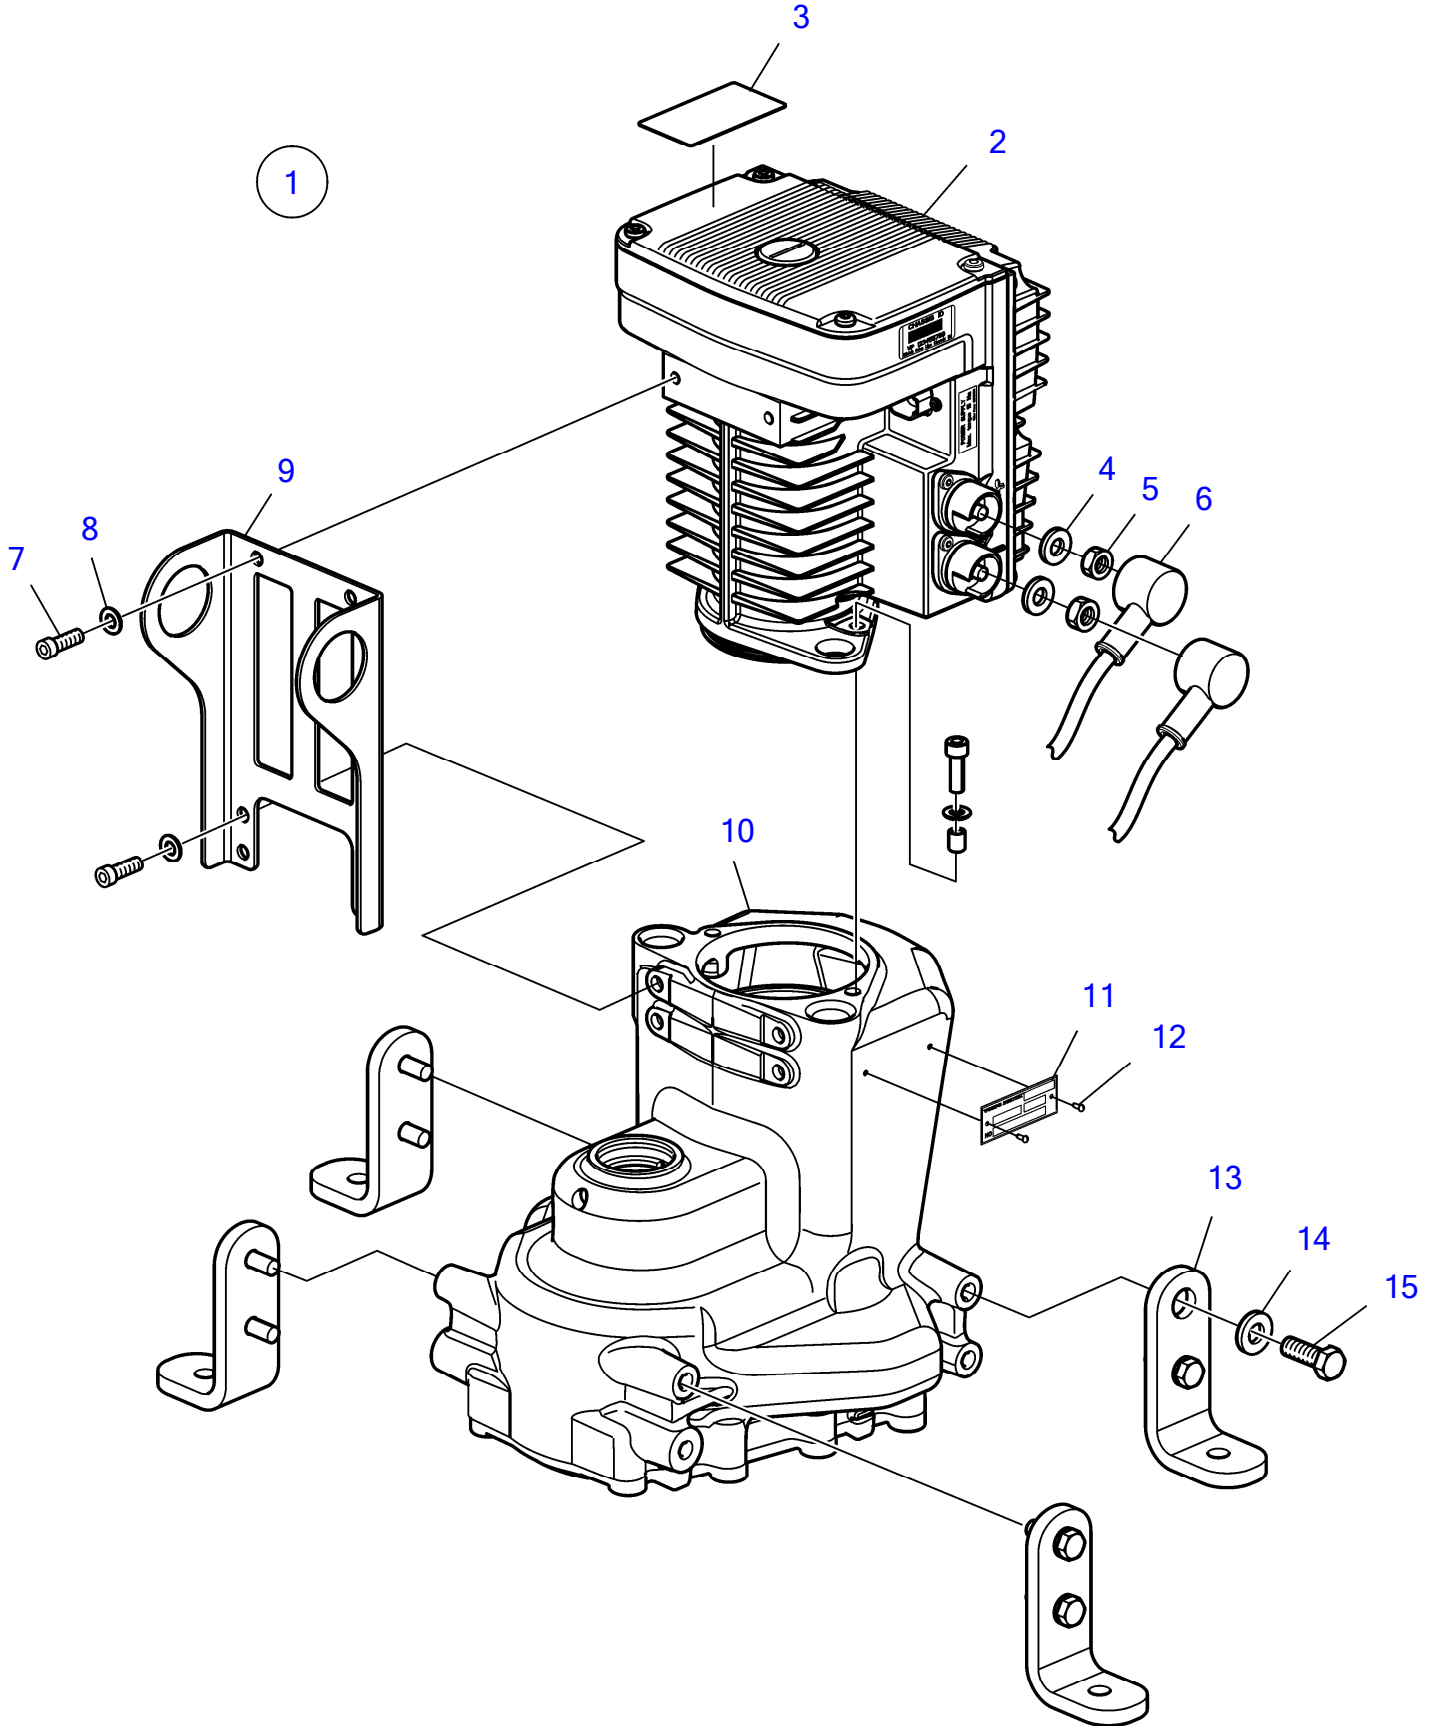

D8A1-A MP, D8A2-A MP, D8A3-A MP, D8A4-A MP

D8A1-A MP, D8A2-A MP, D8A3-A MP, D8A4-A MP

REF	PART NO.	QTY	DESCRIPTION	SEE SEC.	NOTES
1		1	El. inboard steering		
2	22796035	1	Servo unit		Replaced by 21846852
	21846852	1	Servo unit		
	3801717	1	Servo unit, exch		Replaced by 3801475
	3801475	1	Servo unit, exch		
	21586516	1	• Wiring harness		
3	3809619	1	Decal		
4	941670	2	Washer		
5	946330	2	Hexagon nut		
6	(3588539)	2	Protective cap		Obsolete part
7	946541	8	Hex. socket screw		
8	941670	8	Washer		
9	22630326	1	Bracket		Replaced by 23370819
	23370819	1	Bracket		
10		1	Gear housing	41591	
11	3817315	1	Type plate		
12	804269	2	Drive screw		
13	22630330	4	Mounting base		Replaced by 23370820
	23370820	4	Mounting base		
14	942551	8	Washer		
15	984914	8	Hexagon screw		