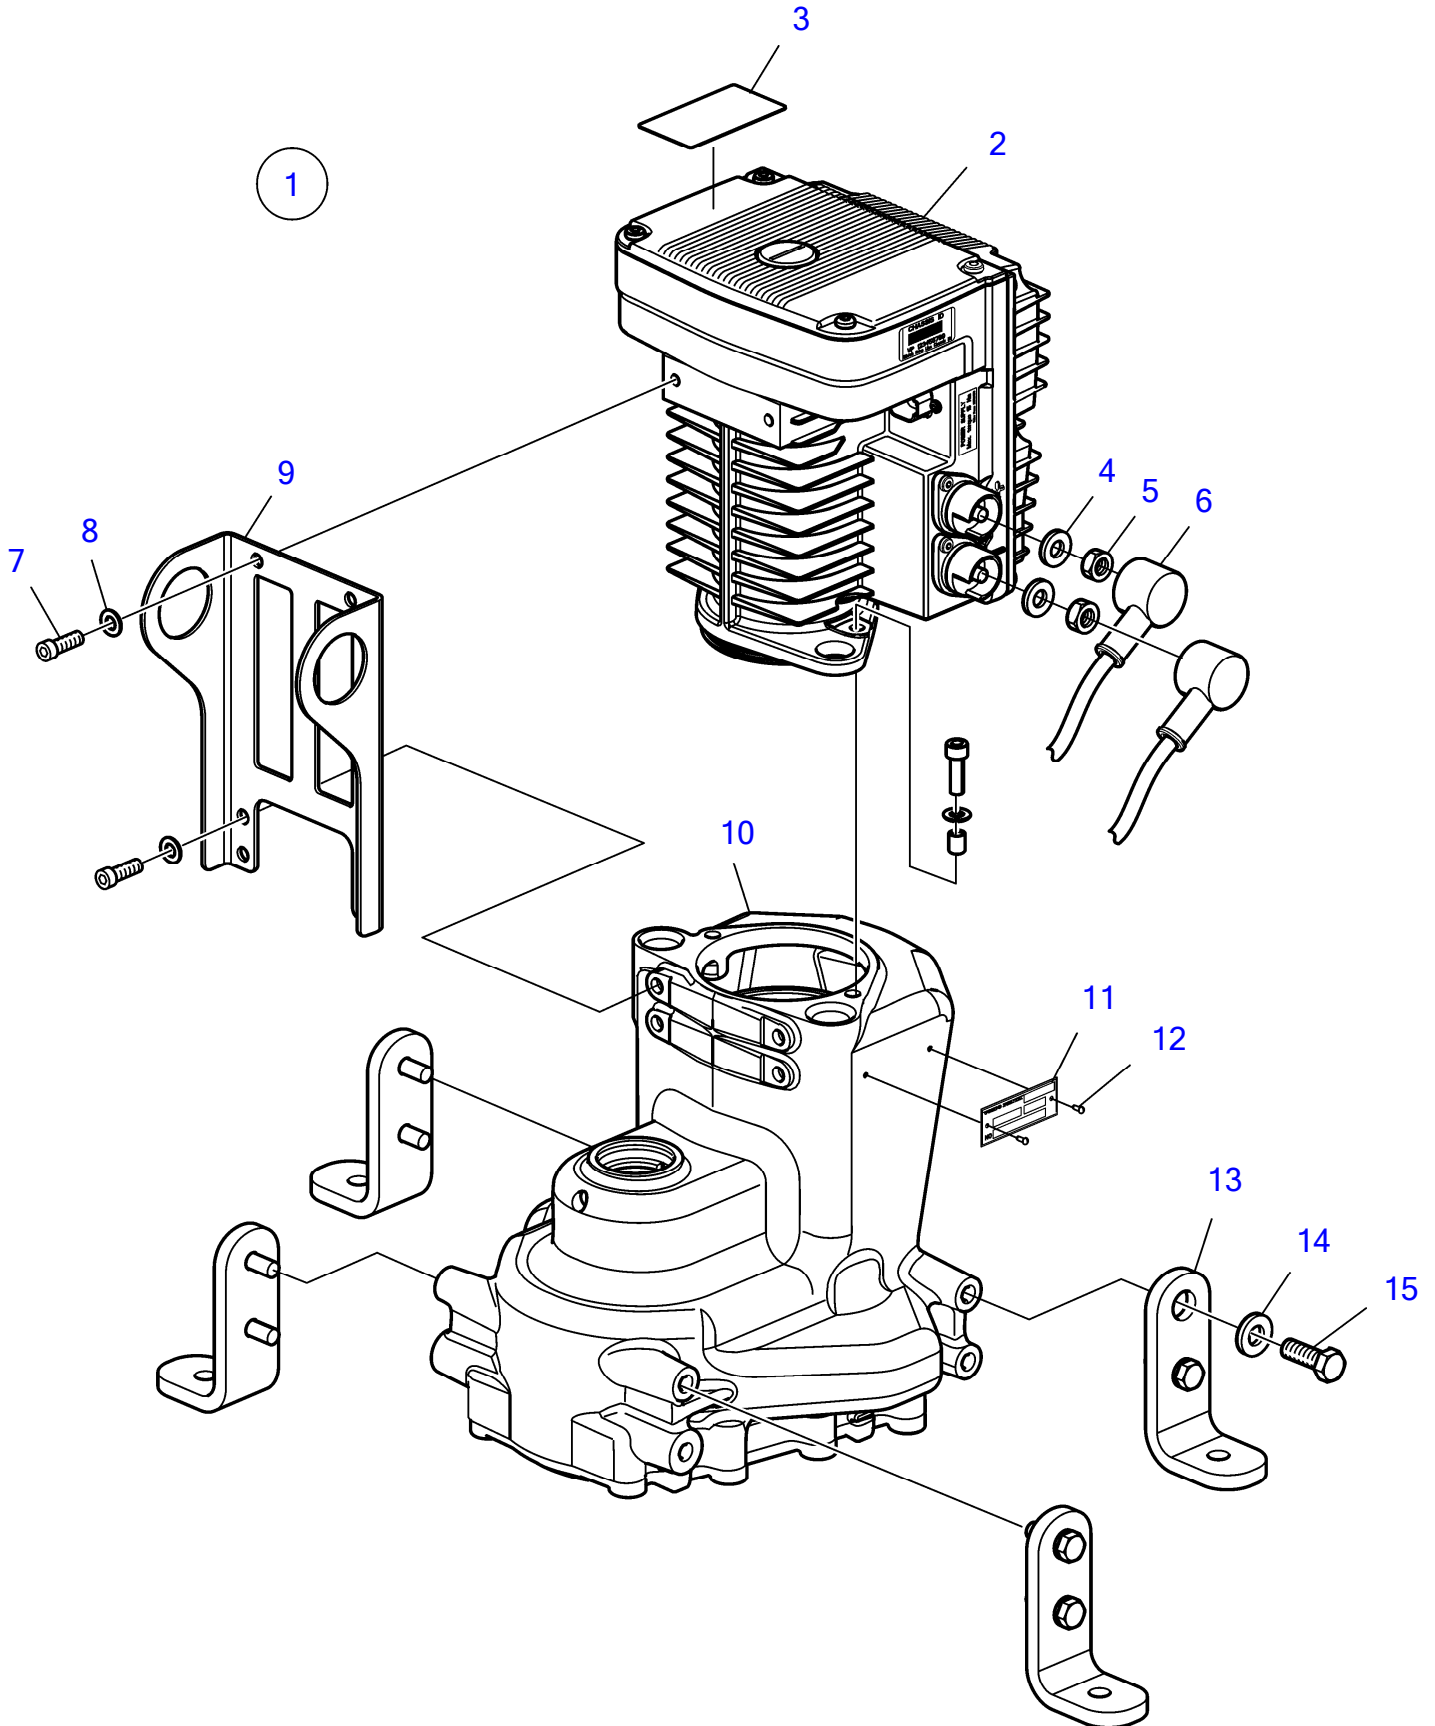

D8A1-A MP, D8A2-A MP, D8A3-A MP, D8A4-A MP

D8A1-A MP, D8A2-A MP, D8A3-A MP, D8A4-A MP

REF	PART NO.	QTY	DESCRIPTION	SEE SEC.	NOTES
1		1	El. inboard steering		
2	22796035	1	Servo unit		Replaced by 21846852
	21846852	1	Servo unit		
	3801717	1	Servo unit, exch		Replaced by 3801475
	3801475	1	Servo unit, exch		
	21586516	1	• Wiring harness		
3	3809619	1	Decal		
4	941670	2	Washer		
5	946330	2	Hexagon nut		
6	(3588539)	2	Protective cap		Obsolete part
7	946541	8	Hex. socket screw		
8	941670	8	Washer		
9	22630326	1	Bracket		Replaced by 23370819
	23370819	1	Bracket		
10		1	Gear housing	41591	
11	3817315	1	Type plate		
12	804269	2	Drive screw		
13	22630330	4	Mounting base		Replaced by 23370820
	23370820	4	Mounting base		
14	942551	8	Washer		
15	984914	8	Hexagon screw		