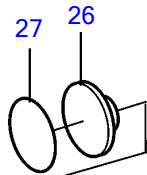

D8A1-A MP, D8A2-A MP, D8A3-A MP, D8A4-A MP

28557

D8A1-A MP, D8A2-A MP, D8A3-A MP, D8A4-A MP

REF	PART NO.	QTY	DESCRIPTION	SEE SEC.	NOTES
1	21164029	1	Control lever, black		
			• Bulletin P-28-4-13	P-28-4-13-EN	New Electronic Controls for EVC Engines
1	21164033	1	Control lever, stainless		
			• Bulletin P-28-4-13	P-28-4-13-EN	New Electronic Controls for EVC Engines
2		1	• Control housing, black		
3	(3581674)	1	• Gasket		Obsolete part
4		1	• Plate		
5	(3581666)	2	• Friction washer		Obsolete part
6	(3582828)	2	• Disc		Obsolete part
7	(3581670)	2	• Spring		Obsolete part
8	(3582829)	2	• Guide lug		Obsolete part
9	(3581677)	2	• Spacer ring		Obsolete part
10	3581676	2	• Ring		
11	1336385	2	• Potentiometer		
12	(3581688)	4	• Washer		Obsolete part
13	3581678	2	• Screw		
14	(3581680)	2	• Nut		Obsolete part
15	(3581682)	2	• Washer		Obsolete part
16	3581681	2	• Screw		
17	(3582826)	2	• Gear lever		Obsolete part
18	3808284	2	• Ball		
19		2	• Washer		
20		2	• Disc spring		
21		2	• Washer		
22		2	• Adjusting screw		
23	3581686	4	• Nut		
24	(3581685)	4	• Washer		Obsolete part
25	(3581684)	4	• Stud		Obsolete part
26	3582830	2	• Plug		
27	3584000	2	• Decal		Volvo Penta
28	(3819903)	2	• Microswitch		Obsolete part
29		4	• • Washer		
30		4	• • Nut		
31		1	• • Insulator		
32		1	• • Cable		
33	(21256757)	1	Cable kit		Obsolete part