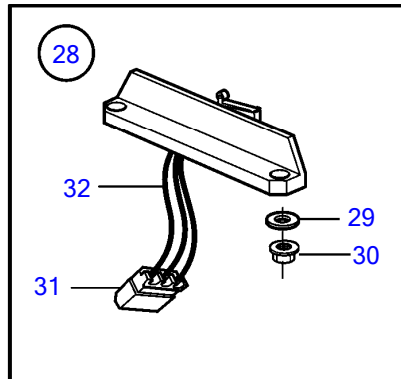

D8A1-A MP, D8A2-A MP, D8A3-A MP, D8A4-A MP

28557

D8A1-A MP, D8A2-A MP, D8A3-A MP, D8A4-A MP

REF	PART NO.	QTY	DESCRIPTION	SEE SEC.	NOTES
1	21164029	1	Control lever, black		
			• Bulletin P-28-4-13	P-28-4-13-EN	New Electronic Controls for EVC Engines
1	21164033	1	Control lever, stainless		
			• Bulletin P-28-4-13	P-28-4-13-EN	New Electronic Controls for EVC Engines
2		1	• Control housing, black		
3	(3581674)	1	• Gasket		Obsolete part
4		1	• Plate		
5	(3581666)	2	• Friction washer		Obsolete part
6	(3582828)	2	• Disc		Obsolete part
7	(3581670)	2	• Spring		Obsolete part
8	(3582829)	2	• Guide lug		Obsolete part
9	(3581677)	2	• Spacer ring		Obsolete part
10	3581676	2	• Ring		
11	1336385	2	• Potentiometer		
12	(3581688)	4	• Washer		Obsolete part
13	3581678	2	• Screw		
14	(3581680)	2	• Nut		Obsolete part
15	(3581682)	2	• Washer		Obsolete part
16	3581681	2	• Screw		
17	(3582826)	2	• Gear lever		Obsolete part
18	3808284	2	• Ball		
19		2	• Washer		
20		2	• Disc spring		
21		2	• Washer		
22		2	• Adjusting screw		
23	3581686	4	• Nut		
24	(3581685)	4	• Washer		Obsolete part
25	(3581684)	4	• Stud		Obsolete part
26	3582830	2	• Plug		
27	3584000	2	• Decal		Volvo Penta
28	(3819903)	2	• Microswitch		Obsolete part
29		4	• • Washer		
30		4	• • Nut		
31		1	• • Insulator		
32		1	• • Cable		
33	(21256757)	1	Cable kit		Obsolete part