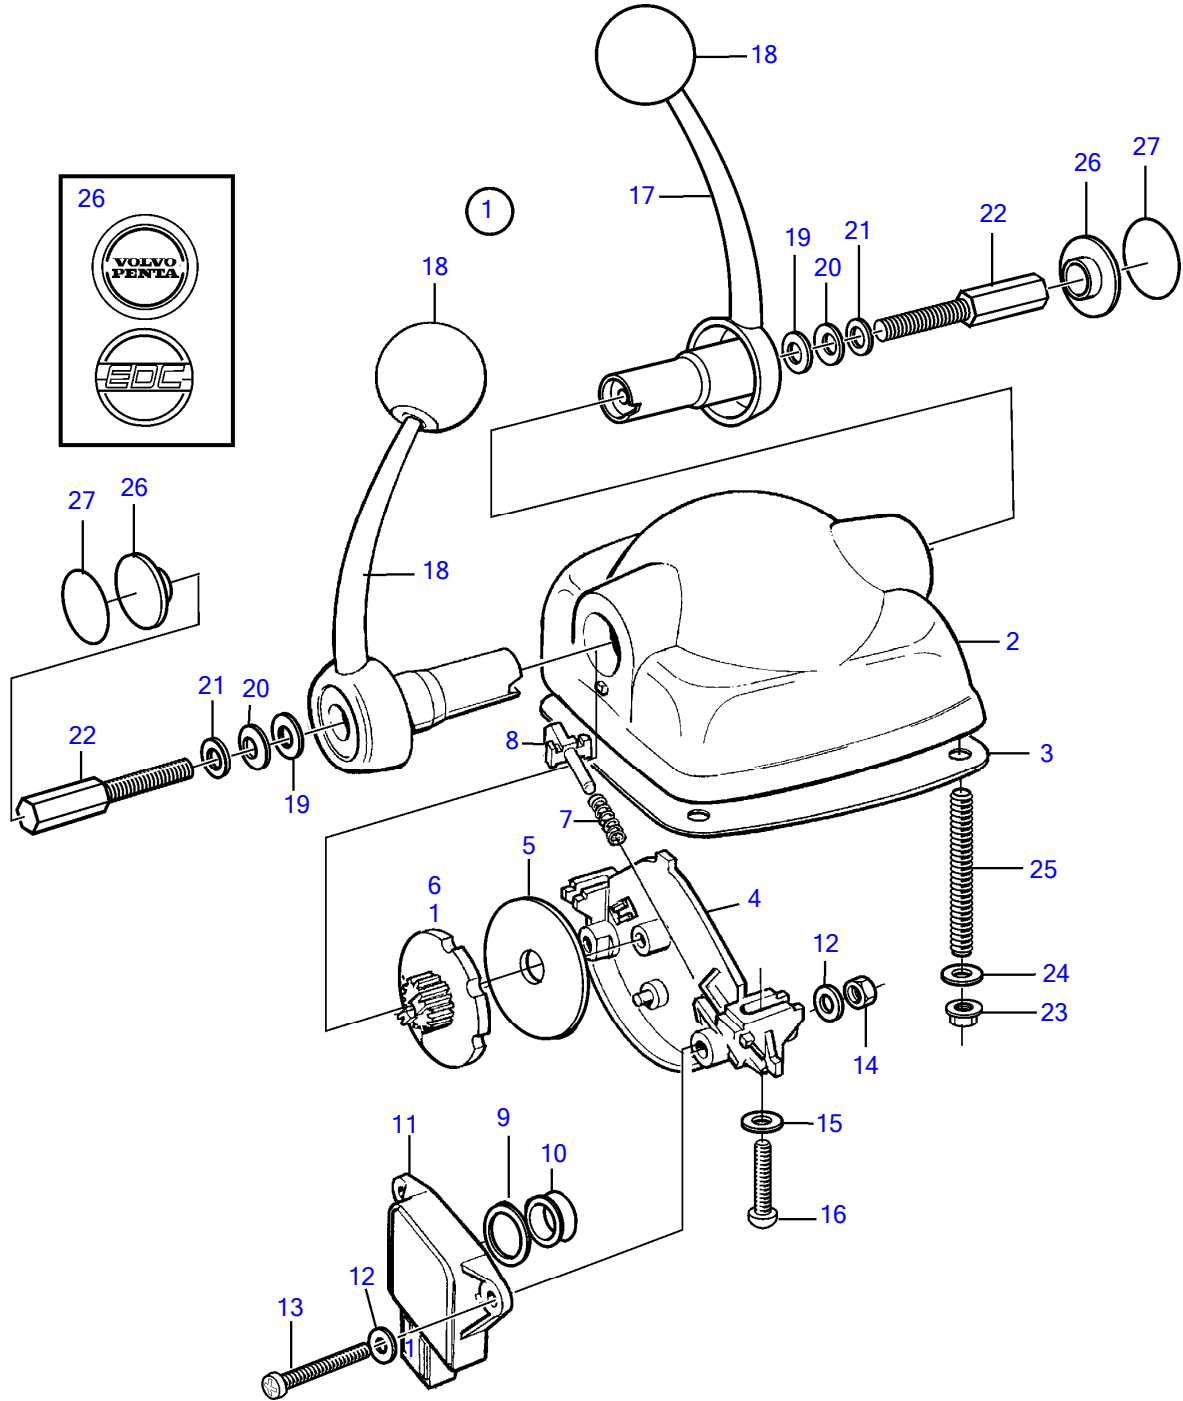

D8A1-A MP, D8A2-A MP, D8A3-A MP, D8A4-A MP

28557

D8A1-A MP, D8A2-A MP, D8A3-A MP, D8A4-A MP

REF	PART NO.	QTY	DESCRIPTION	SEE SEC.	NOTES
1	21164029	1	Control lever, black		
			• Bulletin P-28-4-13	P-28-4-13-EN	New Electronic Controls for EVC Engines
1	21164033	1	Control lever, stainless		
			• Bulletin P-28-4-13	P-28-4-13-EN	New Electronic Controls for EVC Engines
2		1	• Control housing, black		
3	(3581674)	1	• Gasket		Obsolete part
4		1	• Plate		
5	(3581666)	2	• Friction washer		Obsolete part
6	(3582828)	2	• Disc		Obsolete part
7	(3581670)	2	• Spring		Obsolete part
8	(3582829)	2	• Guide lug		Obsolete part
9	(3581677)	2	• Spacer ring		Obsolete part
10	3581676	2	• Ring		
11	1336385	2	• Potentiometer		
12	(3581688)	4	• Washer		Obsolete part
13	3581678	2	• Screw		
14	(3581680)	2	• Nut		Obsolete part
15	(3581682)	2	• Washer		Obsolete part
16	3581681	2	• Screw		
17	(3582826)	2	• Gear lever		Obsolete part
18	3808284	2	• Ball		
19		2	• Washer		
20		2	• Disc spring		
21		2	• Washer		
22		2	• Adjusting screw		
23	3581686	4	• Nut		
24	(3581685)	4	• Washer		Obsolete part
25	(3581684)	4	• Stud		Obsolete part
26	3582830	2	• Plug		
27	3584000	2	• Decal		Volvo Penta
28	(3819903)	2	• Microswitch		Obsolete part
29		4	• • Washer		
30		4	• • Nut		
31		1	• • Insulator		
32		1	• • Cable		
33	(21256757)	1	Cable kit		Obsolete part