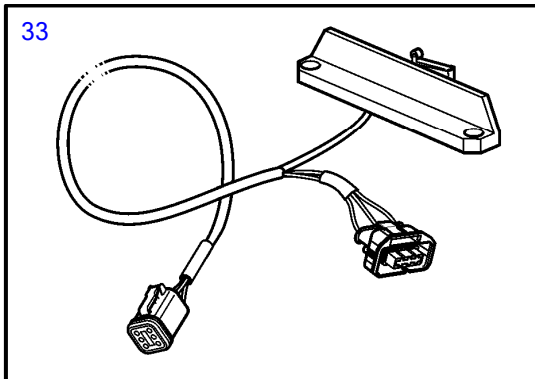

D8A1-A MP, D8A2-A MP, D8A3-A MP, D8A4-A MP

28557

D8A1-A MP, D8A2-A MP, D8A3-A MP, D8A4-A MP

REF	PART NO.	QTY	DESCRIPTION	SEE SEC.	NOTES
1	21164029	1	Control lever, black		
			• Bulletin P-28-4-13	P-28-4-13-EN	New Electronic Controls for EVC Engines
1	21164033	1	Control lever, stainless		
			• Bulletin P-28-4-13	P-28-4-13-EN	New Electronic Controls for EVC Engines
2		1	• Control housing, black		
3	(3581674)	1	• Gasket		Obsolete part
4		1	• Plate		
5	(3581666)	2	• Friction washer		Obsolete part
6	(3582828)	2	• Disc		Obsolete part
7	(3581670)	2	• Spring		Obsolete part
8	(3582829)	2	• Guide lug		Obsolete part
9	(3581677)	2	• Spacer ring		Obsolete part
10	3581676	2	• Ring		
11	1336385	2	• Potentiometer		
12	(3581688)	4	• Washer		Obsolete part
13	3581678	2	• Screw		
14	(3581680)	2	• Nut		Obsolete part
15	(3581682)	2	• Washer		Obsolete part
16	3581681	2	• Screw		
17	(3582826)	2	• Gear lever		Obsolete part
18	3808284	2	• Ball		
19		2	• Washer		
20		2	• Disc spring		
21		2	• Washer		
22		2	• Adjusting screw		
23	3581686	4	• Nut		
24	(3581685)	4	• Washer		Obsolete part
25	(3581684)	4	• Stud		Obsolete part
26	3582830	2	• Plug		
27	3584000	2	• Decal		Volvo Penta
28	(3819903)	2	• Microswitch		Obsolete part
29		4	• • Washer		
30		4	• • Nut		
31		1	• • Insulator		
32		1	• • Cable		
33	(21256757)	1	Cable kit		Obsolete part