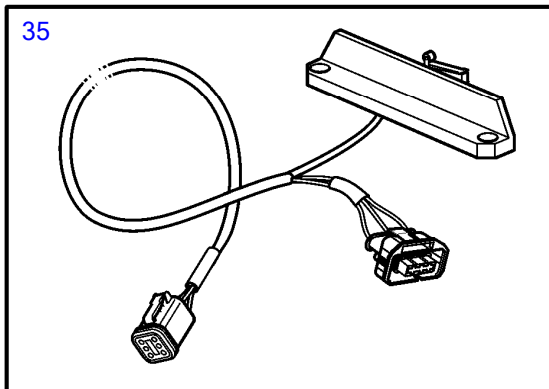

D8A1-A MP, D8A3-A MP

28554

D8A1-A MP, D8A3-A MP

REF	PART NO.	QTY	DESCRIPTION	SEE SEC.	NOTES
1	21164027	1	Control lever, black		
			• Bulletin P-28-4-13	P-28-4-13-EN	New Electronic Controls for EVC Engines
1	21164031	1	Control lever, stainless		
			• Bulletin P-28-4-13	P-28-4-13-EN	New Electronic Controls for EVC Engines
2		1	• Housing		
3	(3581674)	1	• Gasket		Obsolete part
4		1	• Plate		
5	(3581666)	1	• Friction washer		Obsolete part
6	(3582828)	1	• Disc		Obsolete part
7	(3581670)	1	• Spring		Obsolete part
8	(3582829)	1	• Guide lug		Obsolete part
9	(3581677)	1	• Spacer ring		Obsolete part
10	3581676	1	• Ring		
11	1336385	1	• Potentiometer		
12	(3581688)	4	• Washer		Obsolete part
13	3581678	2	• Screw		
14	(3581680)	2	• Nut		Obsolete part
15	(3581682)	2	• Washer		Obsolete part
16	3581681	2	• Screw		
17	(3582826)	1	• Gear lever		Obsolete part
18	3808284	1	• Ball		
19		1	• Washer		
20		1	• Disc spring		
21		1	• Washer		
22		1	• Adjusting screw		
23	3581687	1	• Plug		
24	3581686	4	• Nut		
25	3584000	1	• Decal		
26	(3581684)	4	• Stud		Obsolete part
27	3582830	1	• Plug		
28		1	• Screw		
29	(3581685)	5	• Washer		Obsolete part
30	(3819903)	1	• Microswitch		Obsolete part
31		2	• • Washer		
32		2	• • Nut		
33		X	• • Insulator		
34		X	• • Cable		
35	(21256757)	1	Cable kit		Obsolete part