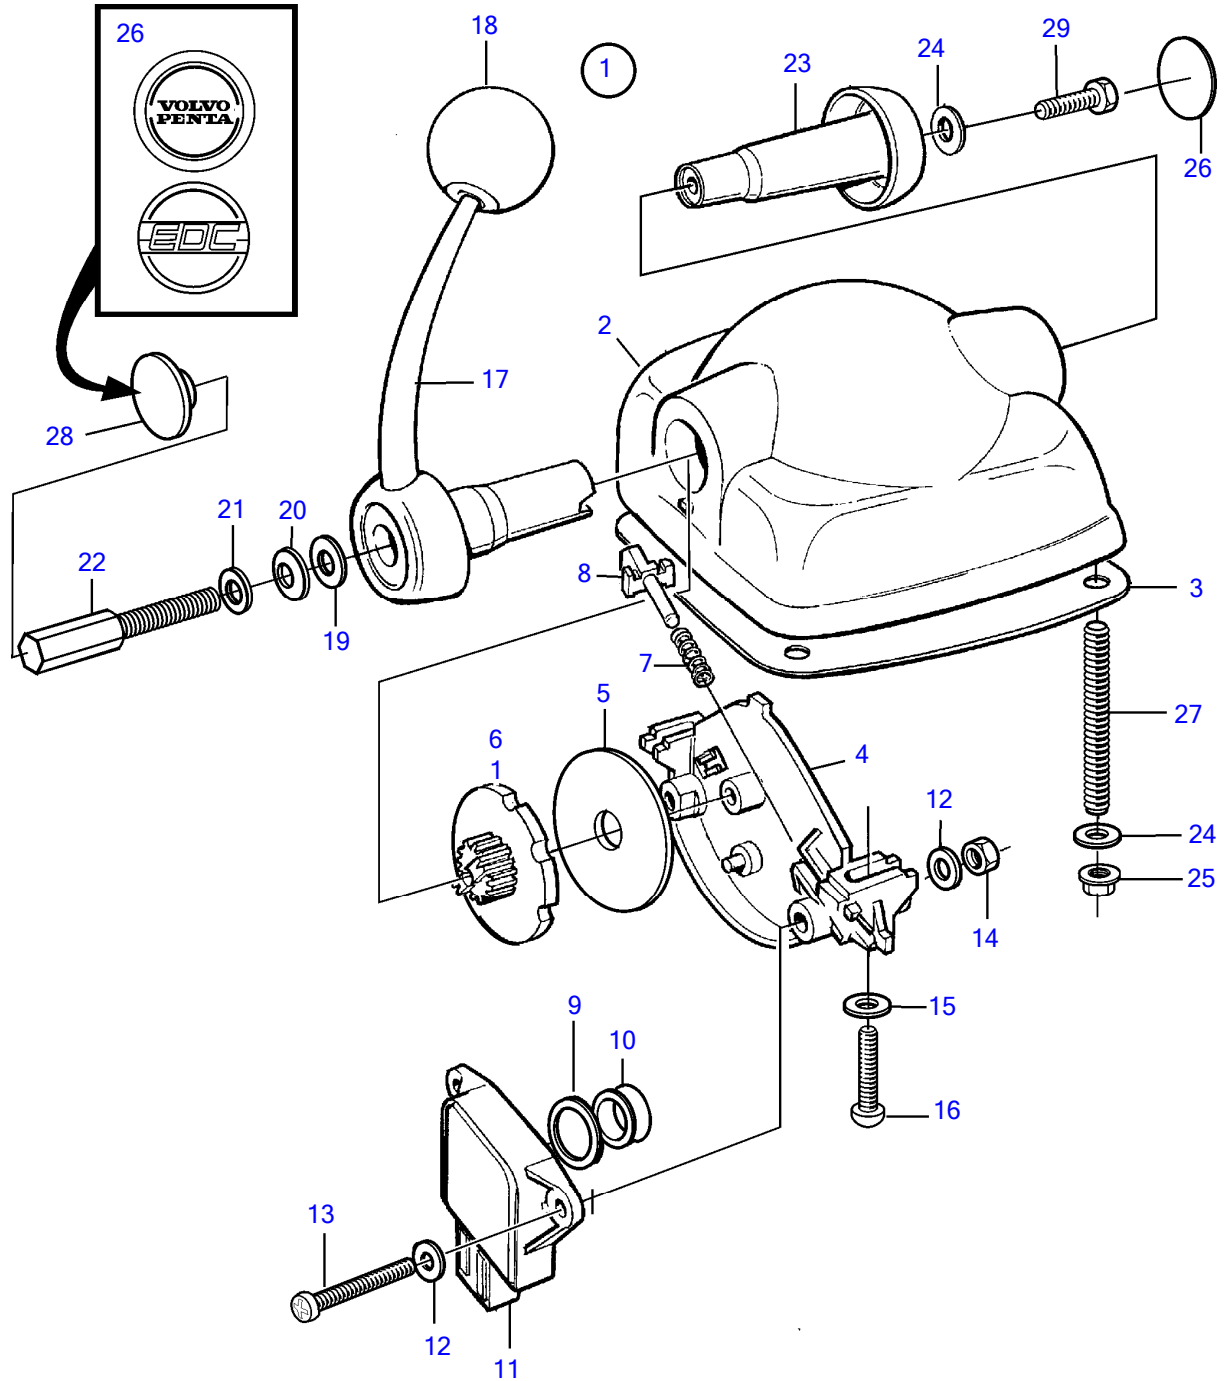

D8A1-A MP, D8A3-A MP

28554

## D8A1-A MP, D8A3-A MP

REF	PART NO.	QTY	DESCRIPTION	SEE SEC.	NOTES
1	21164027	1	Control lever, black		
			• Bulletin P-28-4-13	P-28-4-13-EN	New Electronic Controls for EVC Engines
1	21164031	1	Control lever, stainless		
			• Bulletin P-28-4-13	P-28-4-13-EN	New Electronic Controls for EVC Engines
2		1	• Housing		
3	(3581674)	1	• Gasket		Obsolete part
4		1	• Plate		
5	(3581666)	1	• Friction washer		Obsolete part
6	(3582828)	1	• Disc		Obsolete part
7	(3581670)	1	• Spring		Obsolete part
8	(3582829)	1	• Guide lug		Obsolete part
9	(3581677)	1	• Spacer ring		Obsolete part
10	3581676	1	• Ring		
11	1336385	1	• Potentiometer		
12	(3581688)	4	• Washer		Obsolete part
13	3581678	2	• Screw		
14	(3581680)	2	• Nut		Obsolete part
15	(3581682)	2	• Washer		Obsolete part
16	3581681	2	• Screw		
17	(3582826)	1	• Gear lever		Obsolete part
18	3808284	1	• Ball		
19		1	• Washer		
20		1	• Disc spring		
21		1	• Washer		
22		1	• Adjusting screw		
23	3581687	1	• Plug		
24	3581686	4	• Nut		
25	3584000	1	• Decal		
26	(3581684)	4	• Stud		Obsolete part
27	3582830	1	• Plug		
28		1	• Screw		
29	(3581685)	5	• Washer		Obsolete part
30	(3819903)	1	• Microswitch		Obsolete part
31		2	• • Washer		
32		2	• • Nut		
33		X	• • Insulator		
34		X	• • Cable		
35	(21256757)	1	Cable kit		Obsolete part