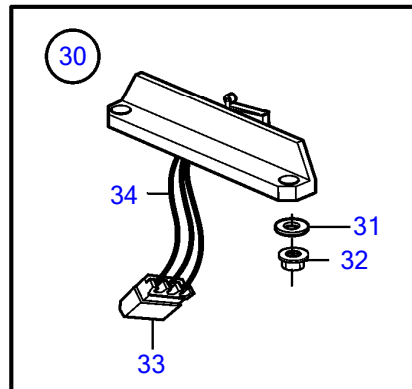

D8A1-A MP, D8A3-A MP

28554

D8A1-A MP, D8A3-A MP

REF	PART NO.	QTY	DESCRIPTION	SEE SEC.	NOTES
1	21164027	1	Control lever, black		
			• Bulletin P-28-4-13	P-28-4-13-EN	New Electronic Controls for EVC Engines
1	21164031	1	Control lever, stainless		
			• Bulletin P-28-4-13	P-28-4-13-EN	New Electronic Controls for EVC Engines
2		1	• Housing		
3	(3581674)	1	• Gasket		Obsolete part
4		1	• Plate		
5	(3581666)	1	• Friction washer		Obsolete part
6	(3582828)	1	• Disc		Obsolete part
7	(3581670)	1	• Spring		Obsolete part
8	(3582829)	1	• Guide lug		Obsolete part
9	(3581677)	1	• Spacer ring		Obsolete part
10	3581676	1	• Ring		
11	1336385	1	• Potentiometer		
12	(3581688)	4	• Washer		Obsolete part
13	3581678	2	• Screw		
14	(3581680)	2	• Nut		Obsolete part
15	(3581682)	2	• Washer		Obsolete part
16	3581681	2	• Screw		
17	(3582826)	1	• Gear lever		Obsolete part
18	3808284	1	• Ball		
19		1	• Washer		
20		1	• Disc spring		
21		1	• Washer		
22		1	• Adjusting screw		
23	3581687	1	• Plug		
24	3581686	4	• Nut		
25	3584000	1	• Decal		
26	(3581684)	4	• Stud		Obsolete part
27	3582830	1	• Plug		
28		1	• Screw		
29	(3581685)	5	• Washer		Obsolete part
30	(3819903)	1	• Microswitch		Obsolete part
31		2	• • Washer		
32		2	• • Nut		
33		X	• • Insulator		
34		X	• • Cable		
35	(21256757)	1	Cable kit		Obsolete part