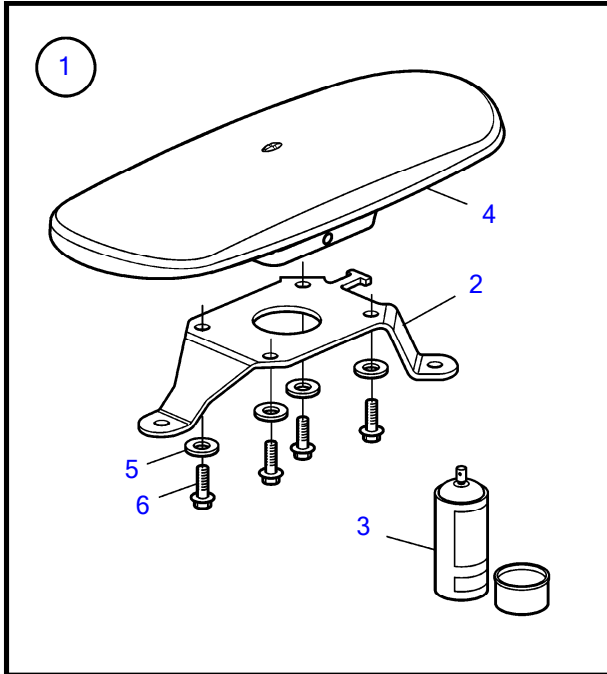

D8A1-A MP, D8A2-A MP, D8A3-A MP, D8A4-A MP

7

8

9

**WARNING**  
When DPS is in Use Boat is Underway

Maintain proper LOOKOUT

STAY OUT of water - spinning propellers.

HOLD ON to prevent falls - boat can move suddenly

REF	PART NO.	QTY	DESCRIPTION	SEE SEC.	NOTES
1	22721733	1	Antenna		
			• Bulletin P-97-9-109	P-97-9-109-EN	RETROFIT OF DYNAMIC POSITIONING SYSTEM
1		1	• Antenna		
2	22688297	1	• • Antenna base		
3	9510227	X	• • Anti-rust agent		
4	(22658168)	1	• • Sensor		Obsolete part
5	941670	8	• • Washer		
6	994138	5	• • Hex. socket screw		
7		1	• Publication set		
8	21318999	1	• • Decal		
9	21325536	1	• • Label		
10	21231837	1	• • Converter		
11		1	• Small parts kit		
12	874961	1	• • Wedge		
13	874960	1	• • Housing		
14	8397660	2	• • Cable seal		
15	941670	3	• • Washer		
16	946330	3	• • Hexagon nut		
17	993419	3	• • Washer		
18	961314	3	• • Cross recessed screw		
19	994153	3	• • Hex. socket screw		
20	21303890	1	• • Cable grommet		
21	948211	2	• • Cable tie		