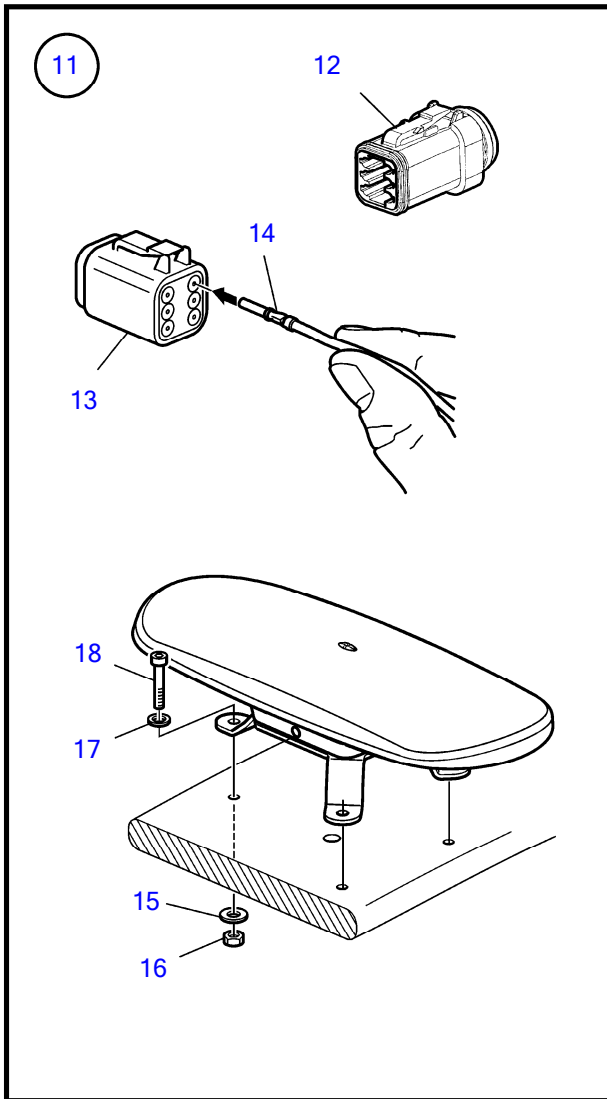

7

8

9

WARNING
When DPS is in Use Boat is Underway

Maintain proper LOOKOUT

STAY OUT of water - spinning propellers.

HOLD ON to prevent falls - boat can move suddenly

READ the owner's manual

Failure to observe warnings may result in SEVERE INJURY or DEATH.

9

WARNING

Avoid severe injury or death due to drowning, falls or propeller contact.

Do not stay on the swim platform when engine is running.

Propellers can spin without warning while engines are running.

Do not enter the water while engines are running.

Boat can move suddenly.

Hold on while on the swim platform.

10