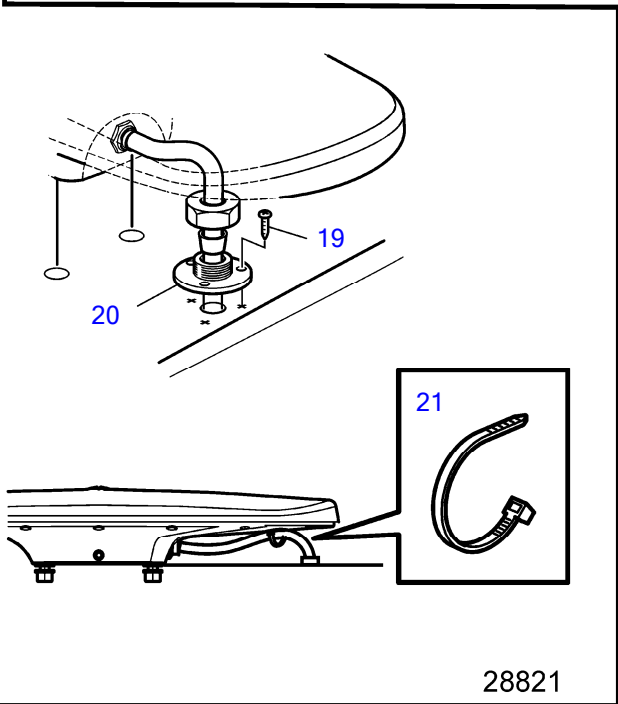

7

8

9

WARNING
When DPS is in Use Boat is Underway

Maintain proper LOOKOUT

STAY OUT of water - spinning propellers.

HOLD ON to prevent falls - boat can move suddenly

READ the owner's manual

Failure to observe warnings may result in SEVERE INJURY or DEATH.

9

WARNING

Avoid severe injury or death due to drowning, falls or propeller contact.

Do not stay on the swim platform when engine is running.

Propellers can spin without warning while engines are running.

Do not enter the water while engines are running.

Boat can move suddenly.

Hold on while on the swim platform.

10